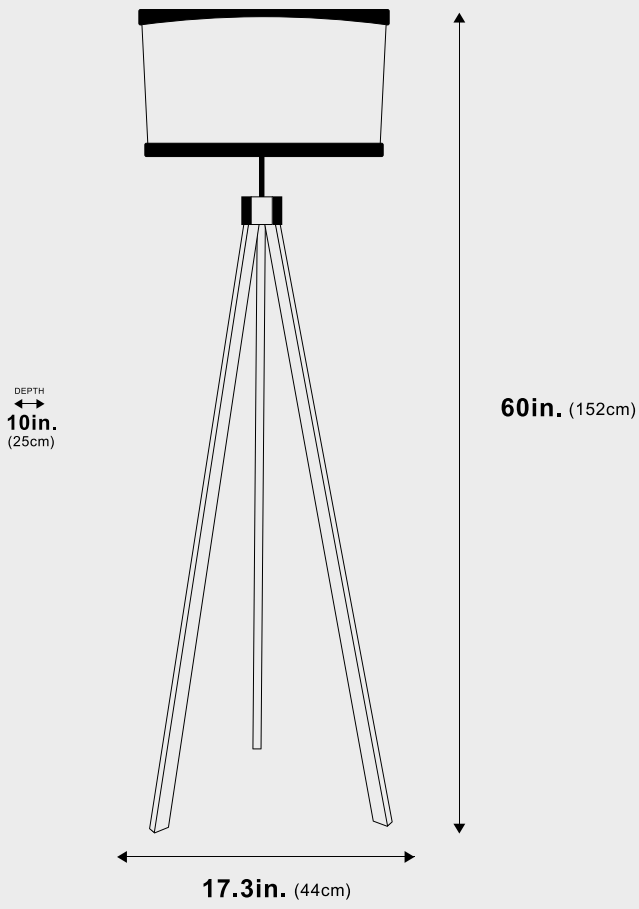

Pictured with the lights on

Rustic White Wood Tripod Floor Lamp

The Rustic White Wood Tripod Floor Lamp is now available. The ideal marriage of classic elegance and cutting-edge design. This beautiful floor lamp mixes the rustic appeal of worn white wood with the modern aesthetic of a tripod base to create a compelling focal point for any area in your home. Enhance the warmth and inviting ambiance of your room by illuminating it with elegance and refinement.

Dimensions	Height: 60" Width: 17.3" Depth: 10"
Weight	2.5kg
Materials & Finish	Material: Wood + Metal + Fabric Body Color: White
Certification	 Dry location
Illumination	Voltage: 120V Type: Bulb A19, Available in Warm 3000K Wattage: 100W, 800lm
Power Source	Plug-in
Lead Time	4-7 days