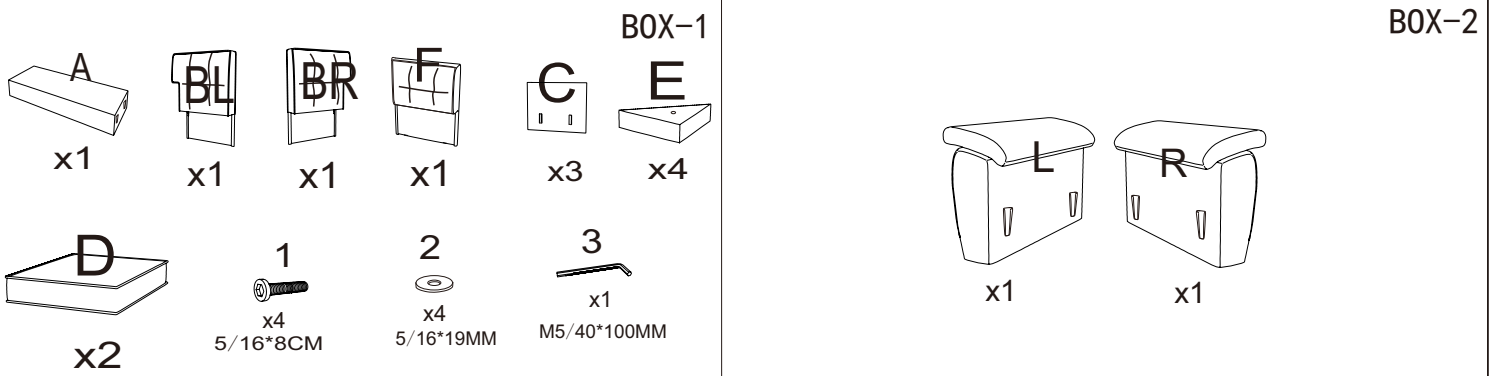

# ASSEMBLY INSTRUCTION

ITEM NO.: D5381-D5389S

## PARTS LIST

Open up Velcro of Non-Woven Fabric cover on the bottom of the to remove HARDWARE and legs.

Please open the black woven fabric with Velcro closure on the bottom of the frame then cut off the black straps before removing the parts for assembly.