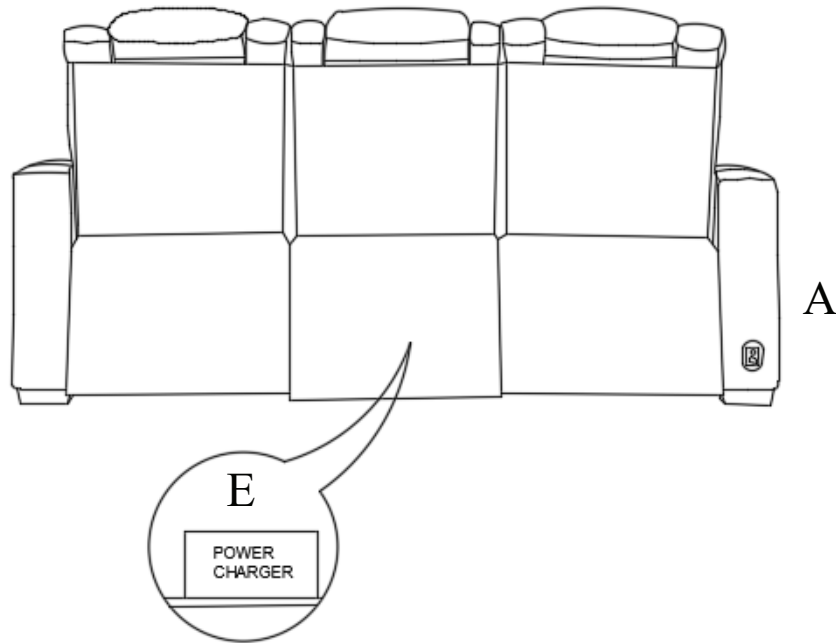

PARTS LIST			
NO.	DESCRIPTION	SKETCH	QTY
A	Seat		1PC
B	Left Side Facing (LSF) Backrest		1PC
C	Mid backrest		1PC
D	Right Side Facing (RSF) Backrest		1PC
E	Power Cable 29V		1PC

All images shown are for illustration purpose only.
Actual product may vary due to product enhancement.

Step 2:
Connect the cable on the backrests (B & D) to the cables on the seat (A).

All images shown are for illustration purpose only.
Actual product may vary due to product enhancement.

ASSEMBLY INSTRUCTIONS

BRECKENRIDGE II COLLECTION

ITEM#: L3183A-30P2

DESCRIPTION : BRECKENRIDGE II SOFA W/
DUAL RECLINER

Step 3: Locate the transformer (E) at the bottom of the Seat (A).

Step 4: Connect the Power Cable 29V (E) to the power socket on the back of Seat (A).