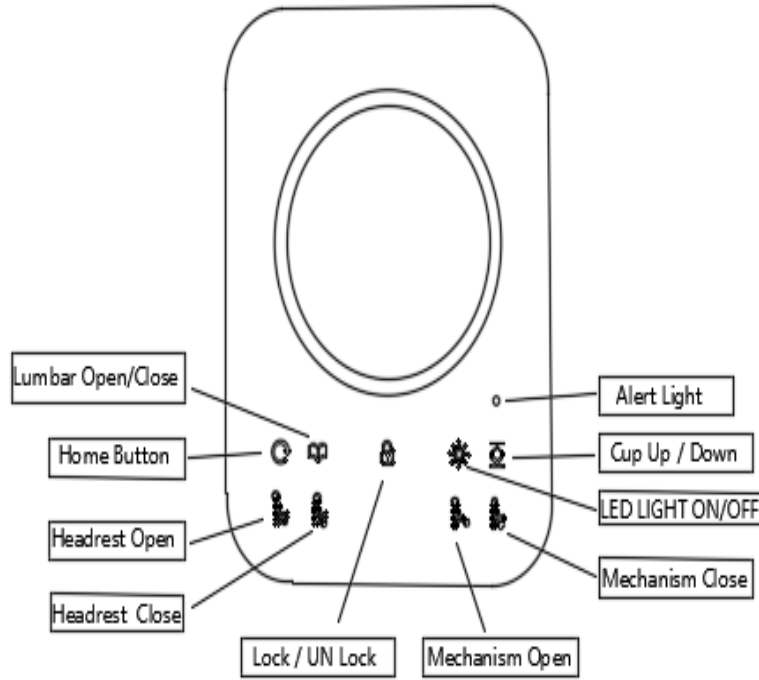

Step 2:
Connect the cable on the backrests (B & D) to the cables on the seat (A).

All images shown are for illustration purpose only.
Actual product may vary due to product enhancement.

ASSEMBLY INSTRUCTIONS

BRECKENRIDGE II COLLECTION

ITEM#: L3183A-30P2

DESCRIPTION : BRECKENRIDGE II SOFA W/
DUAL RECLINER

Step 3: Locate the transformer (E) at the bottom of the Seat (A).

Step 4: Connect the Power Cable 29V (E) to the power socket on the back of Seat (A).

All images shown are for illustration purpose only.
Actual product may vary due to product enhancement.

ASSEMBLY INSTRUCTIONS

BRECKENRIDGE II COLLECTION

ITEM#: L3183A-30P2

DESCRIPTION : BRECKENRIDGE II SOFA W/
DUAL RECLINER

Step 5: Connect the power and open/close the footrest and headrest by pressing the power buttons.

All images shown are for illustration purpose only.
Actual product may vary due to product enhancement.