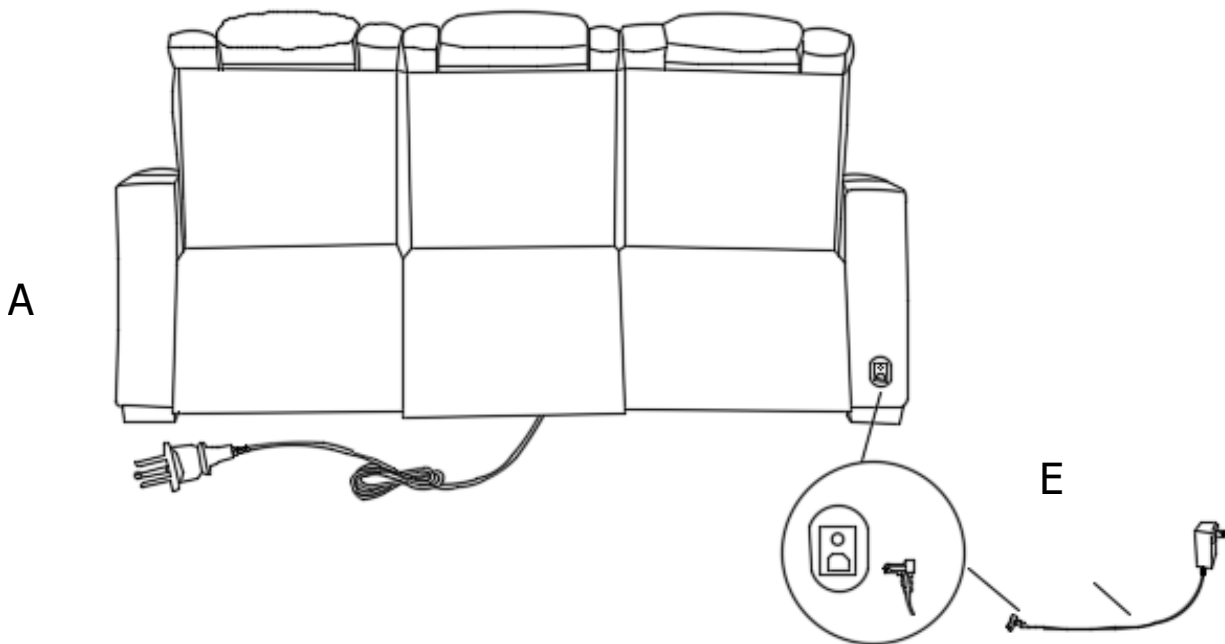

Step 2:
Connect the cable on the backrests (B & D) to the cables on the seat (A).

All images shown are for illustration purpose only.
Actual product may vary due to product enhancement.

ASSEMBLY INSTRUCTIONS

BRECKENRIDGE II COLLECTION

ITEM#: L3183A-30P2

DESCRIPTION : BRECKENRIDGE II SOFA W/
DUAL RECLINER

Step 3: Locate the transformer (E) at the bottom of the Seat (A).

Step 4: Connect the Power Cable 29V (E) to the power socket on the back of Seat (A).

All images shown are for illustration purpose only.
Actual product may vary due to product enhancement.

ASSEMBLY INSTRUCTIONS

BRECKENRIDGE II COLLECTION

ITEM#: L3183A-30P2

DESCRIPTION : BRECKENRIDGE II SOFA W/
DUAL RECLINER