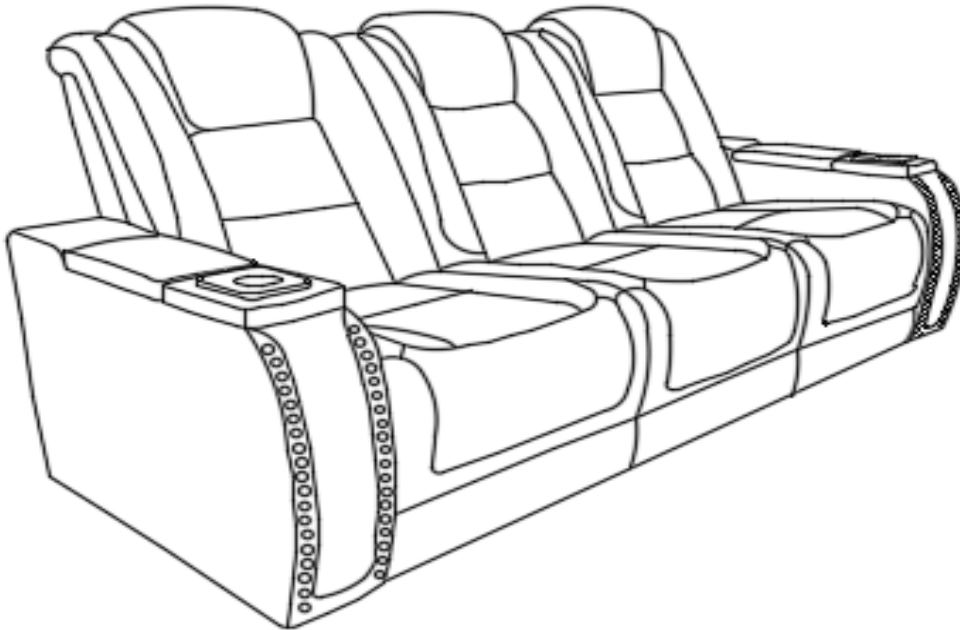

ASSEMBLY INSTRUCTIONS

BRECKENRIDGE II COLLECTION

ITEM#: L3183A-30P2

DESCRIPTION : BRECKENRIDGE II SOFA W/
DUAL RECLINER

Thank you for purchasing this quality product. Be sure to check all packing materials carefully for small parts, which may have come loose during shipment. Identify and count all items and compare with the parts list shown below. It is recommended to have two people during assembling and to remove the back and base of the furniture out from the box. **Please follow the drawings below to assemble the item**

BRECKENRIDGE II COLLECTION

ITEM#: L3183A-30P2

DESCRIPTION : BRECKENRIDGE II SOFA W/
DUAL RECLINER

Step 3: Locate the transformer (E) at the bottom of the Seat (A).

Step 4: Connect the Power Cable 29V (E) to the power socket on the back of Seat (A).

All images shown are for illustration purpose only.
Actual product may vary due to product enhancement.

ASSEMBLY INSTRUCTIONS

BRECKENRIDGE II COLLECTION

ITEM#: L3183A-30P2

DESCRIPTION : BRECKENRIDGE II SOFA W/
DUAL RECLINER

Step 5: Connect the power and open/close the footrest and headrest by pressing the power buttons.

All images shown are for illustration purpose only.
Actual product may vary due to product enhancement.