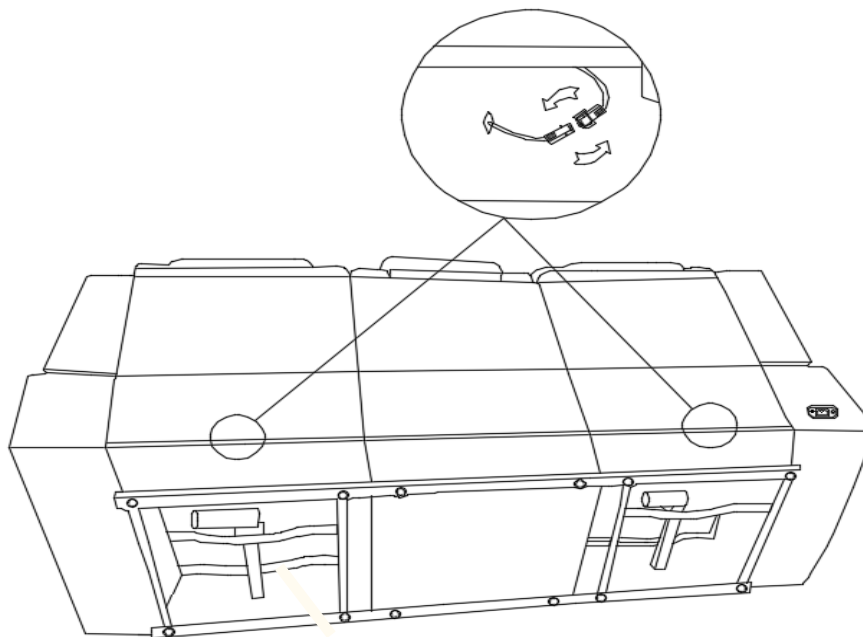

ASSEMBLY INSTRUCTIONS

BRECKENRIDGE II COLLECTION

ITEM#: L3183A-30P2

DESCRIPTION : BRECKENRIDGE II SOFA W/
DUAL RECLINER

Thank you for purchasing this quality product. Be sure to check all packing materials carefully for small parts, which may have come loose during shipment. Identify and count all items and compare with the parts list shown below. It is recommended to have two people during assembling and to remove the back and base of the furniture out from the box. **Please follow the drawings below to assemble the item**

PARTS LIST			
NO.	DESCRIPTION	SKETCH	QTY
A	Seat		1PC
B	Left Side Facing (LSF) Backrest		1PC
C	Mid backrest		1PC
D	Right Side Facing (RSF) Backrest		1PC
E	Power Cable 29V		1PC

All images shown are for illustration purpose only.
Actual product may vary due to product enhancement.

ASSEMBLY INSTRUCTIONS

BRECKENRIDGE II COLLECTION

ITEM#: L3183A-30P2

DESCRIPTION : BRECKENRIDGE II SOFA W/
DUAL RECLINER

Step 1:
Insert the backrests(B/C/D) to the seat (A) and make
sure the backrests are secured in position.

Step 2:
Connect the cable on the backrests (B & D) to the cables on the seat (A).

All images shown are for illustration purpose only.
Actual product may vary due to product enhancement.

ASSEMBLY INSTRUCTIONS