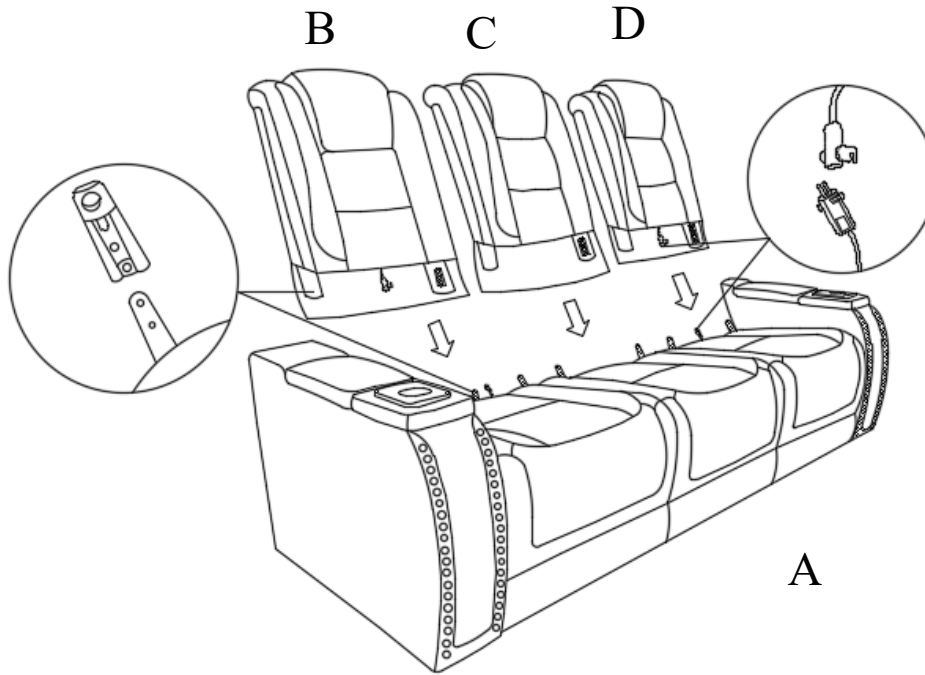

ASSEMBLY INSTRUCTIONS

BRECKENRIDGE II COLLECTION

ITEM#: L3183A-30P2

DESCRIPTION : BRECKENRIDGE II SOFA W/
DUAL RECLINER

Thank you for purchasing this quality product. Be sure to check all packing materials carefully for small parts, which may have come loose during shipment. Identify and count all items and compare with the parts list shown below. It is recommended to have two people during assembling and to remove the back and base of the furniture out from the box. **Please follow the drawings below to assemble the item**

PARTS LIST			
NO.	DESCRIPTION	SKETCH	QTY
A	Seat		1PC
B	Left Side Facing (LSF) Backrest		1PC
C	Mid backrest		1PC
D	Right Side Facing (RSF) Backrest		1PC
E	Power Cable 29V		1PC

All images shown are for illustration purpose only.
Actual product may vary due to product enhancement.

ASSEMBLY INSTRUCTIONS

BRECKENRIDGE II COLLECTION

ITEM#: L3183A-30P2

DESCRIPTION : BRECKENRIDGE II SOFA W/
DUAL RECLINER

Step 1:
Insert the backrests(B/C/D) to the seat (A) and make
sure the backrests are secured in position.

BRECKENRIDGE II COLLECTION

ITEM#: L3183A-30P2

DESCRIPTION : BRECKENRIDGE II SOFA W/
DUAL RECLINER

Step 3: Locate the transformer (E) at the bottom of the Seat (A).

Step 4: Connect the Power Cable 29V (E) to the power socket on the back of Seat (A).