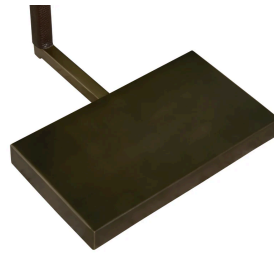

TAHLIS READING LIGHT

Patent number: 10462571

SKU: SCH-175915

DESCRIPTION

The Tahlis Reading Light combines refined craftsmanship with purposeful design, offering both style and utility in one sleek form. Made of mild steel in a Mountain Bronze finish, this lamp delivers direct, focused light ideal for your favorite reading corners. The lower portion of the lamp is wrapped in top-grain dark brown leather, adding a touch of warmth and a soft tactile feel—perfect for repositioning the lamp as needed. Its slim profile and compact base make it an excellent choice for tight spaces where light and elegance are equally essential.

DIMENSIONS

Maximum overall height	52.250
Product depth	9"
Product height	52.25"
Product weight	8
Product width	15.25"

FEATURES

Base general color	Bronze
Brand	Gabby
Certifications and compliance	Prop 65 Lead, UL
Country of origin	IND
Contract viable	Yes
Dimmable	No
Finish family	Bronze
Material	Leather, Mild Steel
Natural material disclosure	Natural
Number of bulbs	1
Power source	Hardwired
Switch type	On/Off Body, Switch
Material family	Leather, Metal