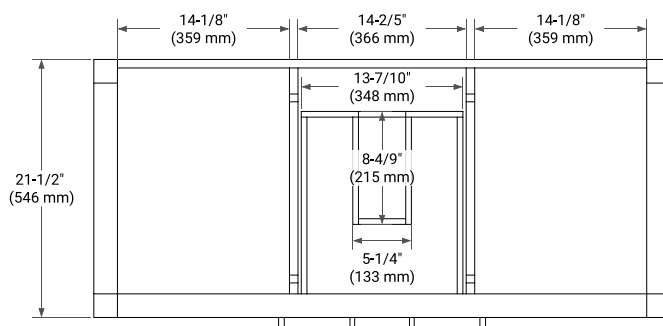

48" SINGLE SINK BASE CABINET

BASE CABINET DIMENSIONS

48" W x 21.5" D x 34.5" H

FEATURES

- Solid wood frame & plywood panels
- Dovetail drawers and joints
- Soft closing doors & drawers

HARDWARE FINISHES*

Brushed Nickel Satin Brass Matte Black Polished Chrome

49" SINGLE OVAL SINK COUNTERTOP WITH 0.75 IN. THICKNESS

OVERALL DIMENSIONS

49" W x 22" D x 0.75" H

COUNTERTOP OPTIONS

Carrara Marble

FEATURES

- Solid countertop with mitered edges & seams
- Undermount white oval sink
- Pre-drilled for 8" widespread faucet

INCLUDED

- Countertop
- Matching Backsplash
- Oval Sink

COUNTERTOP PLAN VIEW

EDGE SIDE VIEW

THREE DIMENSIONAL COUNTERTOP VIEW