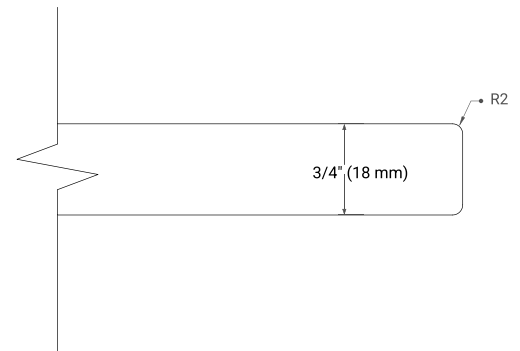

49" SINGLE OVAL SINK COUNTERTOP WITH 0.75 IN. THICKNESS

OVERALL DIMENSIONS

49" W x 22" D x 0.75" H

COUNTERTOP OPTIONS

Carrara Marble

FEATURES

- Solid countertop with mitered edges & seams
- Undermount white oval sink
- Pre-drilled for 8" widespread faucet

INCLUDED

- Countertop
- Matching Backsplash
- Oval Sink

COUNTERTOP PLAN VIEW

EDGE SIDE VIEW

THREE DIMENSIONAL COUNTERTOP VIEW