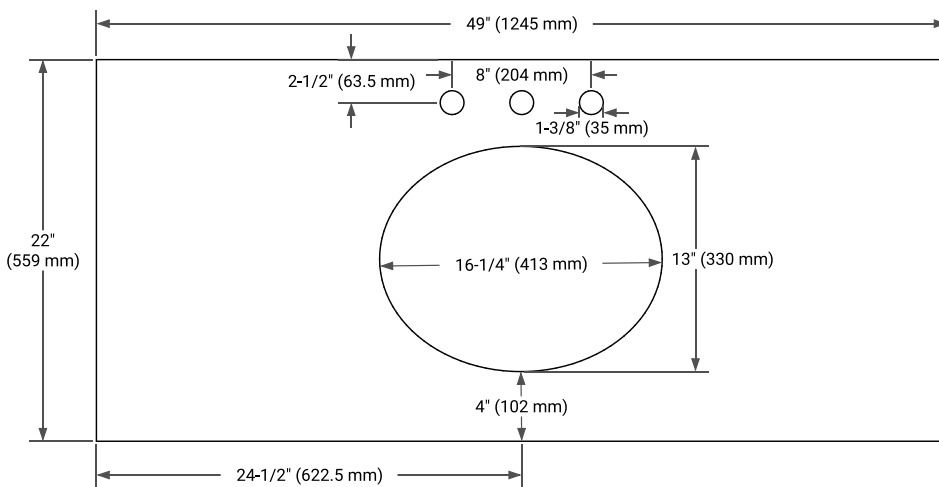

48" SINGLE SINK BASE CABINET

BASE CABINET DIMENSIONS

48" W x 21.5" D x 34.5" H

FEATURES

- Solid wood frame & plywood panels
- Dovetail drawers and joints
- Soft closing doors & drawers

HARDWARE FINISHES*

Brushed Nickel Satin Brass Matte Black Polished Chrome

49" SINGLE OVAL SINK COUNTERTOP WITH 0.75 IN. THICKNESS

OVERALL DIMENSIONS

49" W x 22" D x 0.75" H

COUNTERTOP OPTIONS

Carrara Marble

FEATURES

- Solid countertop with mitered edges & seams
- Undermount white oval sink
- Pre-drilled for 8" widespread faucet

INCLUDED

- Countertop
- Matching Backsplash
- Oval Sink

COUNTERTOP PLAN VIEW

EDGE SIDE VIEW

THREE DIMENSIONAL COUNTERTOP VIEW