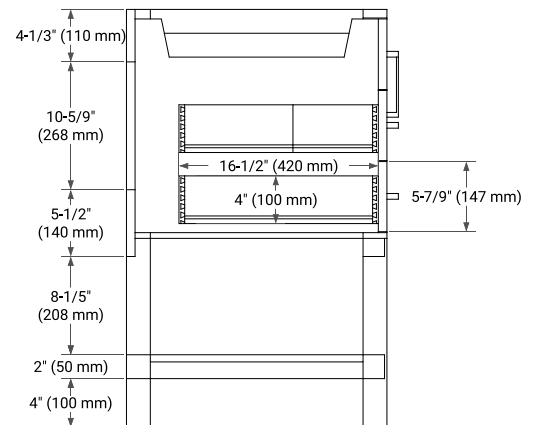

48" SINGLE SINK BASE CABINET

BASE CABINET DIMENSIONS

48" W x 21.5" D x 34.5" H

FEATURES

- Solid wood frame & plywood panels
- Dovetail drawers and joints
- Soft closing doors & drawers

HARDWARE FINISHES*

Brushed Nickel Satin Brass Matte Black Polished Chrome

49" SINGLE OVAL SINK COUNTERTOP WITH 0.75 IN. THICKNESS

OVERALL DIMENSIONS

49" W x 22" D x 0.75" H

COUNTERTOP OPTIONS

Carrara Marble

FEATURES

- Solid countertop with mitered edges & seams
- Undermount white oval sink
- Pre-drilled for 8" widespread faucet

INCLUDED

- Countertop
- Matching Backsplash
- Oval Sink

COUNTERTOP PLAN VIEW

EDGE SIDE VIEW

THREE DIMENSIONAL COUNTERTOP VIEW