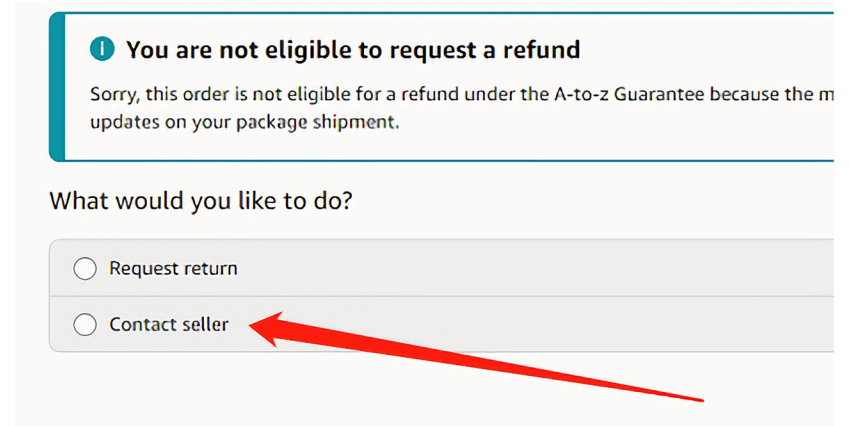

If you would like to know where the rest of the package has arrived, please contact us through Amazon. We will get back to you within 12 hours.

You can contact us in the following ways:

1. Find your order in the list and Select **【Problem with order】** .

2. Choose your topic from list displayed and Select **【Contact seller】** .

3. We will get back to you immediately as soon as we receive your message.

Location of hardware package

14