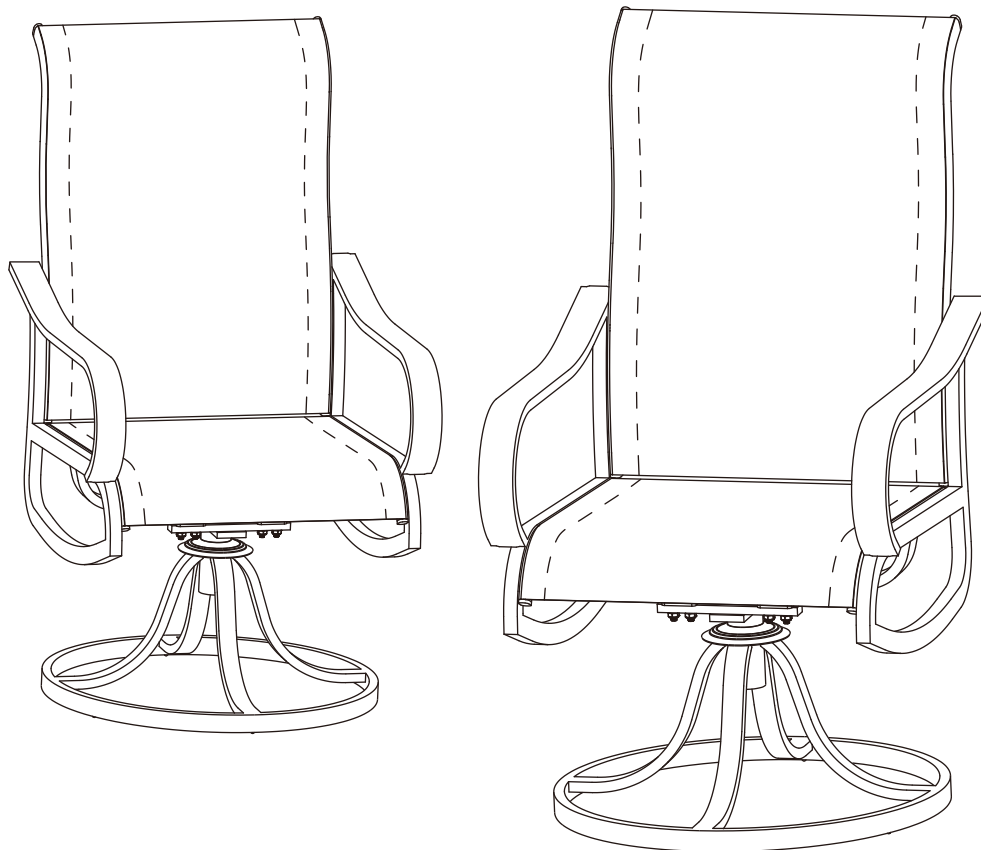

Patio Dining Chairs set of 2

If you have any questions about the product, please feel free to contact us.