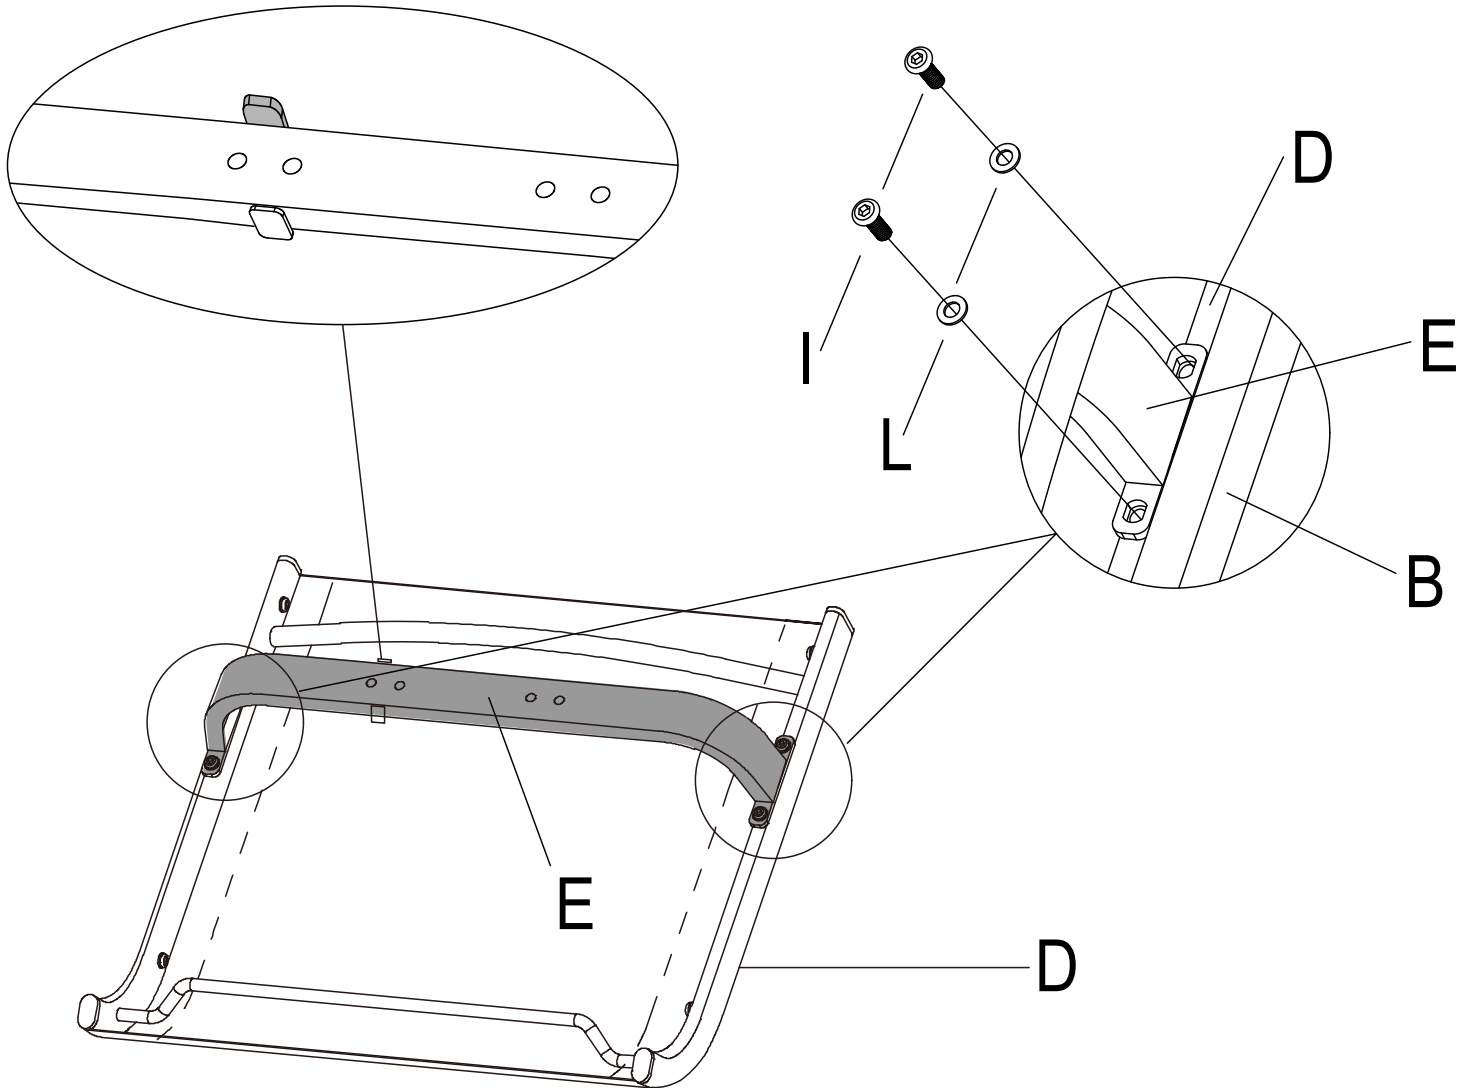

PART LIST

Patio Dining Chairs Parts List

				
2 pcs	2 pcs	2 pcs	2 pcs	2 pcs
				
2 pc	2 pc			

Patio Dining Chairs Hardware List

	 <p>M6x15</p>	 <p>M6x30</p>	 <p>M8x40</p>	 <p>M6</p>
8 pcs	8 pcs	16 pcs	8 pcs	24 pcs
 <p>M8</p>	 <p>M8</p>	 <p>M8</p>	 <p>4x4</p>	 <p>M8</p>
8 pcs	8 pcs	8 pcs	1pc	2 pcs

STEP1

NOTICE

When installing, please be careful not to tighten the screws immediately!
You need to make sure that all the screws are secured to 80%, then tighten them fully.

 1 pc	 1 pc	 M6x15 4 pcs	 M6 4 pcs
---	---	--	--