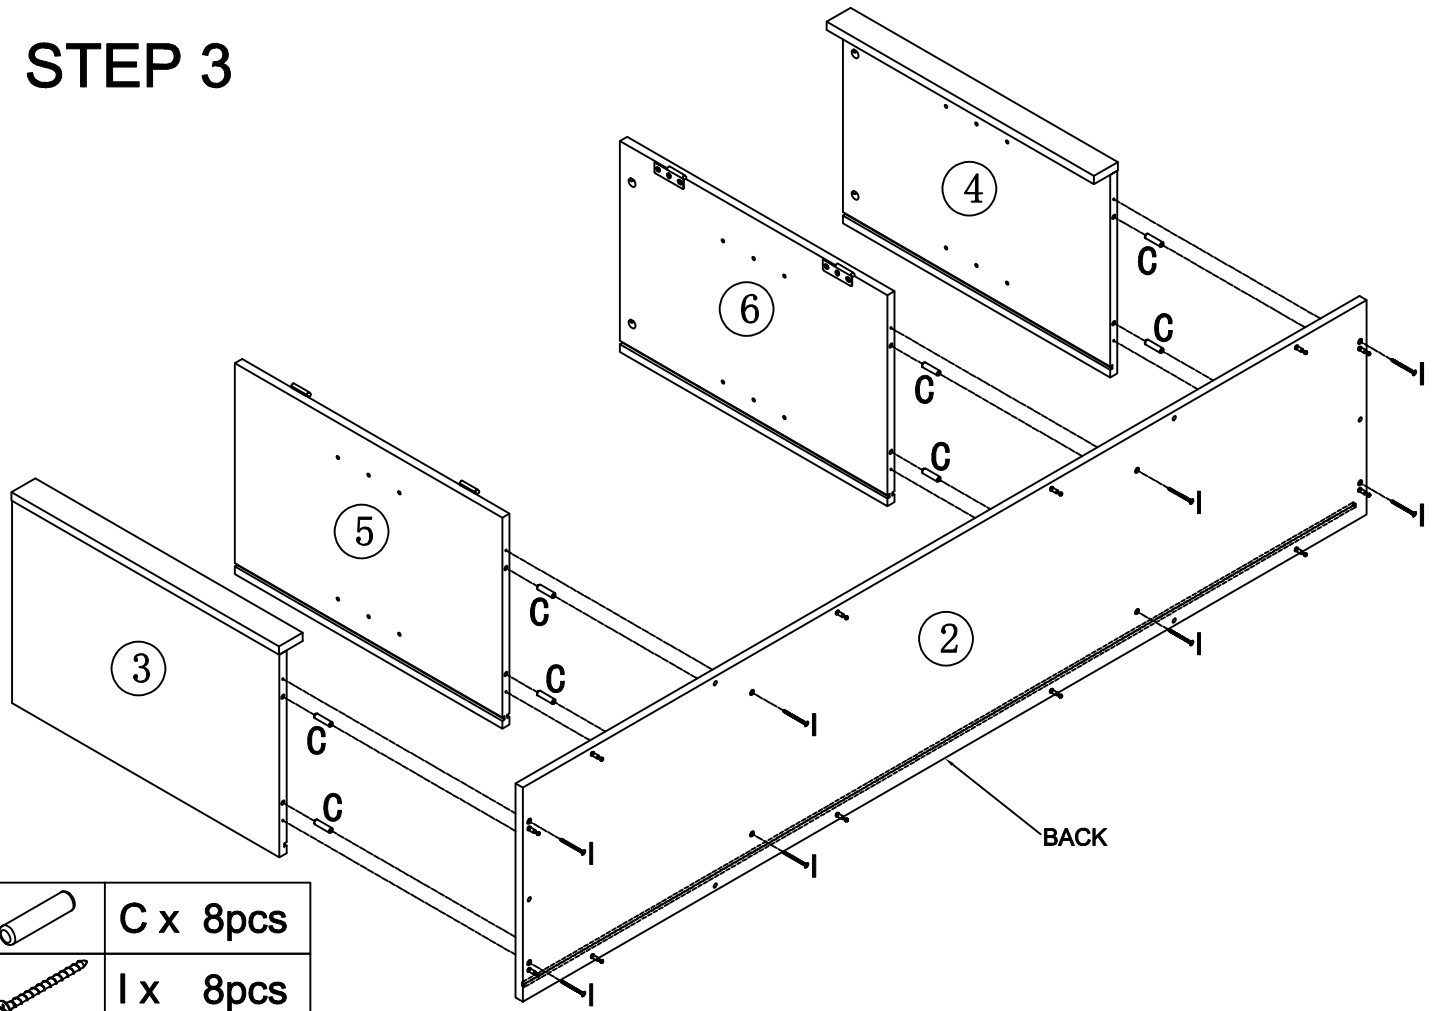

TV Stand

Assembly Instructions

NOTE: This instruction manual contains **IMPORTANT** safety information. Please read carefully before assembling the product

<p>A</p>  <p>M6*33.5mm 38+2pcs</p>	<p>B</p>  <p>∅15*11.5 38+2pcs</p>	<p>C</p>  <p>∅8*30mm 30+2pcs</p>
<p>D</p>  <p>12+1pcs</p>	<p>E</p>  <p>2pcs</p>	<p>F</p>  <p>2pcs</p>
<p>G</p>  <p>M3*15mm 4pcs</p>	<p>H</p>  <p>M3*12mm 4pcs</p>	<p>I</p>  <p>M4*50mm 8+1pcs</p>
<p>J</p>  <p>∅3*17mm 8+1pcs</p>	<p>K</p>  <p>8+1pcs</p>	<p>L</p>  <p>2pcs</p>
<p>M</p>  <p>M4*19mm 4pcs</p>	<p>N</p>  <p>1pcs</p>	

STEP 1

A x 22pcs

STEP 2

B x 10pcs

C x 8pcs

STEP 3

STEP 4

	A x 8pcs
--	----------

STEP 5

B x 4pcs

STEP 6

B x 4pcs

STEP 7

	B x 12pcs
	C x 6pcs

STEP 8

STEP 9