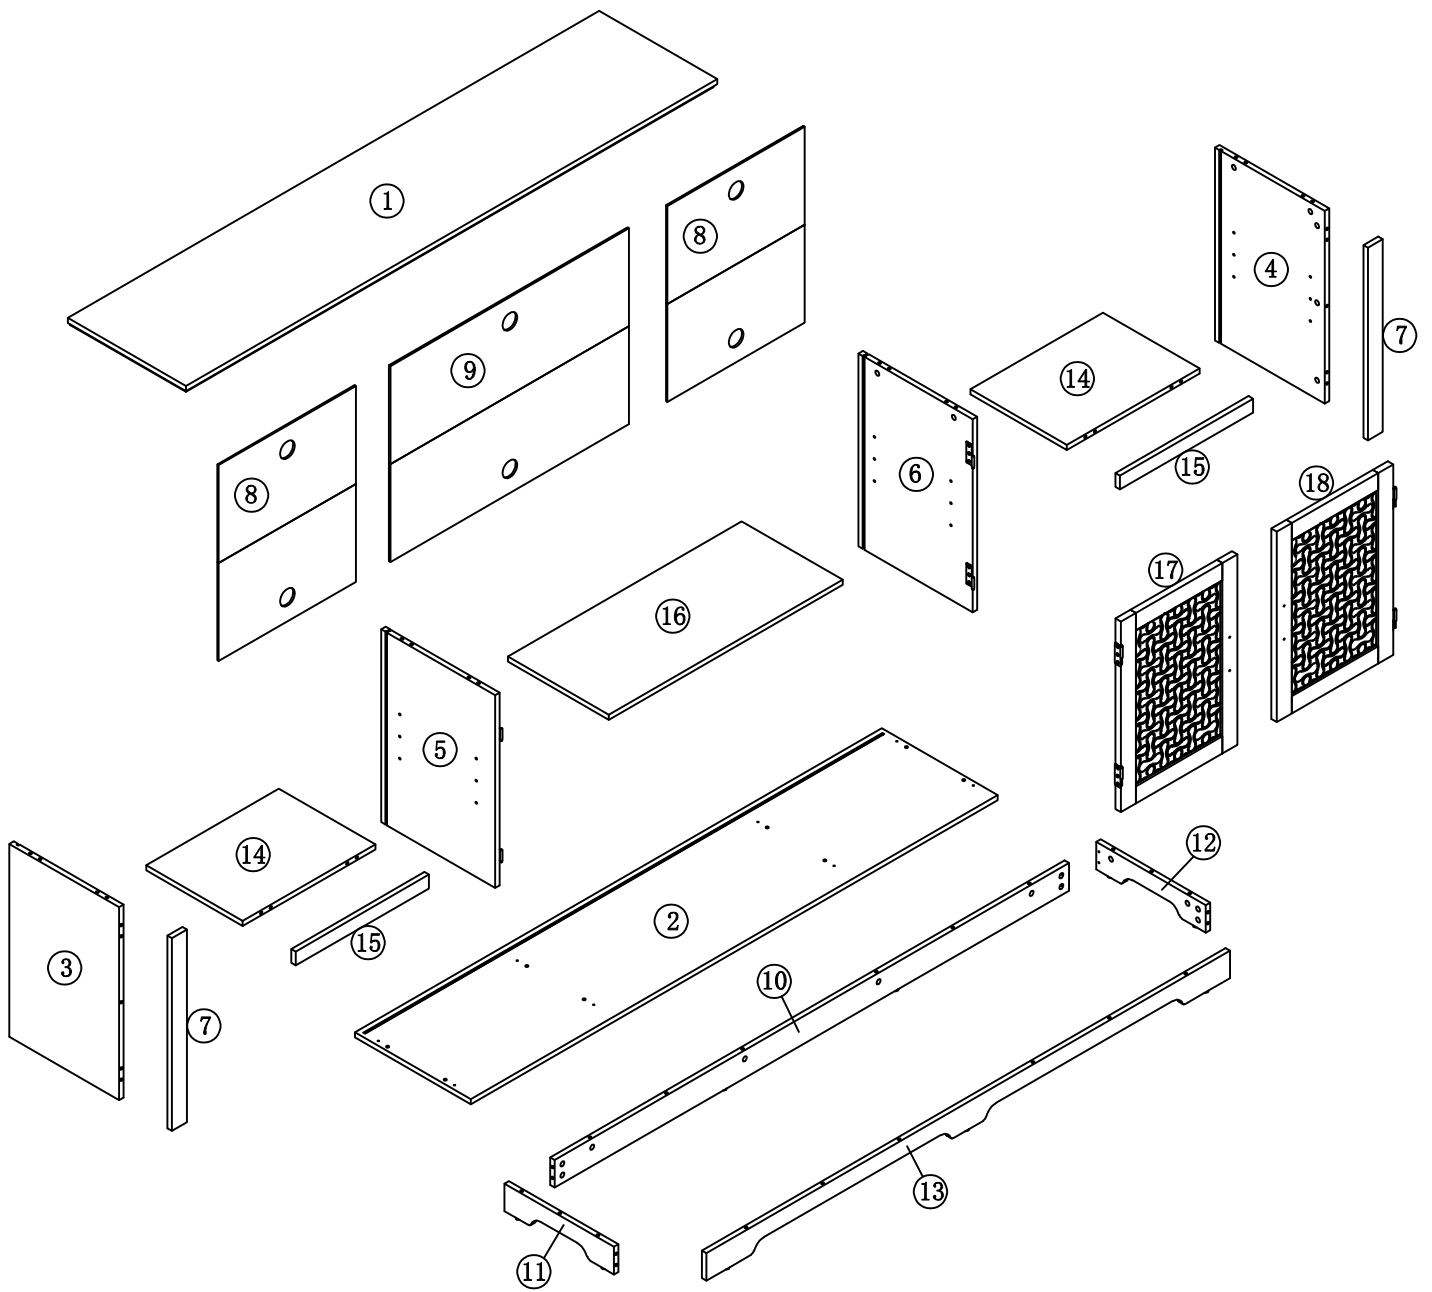

TV Stand

Assembly Instructions

NOTE: This instruction manual contains **IMPORTANT** safety information. Please read carefully before assembling the product

<p>A</p>  <p>M6*33.5mm 38+2pcs</p>	<p>B</p>  <p>∅15*11.5 38+2pcs</p>	<p>C</p>  <p>∅8*30mm 30+2pcs</p>
<p>D</p>  <p>12+1pcs</p>	<p>E</p>  <p>2pcs</p>	<p>F</p>  <p>2pcs</p>
<p>G</p>  <p>M3*15mm 4pcs</p>	<p>H</p>  <p>M3*12mm 4pcs</p>	<p>I</p>  <p>M4*50mm 8+1pcs</p>
<p>J</p>  <p>∅3*17mm 8+1pcs</p>	<p>K</p>  <p>8+1pcs</p>	<p>L</p>  <p>2pcs</p>
<p>M</p>  <p>M4*19mm 4pcs</p>	<p>N</p>  <p>1pcs</p>	

STEP 1

A x 22pcs

STEP 2

B x 10pcs

C x 8pcs

STEP 3

STEP 4

	A x 8pcs
--	----------

STEP 5

B x 4pcs

STEP 6

B x 4pcs

STEP 7

	B x 12pcs
	C x 6pcs

STEP 8

STEP 9

	D x 12pcs
--	-----------

STEP 10

	F x 2pcs
	H x 4pcs
	L x 2pcs
	M x 4pcs

STEP 11

STEP 12

	A x 8pcs
	E x 2pcs
	G x 4pcs

STEP 13

B x 8pcs