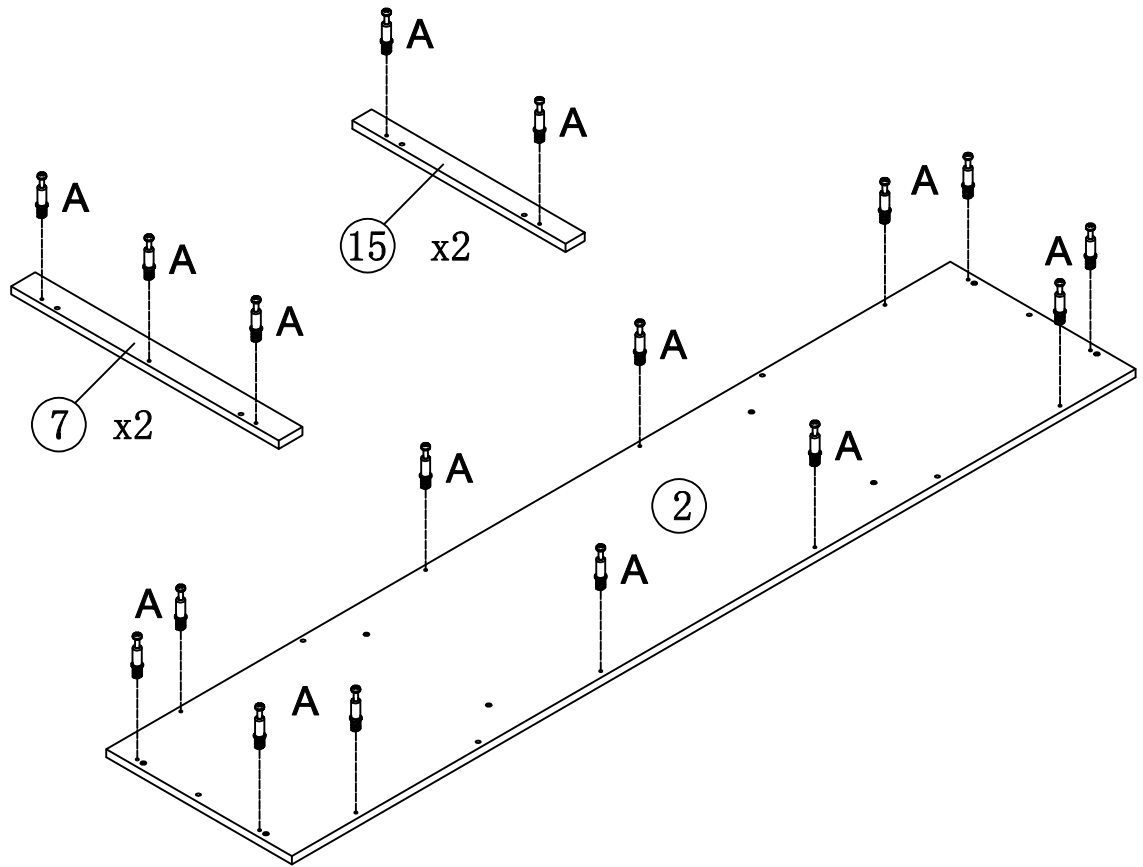

TV Stand

Assembly Instructions

NOTE: This instruction manual contains **IMPORTANT** safety information. Please read carefully before assembling the product

<p>A</p>  <p>M6*33.5mm 38+2pcs</p>	<p>B</p>  <p>∅15*11.5 38+2pcs</p>	<p>C</p>  <p>∅8*30mm 30+2pcs</p>
<p>D</p>  <p>12+1pcs</p>	<p>E</p>  <p>2pcs</p>	<p>F</p>  <p>2pcs</p>
<p>G</p>  <p>M3*15mm 4pcs</p>	<p>H</p>  <p>M3*12mm 4pcs</p>	<p>I</p>  <p>M4*50mm 8+1pcs</p>
<p>J</p>  <p>∅3*17mm 8+1pcs</p>	<p>K</p>  <p>8+1pcs</p>	<p>L</p>  <p>2pcs</p>
<p>M</p>  <p>M4*19mm 4pcs</p>	<p>N</p>  <p>1pcs</p>	

STEP 1

A x 22pcs

STEP 2

B x 10pcs

C x 8pcs

STEP 3

STEP 4

	A x 8pcs
--	----------

STEP 5

B x 4pcs

STEP 6

B x 4pcs

STEP 7

	B x 12pcs
	C x 6pcs

STEP 8

STEP 9

	D x 12pcs
--	-----------

STEP 10

	F x 2pcs
	H x 4pcs
	L x 2pcs
	M x 4pcs

STEP 11

STEP 12

	A x 8pcs
	E x 2pcs
	G x 4pcs

STEP 13

B x 8pcs