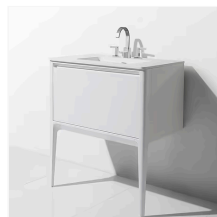

Luxe Collection 36"
White Gloss Vanity