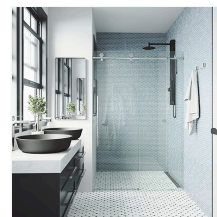

Alma Bianca White 36" Wall Mounted Vanity

SPECIFICATIONS

Assembly Required	See installation guide	Available Sizes	30", 36", 42"
Cabinet Color	White	Cabinet Dimensions (without Top)	36"W x 21"D x 35"H
Cabinet Finish	Glossy	Commercial	Light Commercial
Counter Color	White	Counter Finish	Matte
Counter Overflow	Yes	Dimensions	36"x 21" x 35"
Faucet	Faucet Not Included	Glides	Soft Close
Location	Bathroom, Indoor	Made In	Spain
Number of Drawers	2	Residential	Yes
Sink Type	Integrated	Vanity Top Dimension	36.25"W x 21.25"D x .5 "H
Vanity Top Material	Solid Surface	Weight	60 lbs

Frequently Bought Together

Inspira Metallic Blue
2x2 Matte Porcelai...

Colorplay Steps
Nautical Blue 4.5x1...

Luxe Collection 36"
White Gloss Vanity

Volare 48x76
Reversible Sliding...

Acqua 60x58
Reversible Sliding

Dressed to impress

About The Vanity: The Alma Bianca 36" Vanity has a sleek high gloss white lacquer finish. Its raised drawer panel detail adds an elite dimension and hides its practical finger pulls for ease of opening. Complete with soft-closing storage drawers, this vanity provides practical storage to your space. The included integrated countertop completes the ultimate clean modern look.

Bold colors and striking details

Made in Spain, the Alma Collection vanity collection boasts a unique drawer panel detail and is available in three sizes and six high gloss lacquer colorways. Add decorative gold or chrome legs, and optional lucite knobs for added flair. Soft closing drawers with ample storage space attend to your functional needs. Included is an integrated solid surface countertop pre-drilled for 8" spread faucet.