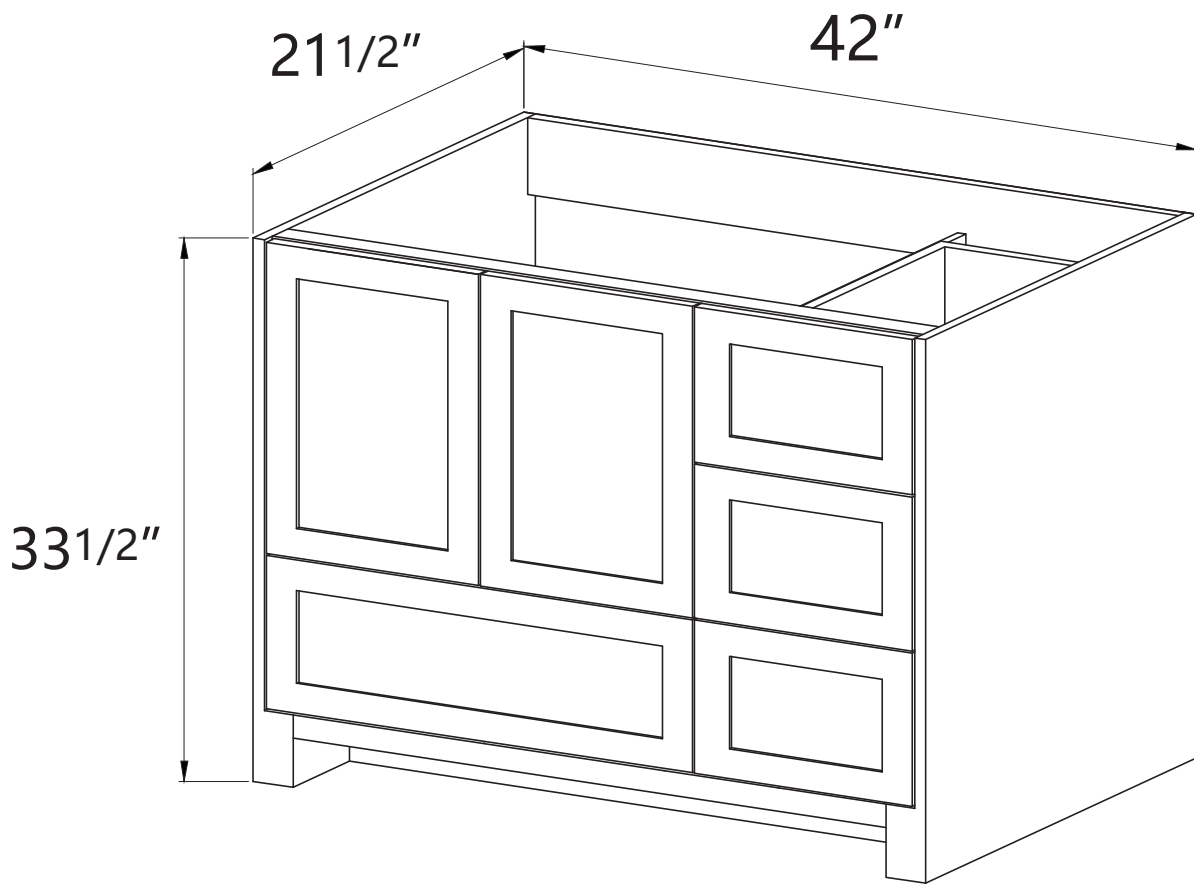

DIMENSION DETAILS

BATHROOM VANITY

PRODUCT
INSTRUCTION
VIDEO

Belize 42"

VANITY SIZE

Front View

Side View