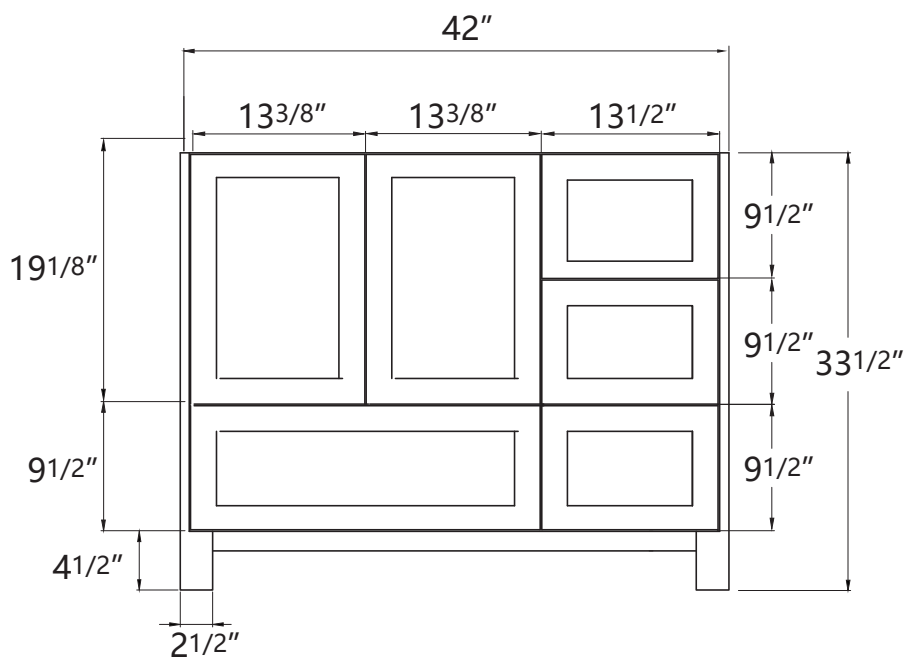

DIMENSION DETAILS

BATHROOM VANITY

PRODUCT
INSTRUCTION
VIDEO

Belize 42"

VANITY SIZE

Front View

Side View