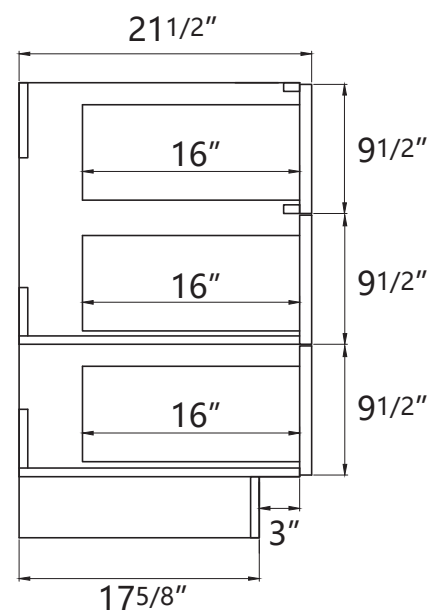

DIMENSION DETAILS

BATHROOM VANITY

PRODUCT
INSTRUCTION
VIDEO

Belize 42"

VANITY SIZE

Front View

Side View