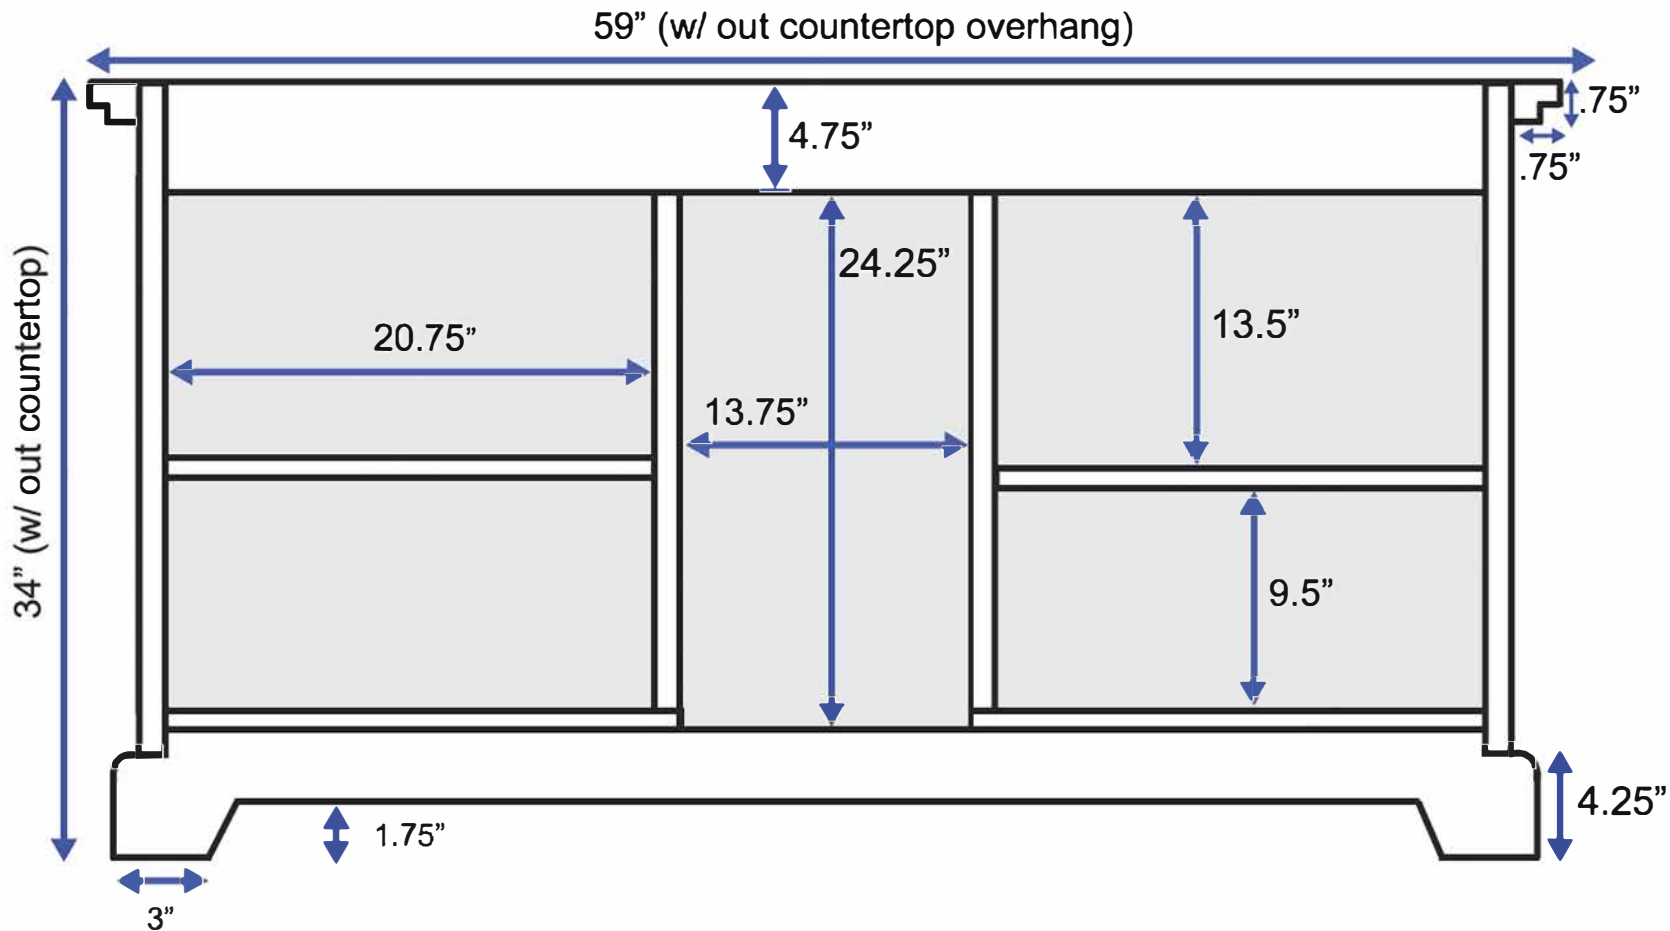

60-inch Double Vanity (Back View)

All measurements are approximate and rounded to the nearest quarter-inch.
Please allow for a slight margin of error.