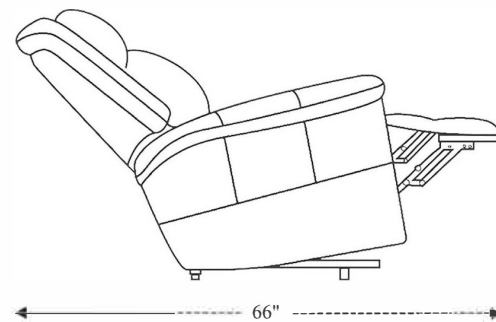

Power Zero Gravity Recliner P3

Overall Dimensions	39" x 40" x 42.5"
Overall Width	39"
Overall Depth	40"
Overall Height	42.5"
Overall Weight	152.12 lbs.
Fully Reclined	66"
Distance from Wall	16"
Back of Seat to end of Chaise	41"
Leg Height <small>(Distance from Foot Rest to Floor in Full Recline)</small>	21"
Head Height <small>(Distance from Headrest to Floor in Full Recline)</small>	29"

Seat Width	23"
Seat Depth	21.5"
Seat Height	20"
Arm Width	7.5"
Arm Depth	17"
Arm Height	26"
Back Width	24.5"
Back Height	26"
Headrest Extended from Back	4"