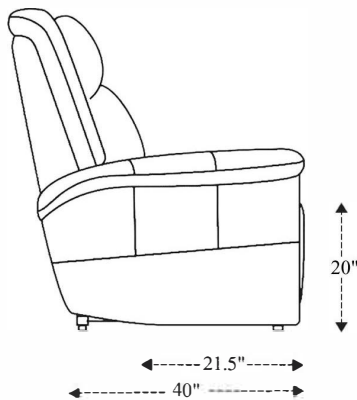

Power Zero Gravity Recliner P3

Overall Dimensions	39" x 40" x 42.5"
Overall Width	39"
Overall Depth	40"
Overall Height	42.5"
Overall Weight	152.12 lbs.
Fully Reclined	66"
Distance from Wall	16"
Back of Seat to end of Chaise	41"
Leg Height <small>(Distance from Foot Rest to Floor in Full Recline)</small>	21"
Head Height <small>(Distance from Headrest to Floor in Full Recline)</small>	29"

Seat Width	23"
Seat Depth	21.5"
Seat Height	20"
Arm Width	7.5"
Arm Depth	17"
Arm Height	26"
Back Width	24.5"
Back Height	26"
Headrest Extended from Back	4"