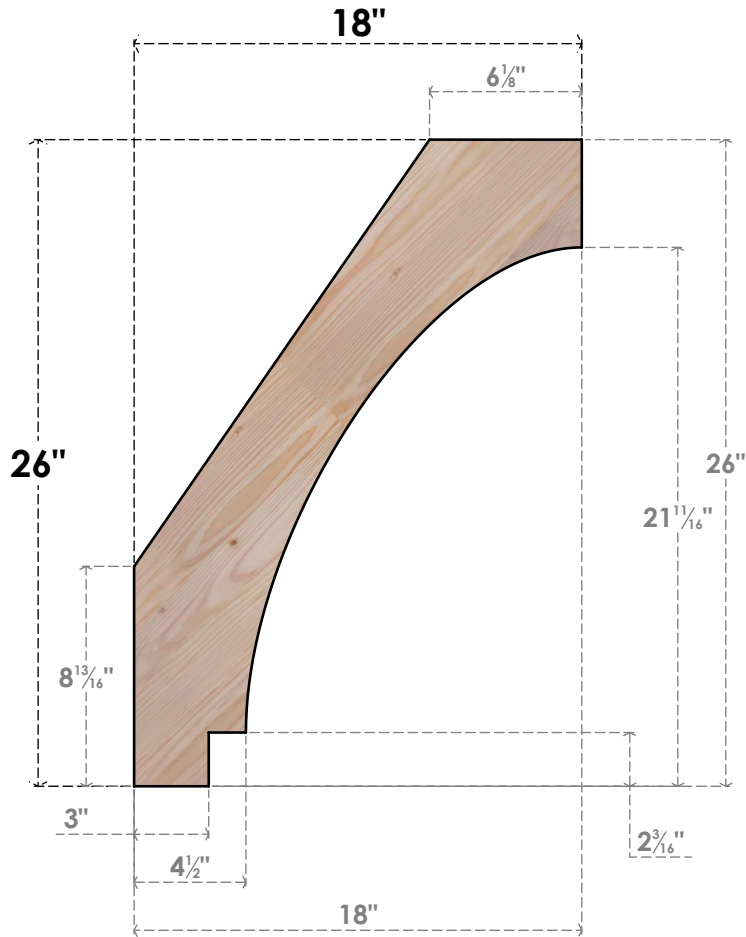

BRC06X18X26IMP00SDF

5 1/2"W X 18"D X 26"H IMPERIAL SMOOTH BRACE, DOUGLAS FIR

SIDE

FRONT

EKENA MILLWORK
 2300 WEST MAIN ST.
 CLARKSVILLE, TX 75426
 TOLL FREE: 866-607-0453
 WWW.EKENAMILLWORK.COM

NOTES

1. INSTALLATION TO BE COMPLETED IN ACCORDANCE WITH MANUFACTURER'S SPECIFICATIONS.
2. DRAWING MAY NOT BE TO SCALE
3. THIS DRAWING IS INTENDED FOR DESIGN AND PLANNING PURPOSES ONLY.
4. ALL INFORMATION CONTAINED HEREIN WAS CURRENT AT THE TIME OF DEVELOPMENT BUT MUST BE REVIEWED AND APPROVED BY THE PRODUCT MANUFACTURER TO BE CONSIDERED ACCURATE.
5. PRODUCTS ARE NOT KILN DRIED. THIS ITEM IS UNIQUE AND WILL CONTAIN THE NATURAL VARIATIONS THAT THE WOOD SPECIES OFFERS. THIS MAY RESULT IN VARIATIONS UP TO 1/4"