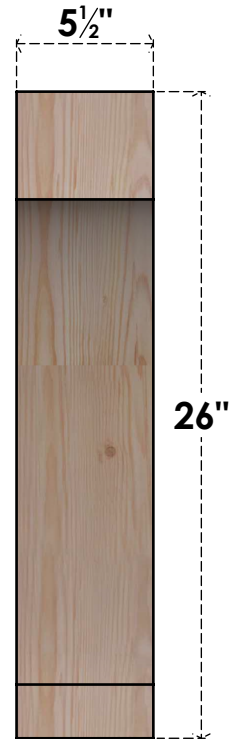

BRC06X18X26IMP00SDF

5 1/2"W X 18"D X 26"H IMPERIAL SMOOTH BRACE, DOUGLAS FIR

SIDE

FRONT

EKENA MILLWORK
 2300 WEST MAIN ST.
 CLARKSVILLE, TX 75426
 TOLL FREE: 866-607-0453
 WWW.EKENAMILLWORK.COM

NOTES

1. INSTALLATION TO BE COMPLETED IN ACCORDANCE WITH MANUFACTURER'S SPECIFICATIONS.
2. DRAWING MAY NOT BE TO SCALE
3. THIS DRAWING IS INTENDED FOR DESIGN AND PLANNING PURPOSES ONLY.
4. ALL INFORMATION CONTAINED HEREIN WAS CURRENT AT THE TIME OF DEVELOPMENT BUT MUST BE REVIEWED AND APPROVED BY THE PRODUCT MANUFACTURER TO BE CONSIDERED ACCURATE.
5. PRODUCTS ARE NOT KILN DRIED. THIS ITEM IS UNIQUE AND WILL CONTAIN THE NATURAL VARIATIONS THAT THE WOOD SPECIES OFFERS. THIS MAY RESULT IN VARIATIONS UP TO 1/4"