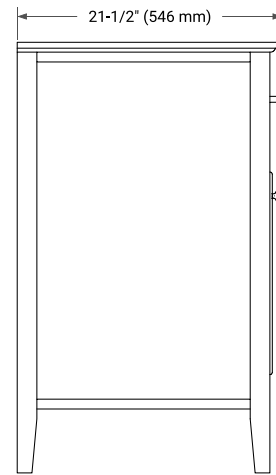

# 36" RIGHT OFFSET CABINET

## BASE CABINET DIMENSIONS

36" W x 21.5" D x 33.5" H

## FRONT VIEW

## SIDE VIEW