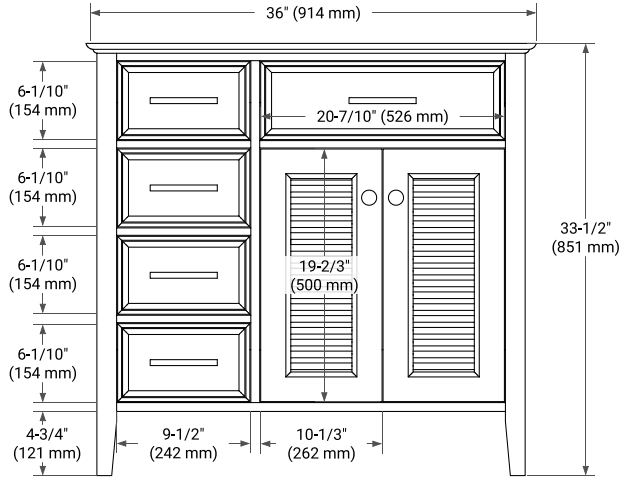

36" RIGHT OFFSET CABINET

BASE CABINET DIMENSIONS

36" W x 21.5" D x 33.5" H

FEATURES

- Solid wood frame & plywood panels
- Dovetail drawers and joints
- Soft closing doors & drawers

HARDWARE FINISHES*

Brushed Nickel   Satin Brass   Matte Black   Polished Chrome

Hardware comes preinstalled with the illustrated option. Other finishes are available on our online store if you prefer a different one.

AVAILABLE COLORS

White   Grey

FRONT VIEW

SIDE VIEW

PLAN VIEW