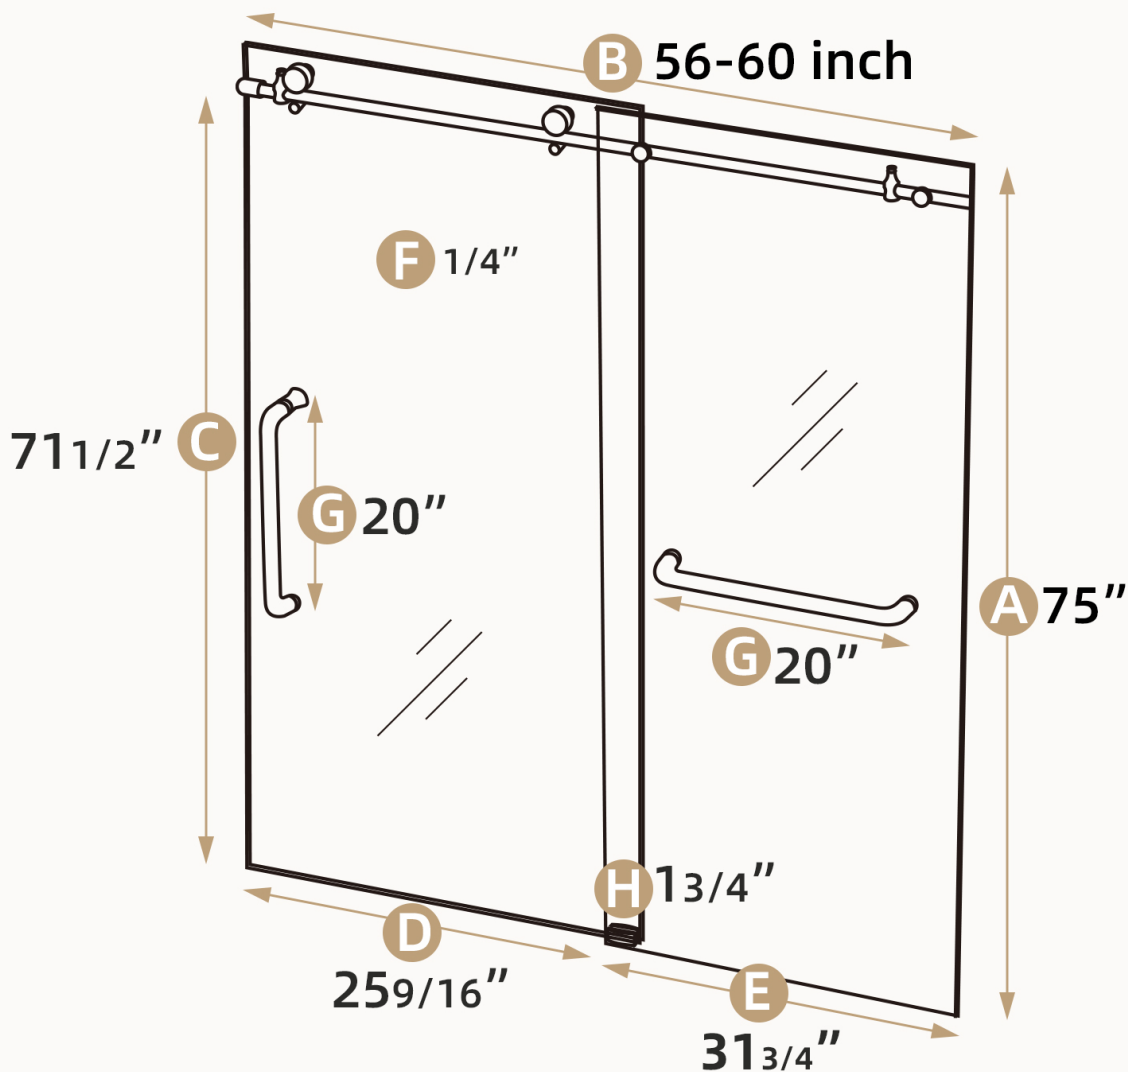

626-679-3588
service@getprohome.com
www.getprohome.com
162 Atlantic St, Pomona, CA 91768

PRODUCT
INSTRUCTION
VIDEO

SIZE DETAILS

PIVOT SHOWER DOOR

SIZE DETAILS

SHOWER DOOR

SHOWER DOORS INFORMATION

56-60 in Wx75 in H

- | | |
|-------------------------|---------------------------|
| A Model Height | E Glass Door Width |
| B Model Width | F Glass Thickness |
| C Walk-in Height | G Handle Length |
| D Walk-in Width | H Min.Base Width |