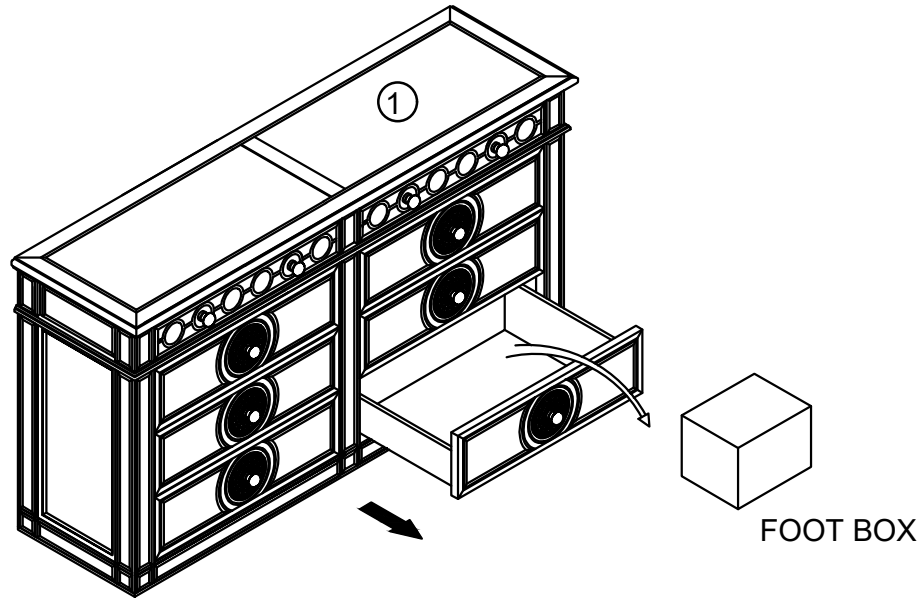

How to assemble:

STEP 1