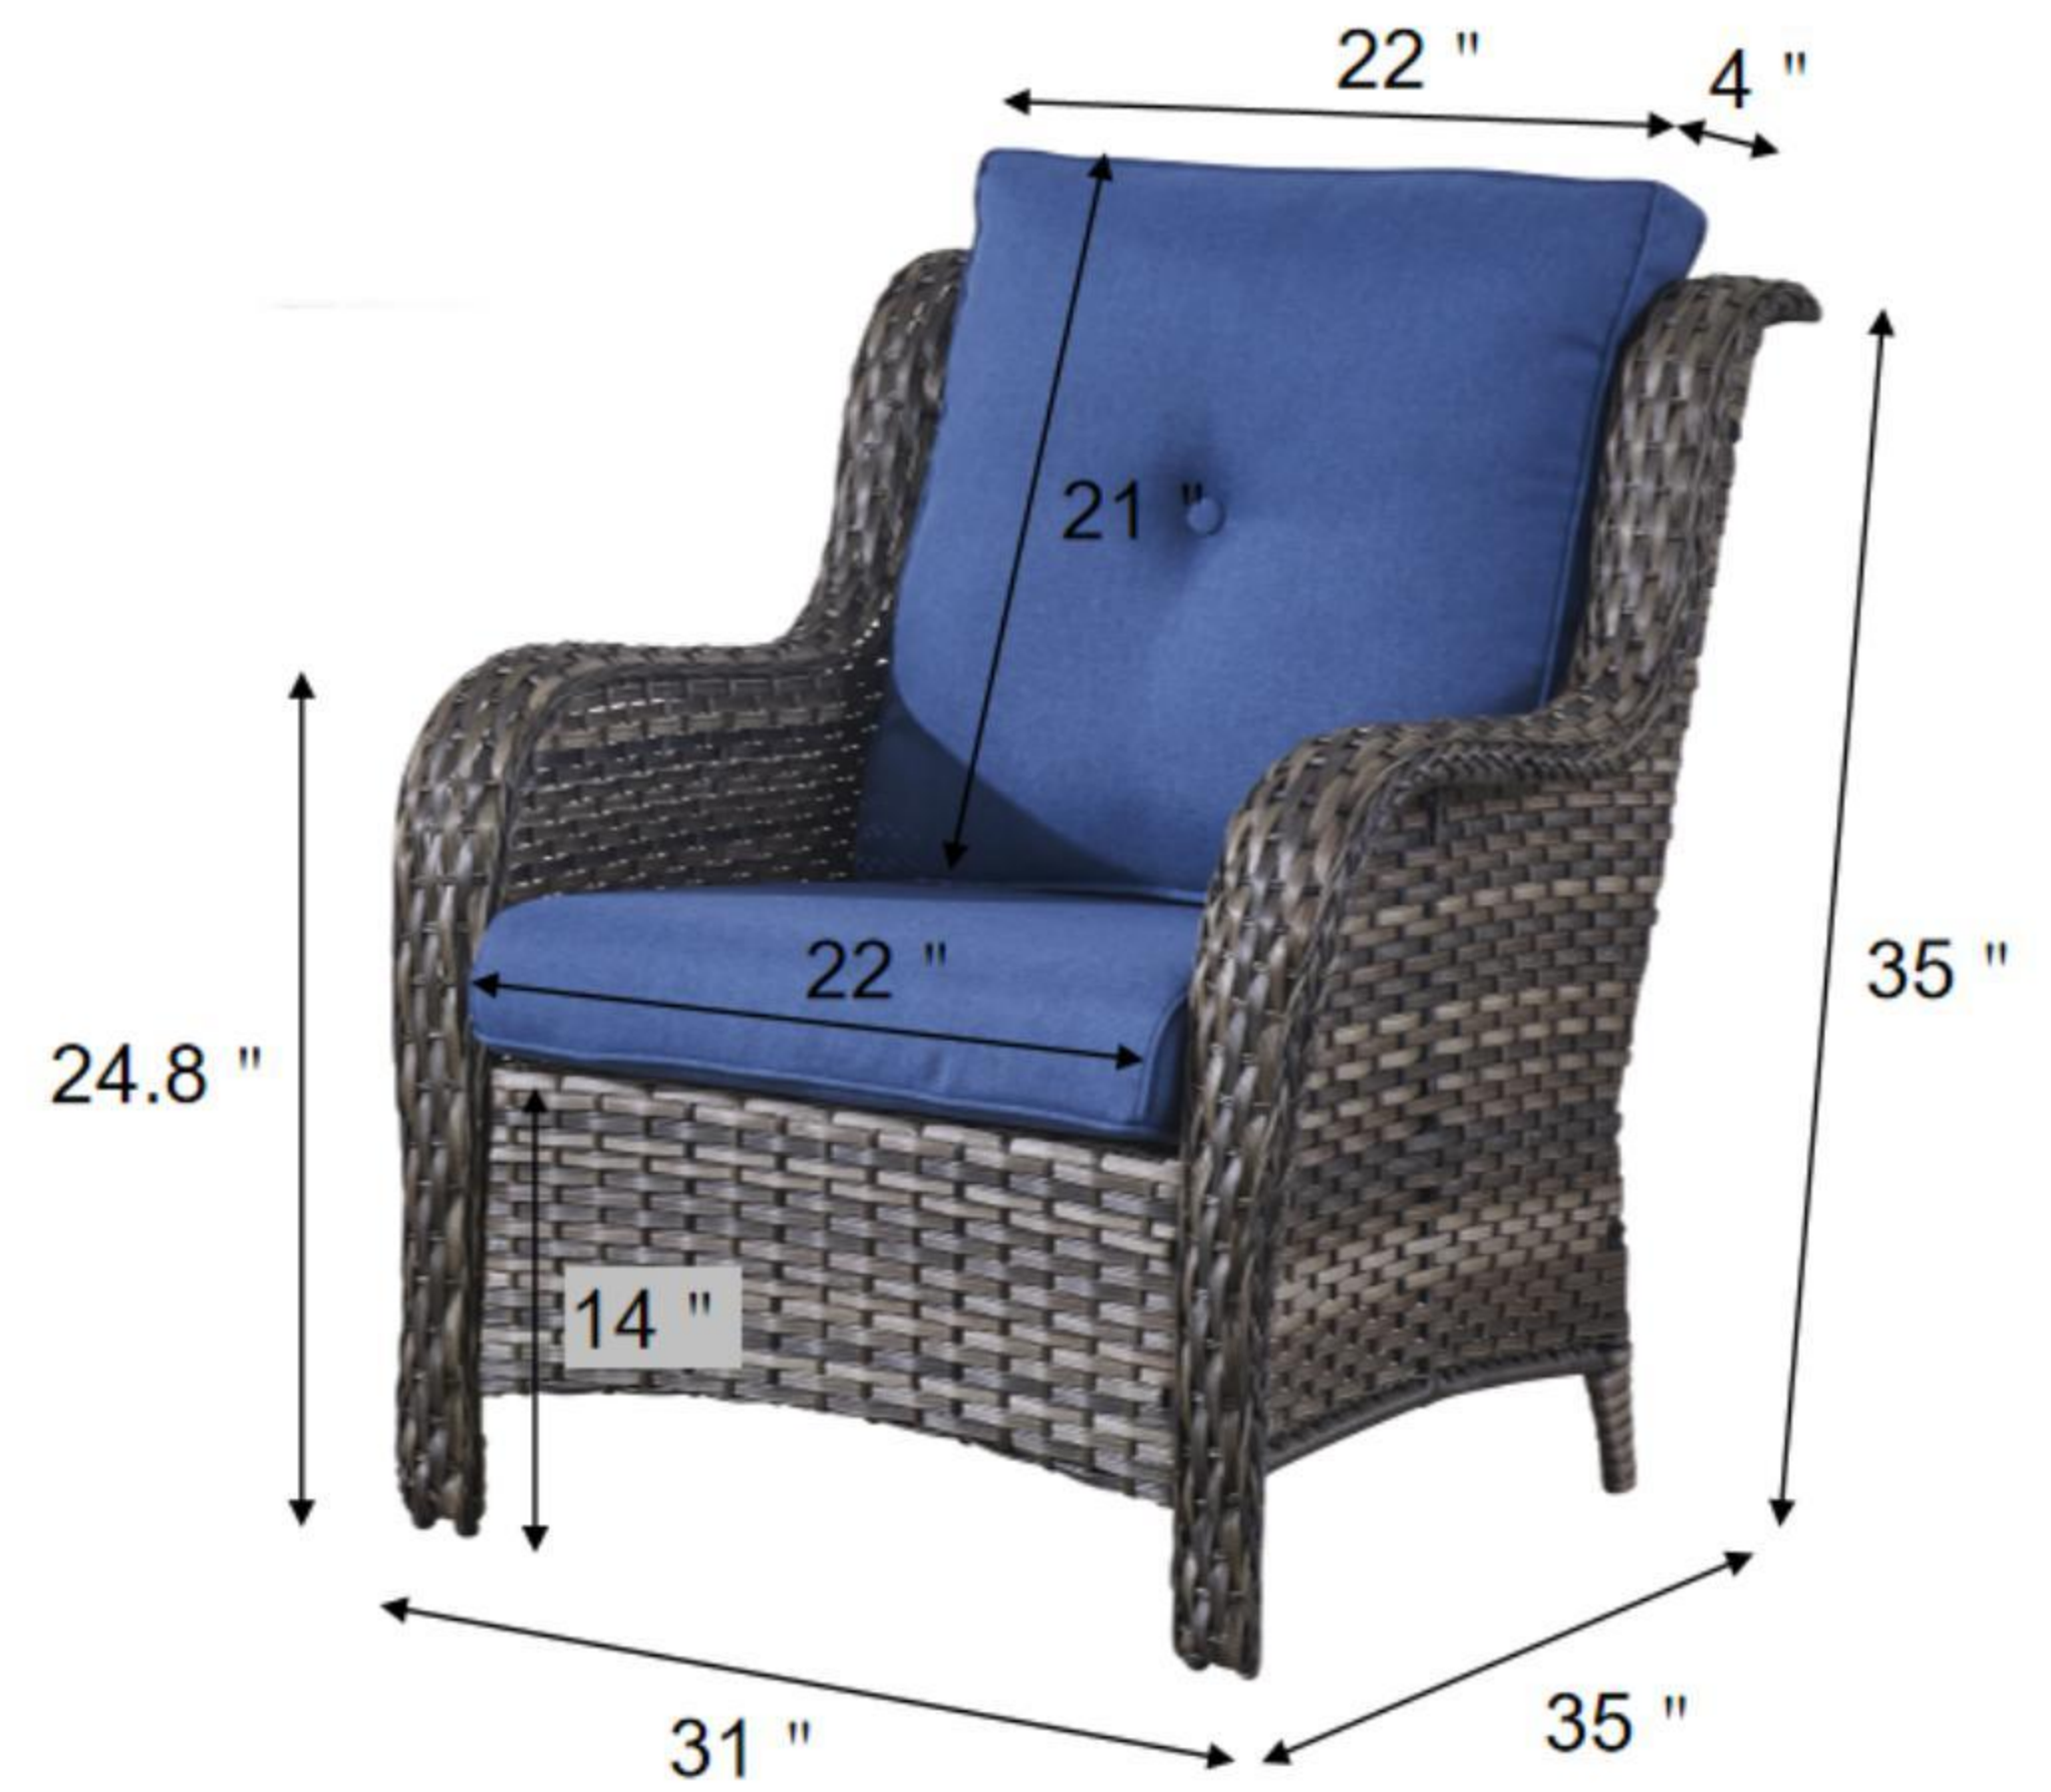

Size 4 PCS Conversation Set

Seat Cushion Size:
22"W x 24"D x 4"H

Back Cushion Size:
22"W x 4"D x 21"H