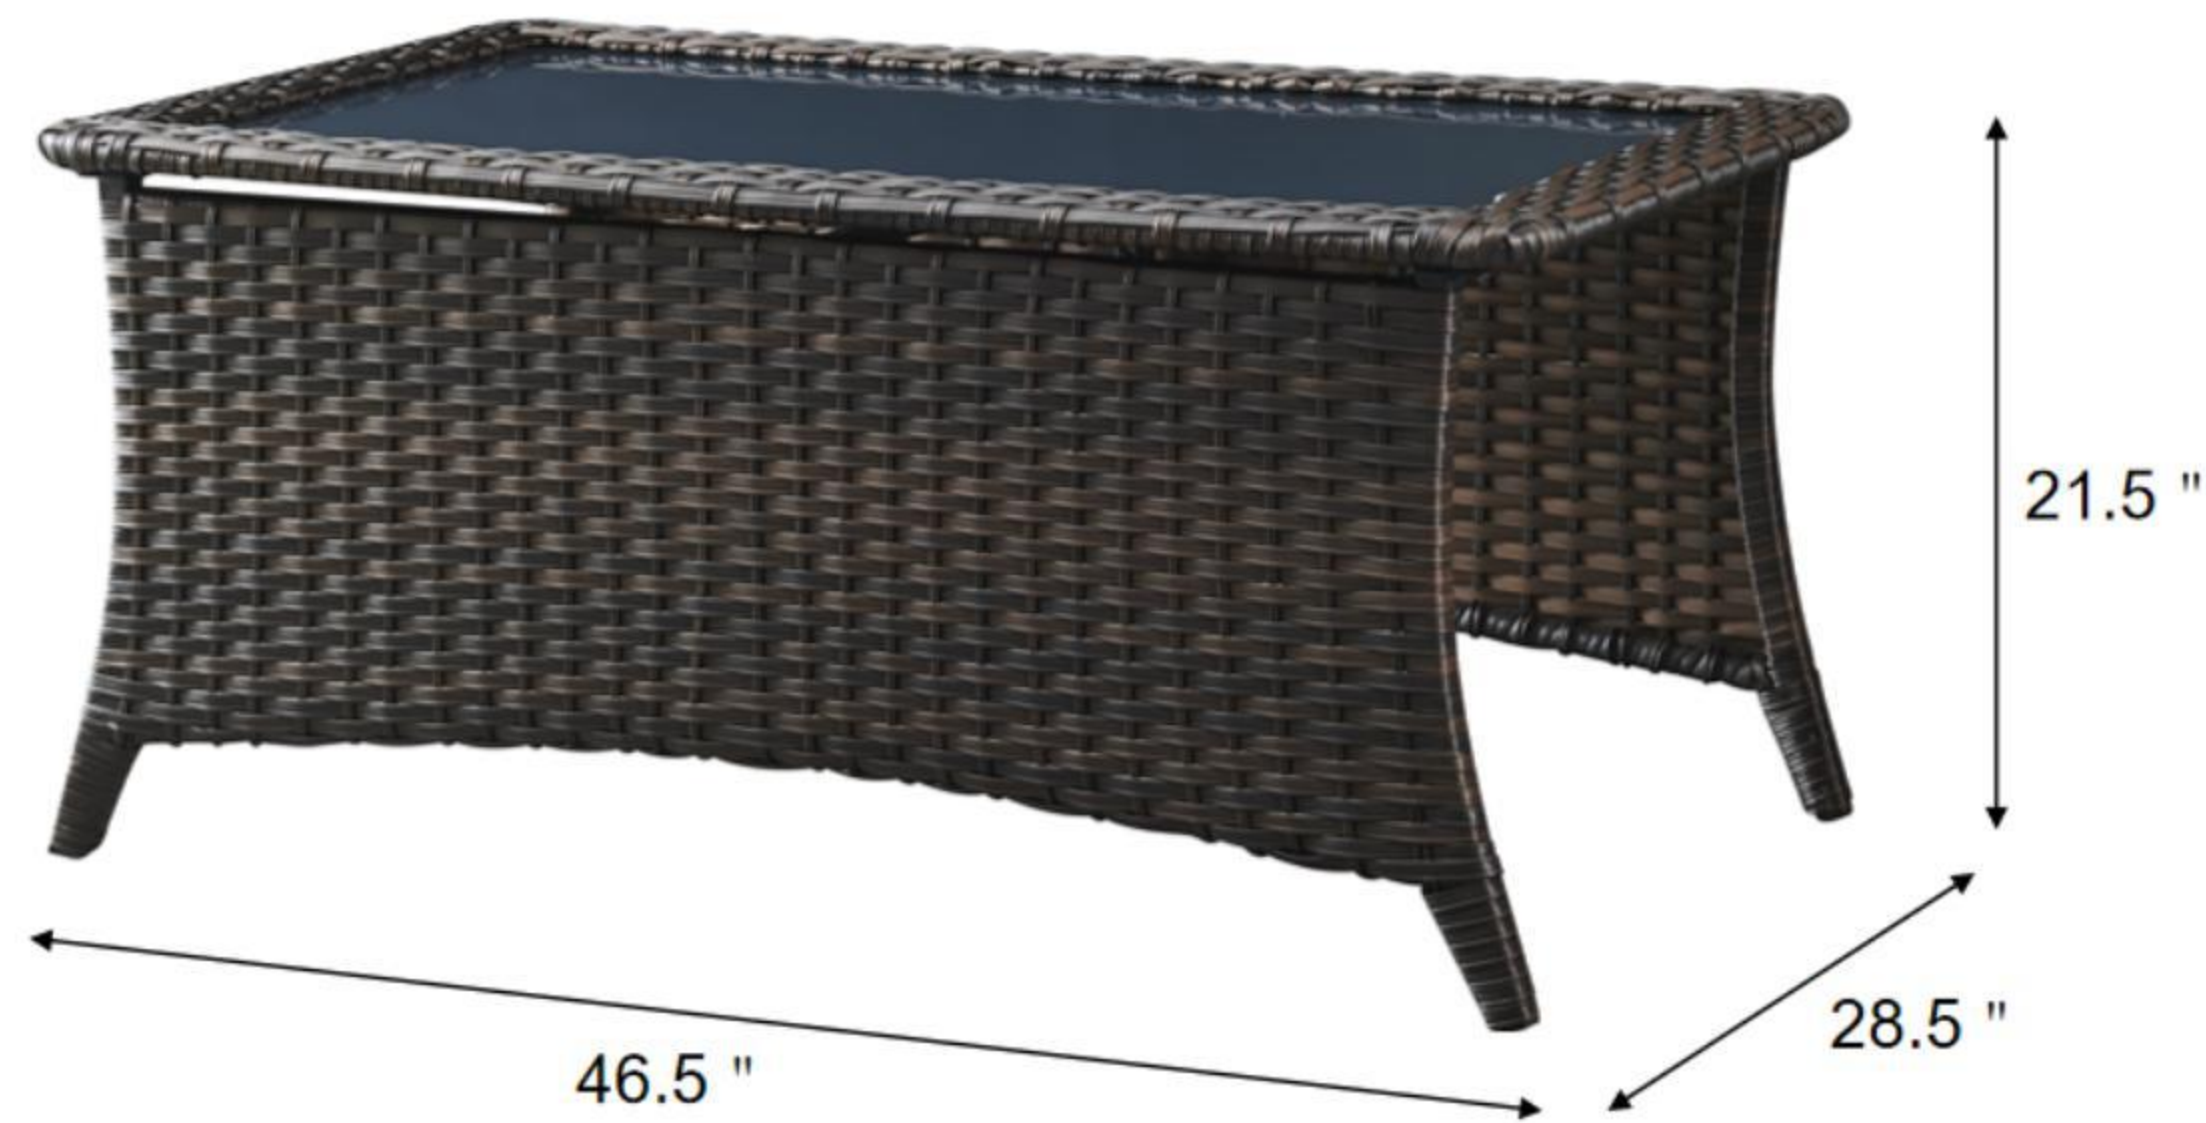

Size 4 PCS Conversation Set

Seat Cushion Size:
22"W x 24"D x 4"H

Back Cushion Size:
22"W x 4"D x 21"H