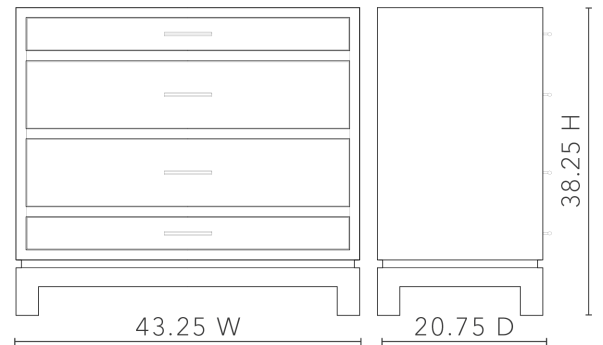

Florence Large 4-Drawer, Selvage Blue

FNC-225-5138-894

- 43.25W x 20.75D x 38.25H
- Clear Lacquered Grasscloth
- Satin Bronze Finished Cast Metal
- Finished Back, Soft Close Undermount Glides

Sand
White

Selvage
Blue