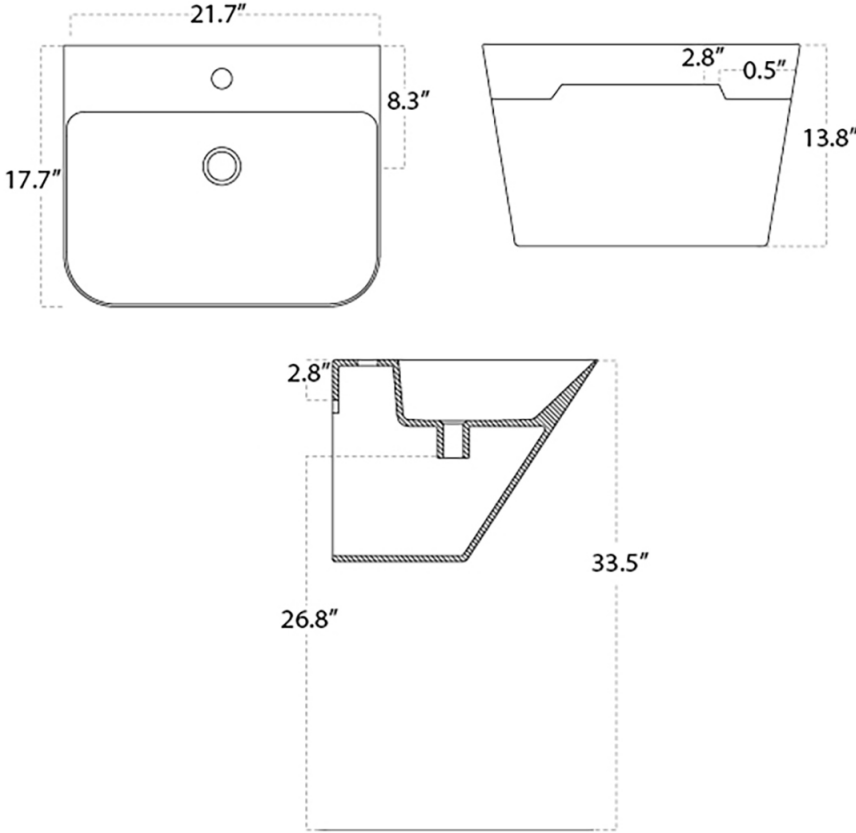

Product Specs Sheets

Cover Page

Free MO 604

Features

- Bathroom Sink
- Made of Ceramic
- Glossy White Finish
- With Overflow
- Wall Mount Installation
- One Faucet Hole
- Made in Europe

Related Items:

- WSBC 53991 | Push Waste Drain
- WSBC 53922 | Decorative Trap

Finishes:

 Glossy White

SKU# | Options:

- Free MO 604.01 | One Faucet Hole

* WS Bath Collections reserves the right to revise dimensions or information on this sheet without notice

Collection Free	Model Free MO 604	Dimensions Metric <i>1 inch = 2.54 cm</i> <i>1 inch = 25.4 mm</i>	 1051 Lea Drive - Collegeville, PA 19426 Tel. 215 513 9400 - Fax 610 831 0215 www.ws bathcollections.com - info@ws bathcollections.com
-----------------------------	-------------------------------	---	---

Collection |
Free

Model |
Free MO 604

Dimensions Metric
1 inch = 2.54 cm
1 inch = 25.4 mm

1051 Lea Drive - Collegeville, PA 19426
Tel. 215 513 9400 - Fax 610 831 0215
www.ws bathcollections.com - info@ws bathcollections.com

1 inch = 2.54 cm

1 inch = 25.4 mm

WS[®]
BATH
COLLECTIONS

1051 Lea Drive - Collegeville, PA 19426
Tel. 215 513 9400 - Fax 610 831 0215

www.ws bathcollections.com - info@ws bathcollections.com