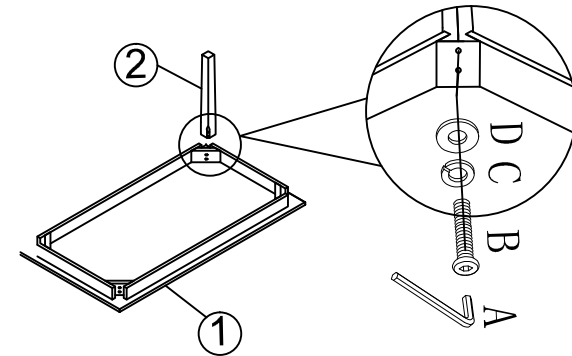

## COFFEE TABLE

STEP 1

		COCKTAIL
A	 Allen Wrench 4MM	1PC
B	 Screw $\phi 1/4 \times 2''$	12PCS
C	 Lock Washer $\phi 1/4''$	12PCS
D	 Flat Washer $\phi 1/4'' \times 16MM$	12PCS
E	 Caster	4PCS
F	 Hardware	1PC
G	 Flat Washer $\phi 5/16'' \times 19MM$	4PCS
1	 Top	1PC
2	 Leg	4PCS
3	 Shelf	1PC