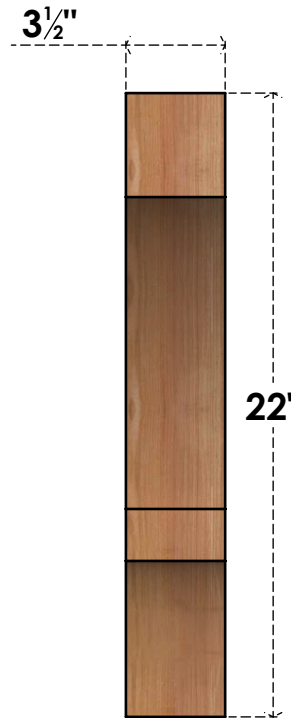

# BRC04X22X22BOA00SWR

3 1/2"W X 22"D X 22"H BALBOA SMOOTH BRACE, WESTERN RED CEDAR

**SIDE**

**FRONT**

EKENA MILLWORK  
2300 WEST MAIN ST.  
CLARKSVILLE, TX 75426  
TOLL FREE: 866-607-0453  
WWW.EKENAMILLWORK.COM

**NOTES**

1. INSTALLATION TO BE COMPLETED IN ACCORDANCE WITH MANUFACTURER'S SPECIFICATIONS.
2. DRAWING MAY NOT BE TO SCALE
3. THIS DRAWING IS INTENDED FOR DESIGN AND PLANNING PURPOSES ONLY.
4. ALL INFORMATION CONTAINED HEREIN WAS CURRENT AT THE TIME OF DEVELOPMENT BUT MUST BE REVIEWED AND APPROVED BY THE PRODUCT MANUFACTURER TO BE CONSIDERED ACCURATE.
5. PRODUCTS ARE NOT KILN DRIED. THIS ITEM IS UNIQUE AND WILL CONTAIN THE NATURAL VARIATIONS THAT THE WOOD SPECIES OFFERS. THIS MAY RESULT IN VARIATIONS UP TO 1/4"