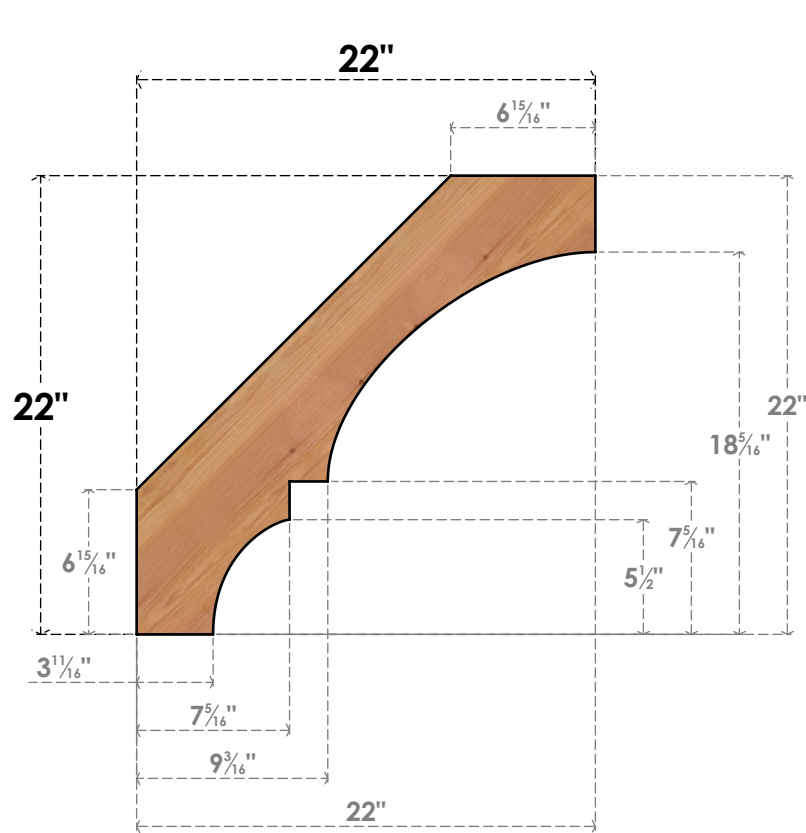

# BRC04X22X22BOA00SWR

3 1/2"W X 22"D X 22"H BALBOA SMOOTH BRACE, WESTERN RED CEDAR

**SIDE**

**FRONT**

EKENA MILLWORK  
2300 WEST MAIN ST.  
CLARKSVILLE, TX 75426  
TOLL FREE: 866-607-0453  
WWW.EKENAMILLWORK.COM