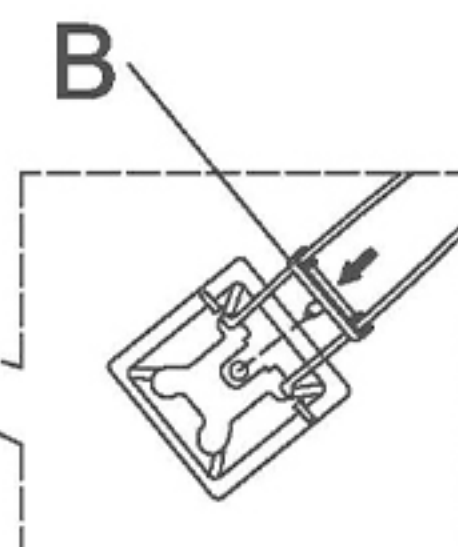

42 Inch Reclaim Wood Coffee Table

ASSEMBLY INSTRUCTIONS

01

02

03