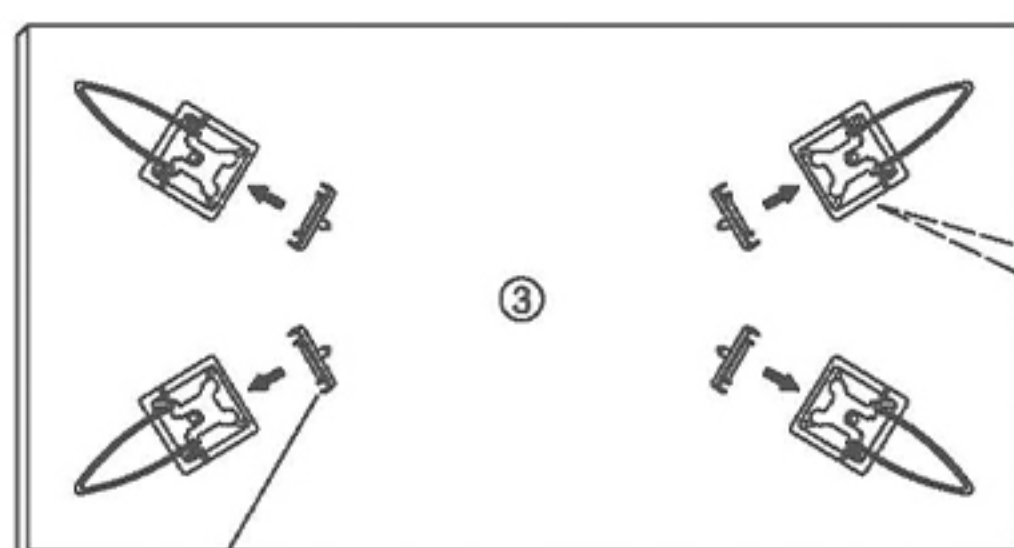

42 Inch Reclaim Wood Coffee Table

ASSEMBLY INSTRUCTIONS

01

02

03