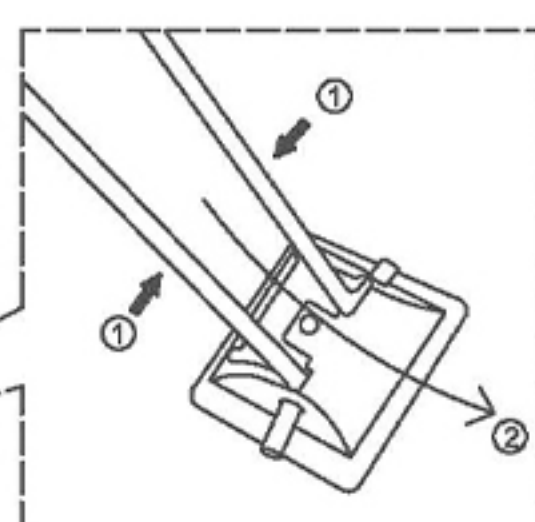

42 Inch Reclaim Wood Coffee Table

ASSEMBLY INSTRUCTIONS

01

02

03