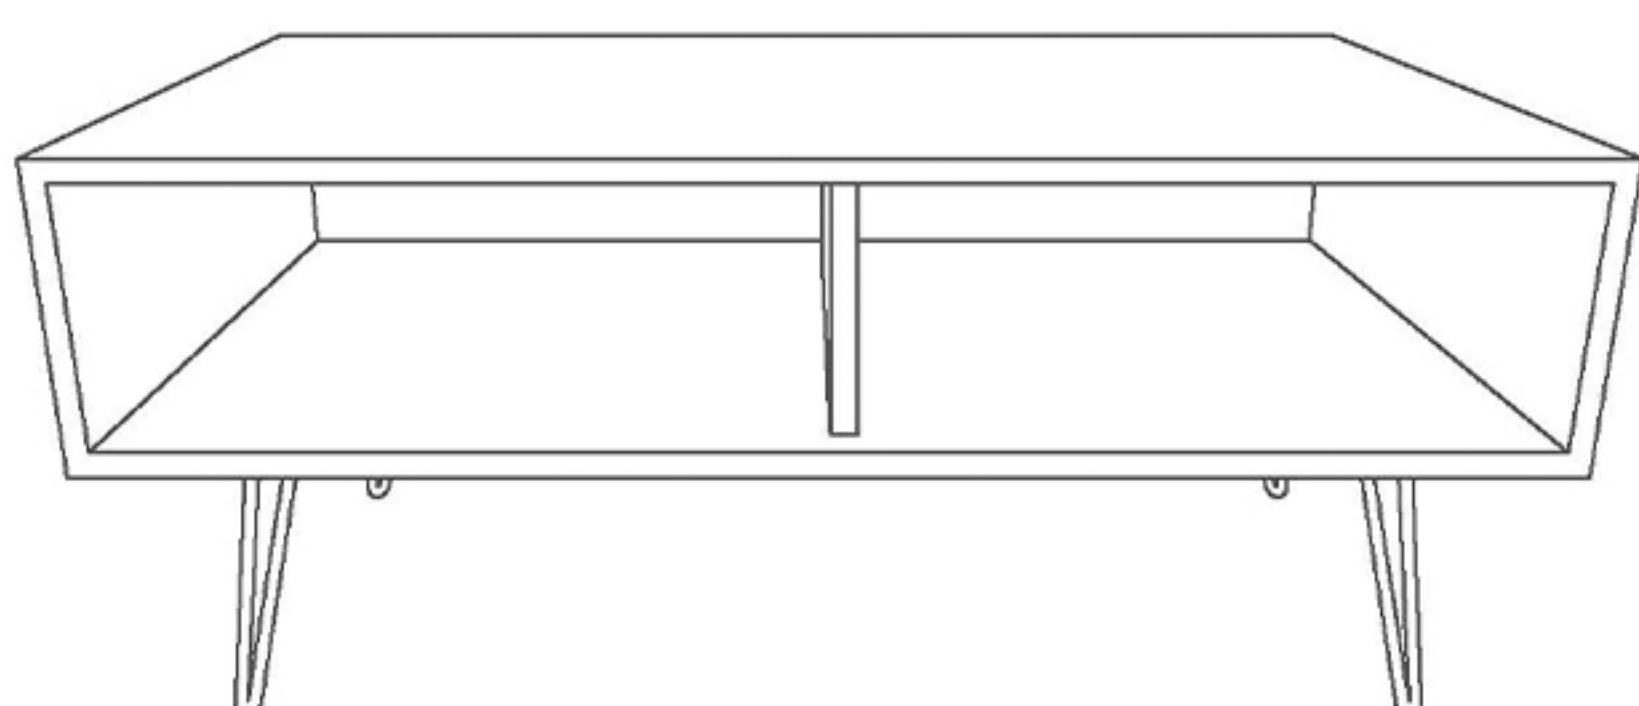

42 Inch Reclaim Wood Coffee Table

ASSEMBLY INSTRUCTIONS

01

02

03