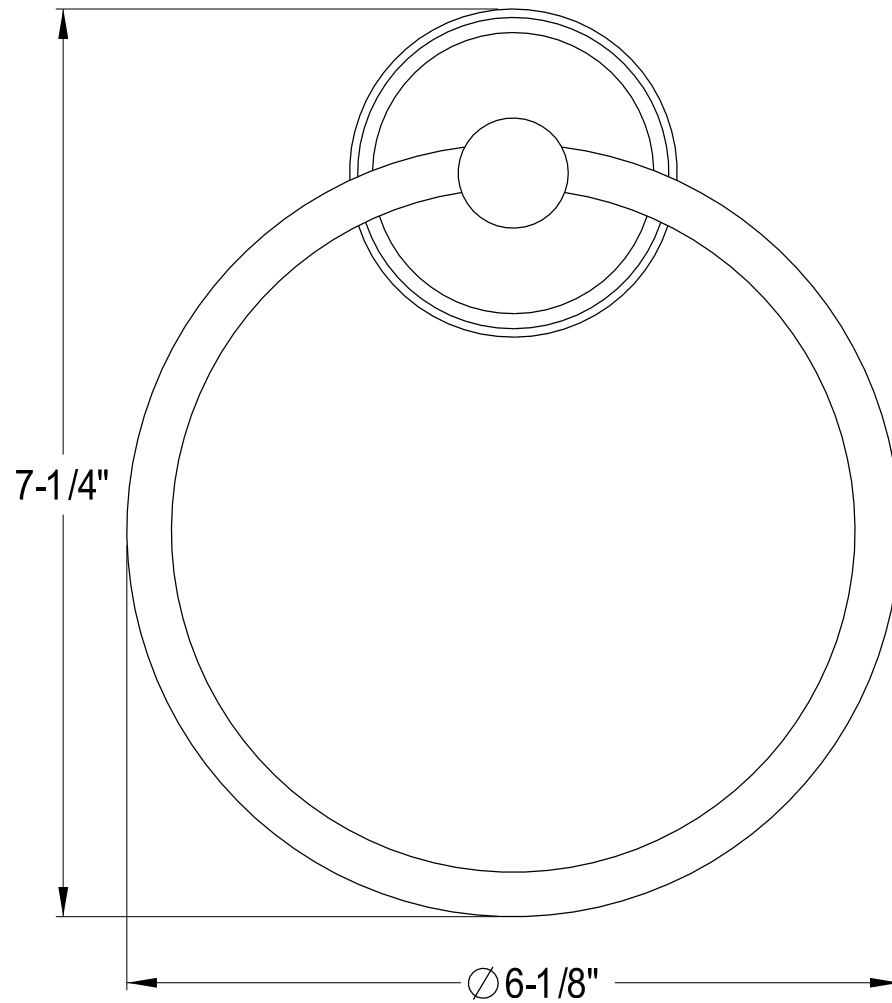

BA1113C,PB,ORB,SN

24" Dual Towel Bar

BA1114C,PB,ORB,SN

Towel Ring

BA1118C,PB,ORB,SN

Toilet Paper Holder