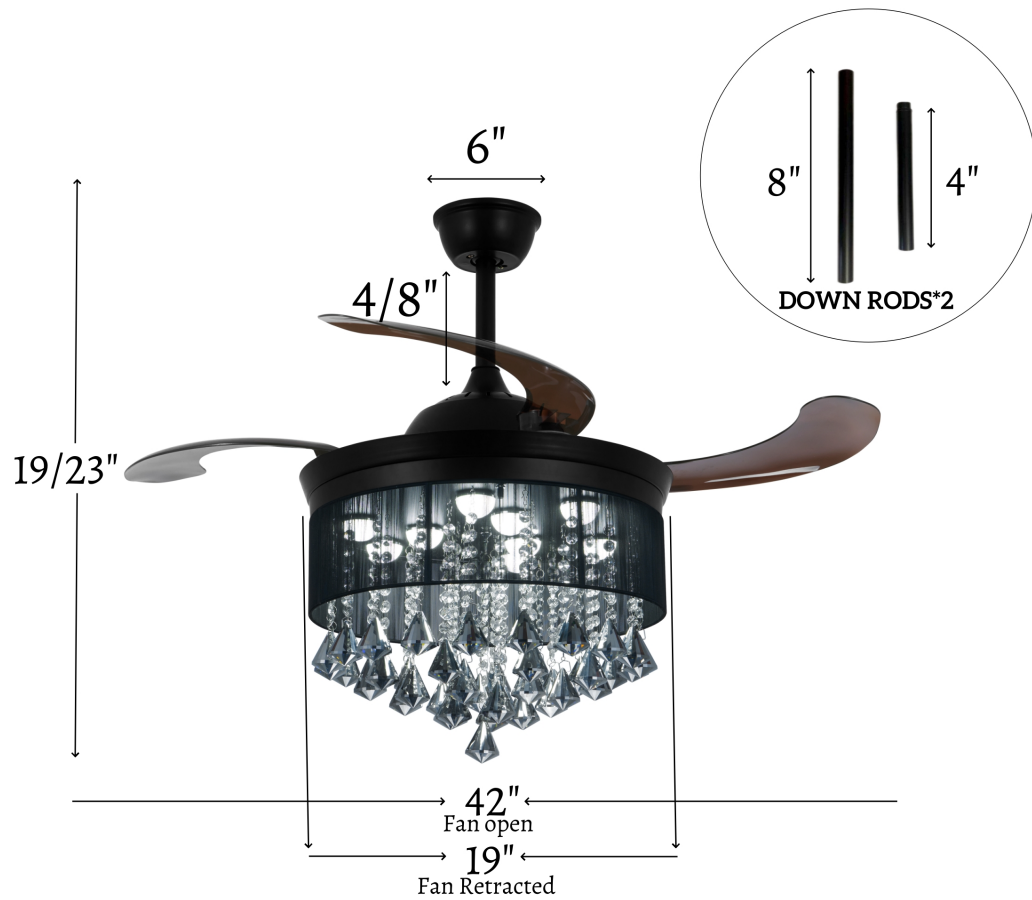

PRODUCT DIMENSIONS

Product with remote control

The remote control can be used to open or retract the fan blades.