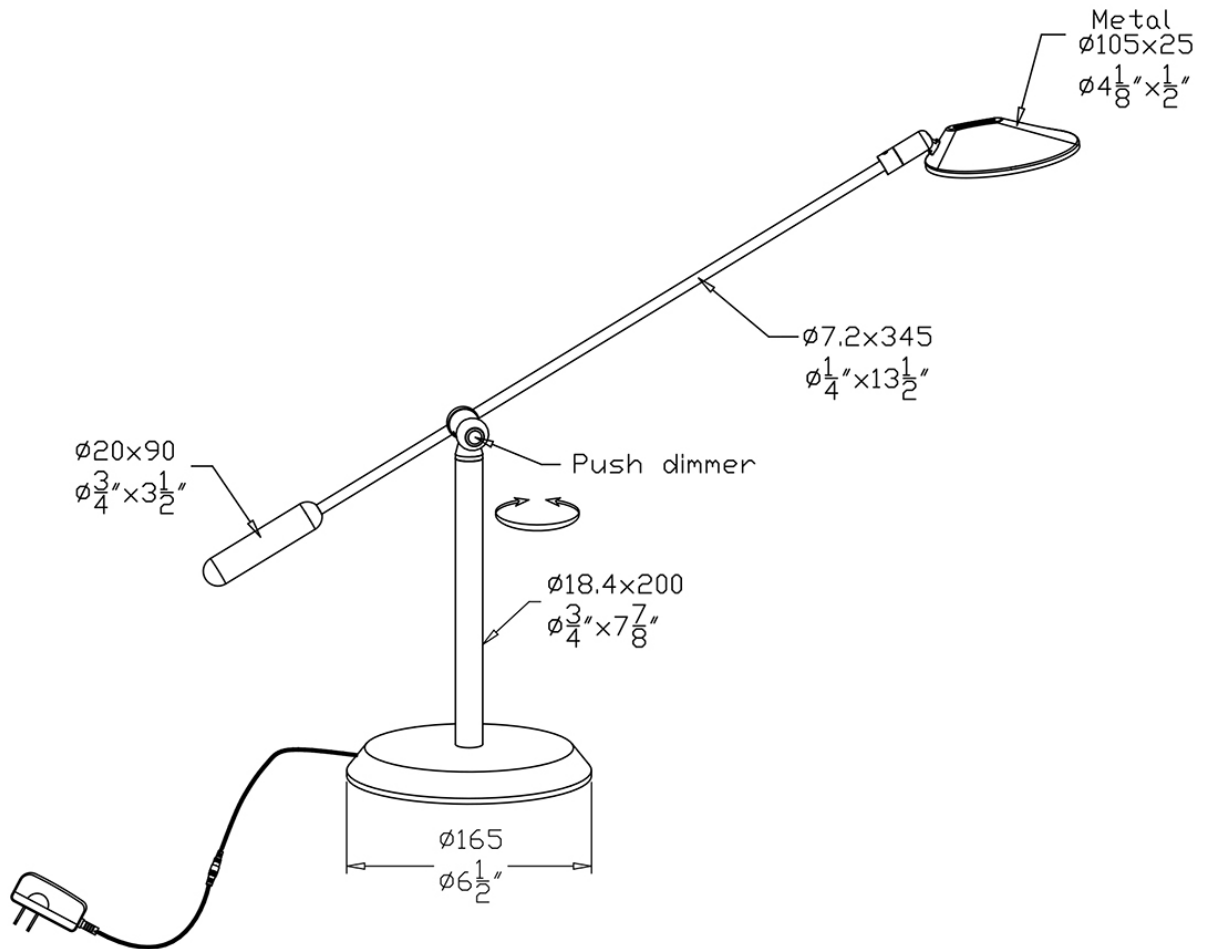

# SIRINO Satin Nickel Desk Lamp

Model No. PTL6001-SN

SIRINO LED Desk Lamp in a Satin Nickel finish

- Push-Button Dimmer with Memory
- 9W, 680 lm (Del'd)
- Stem Ht: 9"
- Total Arm length: 26"
- Base Dia.: 6.5"
- Color temperature: 3000K
- CRI: 80+
- 5 Year Warranty

## Product Specifications

**OAH (in.):** 26

**Overall Width (in.):** 26

**Depth (in.):** 6.5

**Bulb type:** Integrated LED

**Bulb wattage (watts):** 9

**Number of Bulbs:**

**Bulb included:**

**Control:** Push Dimmer

**LED info - Watts (W):** 9

**LED info - Lumens (lm):** 680

**LED info - lm/W:** 80

**LED info - CCT:** 3000K

**LED info - CRI:** 80+

**LED Reading Light info - Watts:**

**LED Reading Light info - lm:**

# SIRINO Satin Nickel Desk Lamp

Model No. PTL6001-SN

INPUT: AC 100~240V 50/60Hz  
OUTPUT: DC 24V 0.5A