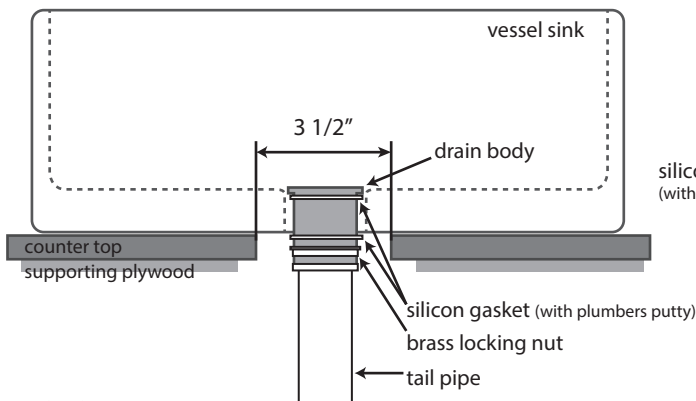

### 1 5/8" Pop up Drain

Overall Drain Height: 8 1/2" (with drain open) / 8" (with drain closed)

### 1 1/2" Pop up Drain

Overall Drain Height: 8" (with drain open) / 7 1/2" (with drain closed)

### Vessel Sink / Drain Installation (non-overflow)