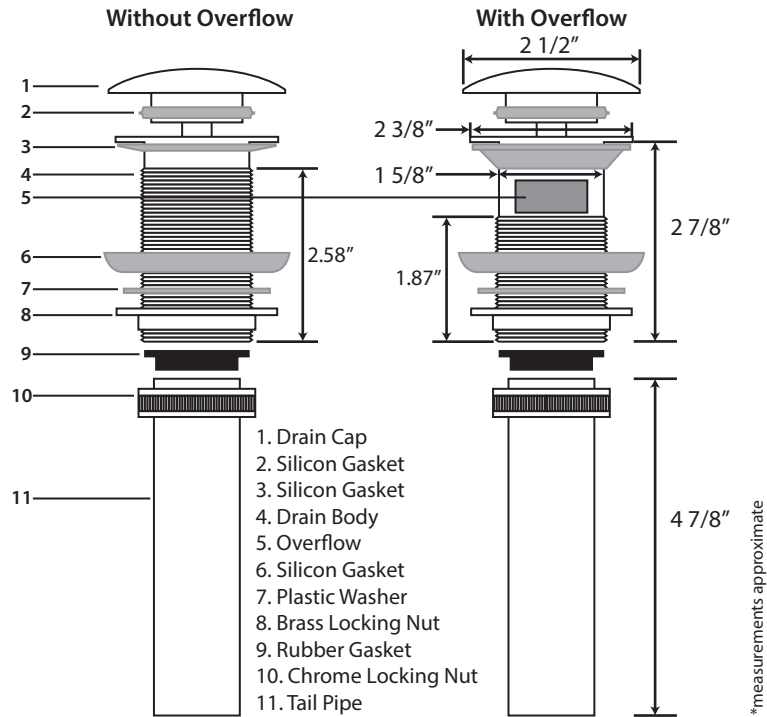

### 1 5/8" Pop up Drain

Overall Drain Height: 8 1/2" (with drain open) / 8" (with drain closed)

### 1 1/2" Pop up Drain

Overall Drain Height: 8" (with drain open) / 7 1/2" (with drain closed)

### Vessel Sink / Drain Installation (non-overflow)