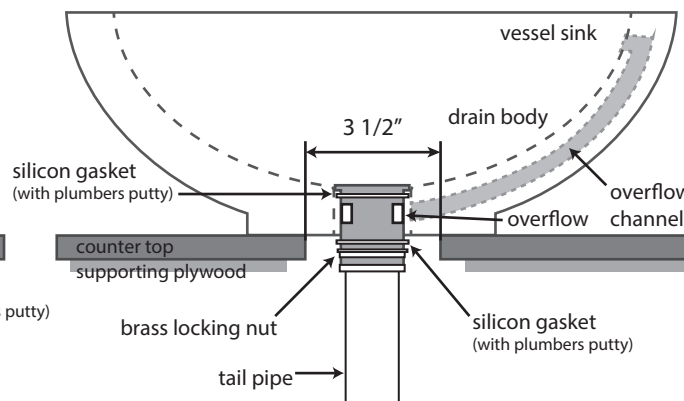

### 1 5/8" Pop up Drain

Overall Drain Height: 8 1/2" (with drain open) / 8" (with drain closed)

### 1 1/2" Pop up Drain

Overall Drain Height: 8" (with drain open) / 7 1/2" (with drain closed)

### Vessel Sink / Drain Installation (non-overflow)

### Vessel Sink / Drain Installation (overflow)