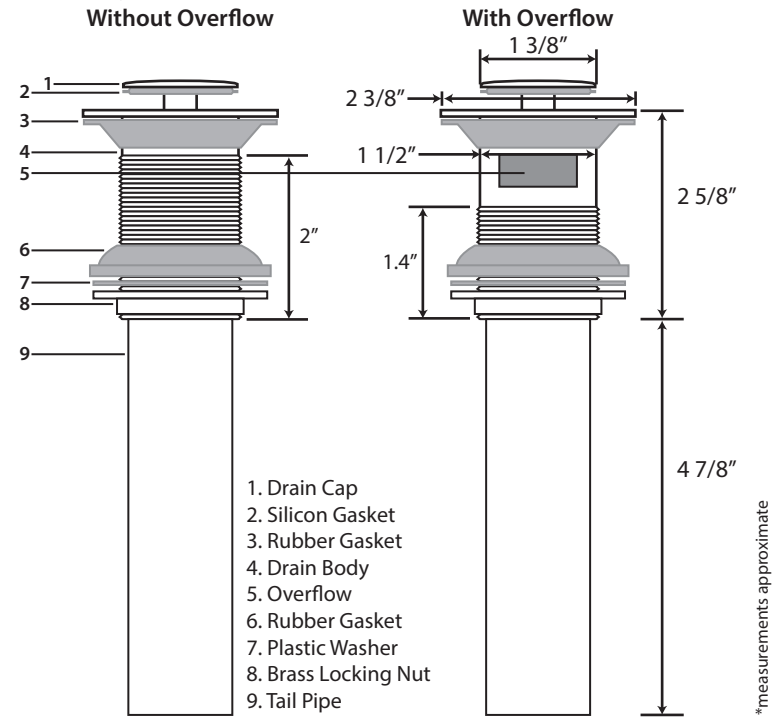

### 1 5/8" Pop up Drain

Overall Drain Height: 8 1/2" (with drain open) / 8" (with drain closed)

### 1 1/2" Pop up Drain

Overall Drain Height: 8" (with drain open) / 7 1/2" (with drain closed)

### Vessel Sink / Drain Installation (non-overflow)

### Vessel Sink / Drain Installation (overflow)