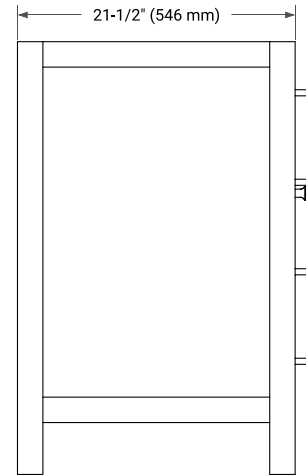

42" RIGHT OFFSET CABINET

BASE CABINET DIMENSIONS

42" W x 21.5" D x 33.5" H

FEATURES

- Solid wood frame with engineered wood panels
- Dovetail drawers and joints
- Soft closing doors & drawers

HARDWARE FINISHES*

White Grey

FRONT VIEW

SIDE VIEW

PLAN VIEW

43" RIGHT RECTANGLE SINK COUNTERTOP WITH 0.75 IN. THICKNESS

OVERALL DIMENSIONS

43" W x 22" D x 0.75" H

COUNTERTOP OPTIONS

Carrara Marble

FEATURES

- Solid countertop with mitered edges & seams
- Undermount white rectangular sink
- Pre-drilled for 8" widespread faucet

INCLUDED

- Countertop
- Matching Backsplash
- Rectangle Sink

COUNTERTOP PLAN VIEW

EDGE SIDE VIEW

THREE DIMENSIONAL COUNTERTOP VIEW