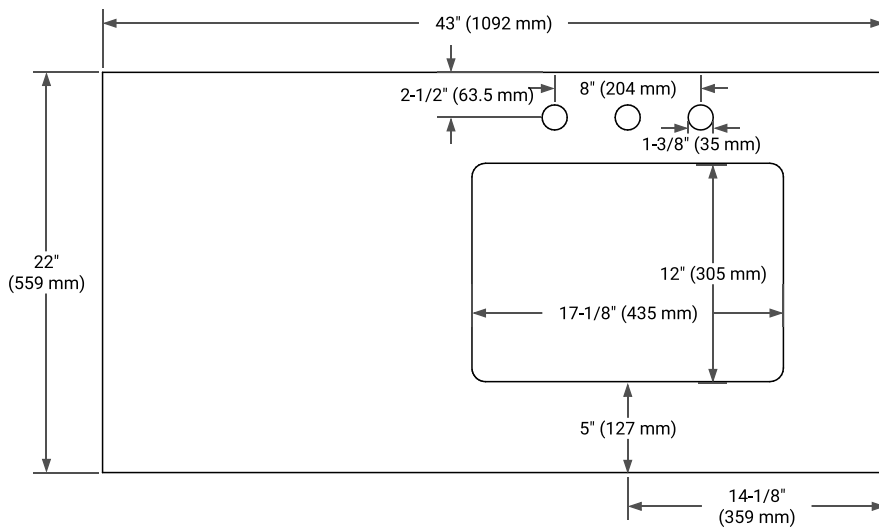

42" RIGHT OFFSET CABINET

BASE CABINET DIMENSIONS

42" W x 21.5" D x 33.5" H

FEATURES

- Solid wood frame with engineered wood panels
- Dovetail drawers and joints
- Soft closing doors & drawers

HARDWARE FINISHES*

White Grey

FRONT VIEW

SIDE VIEW

PLAN VIEW

43" RIGHT RECTANGLE SINK COUNTERTOP WITH 0.75 IN. THICKNESS

OVERALL DIMENSIONS

43" W x 22" D x 0.75" H

COUNTERTOP OPTIONS

Carrara Marble

FEATURES

- Solid countertop with mitered edges & seams
- Undermount white rectangular sink
- Pre-drilled for 8" widespread faucet

INCLUDED

- Countertop
- Matching Backsplash
- Rectangle Sink

COUNTERTOP PLAN VIEW

EDGE SIDE VIEW

THREE DIMENSIONAL COUNTERTOP VIEW