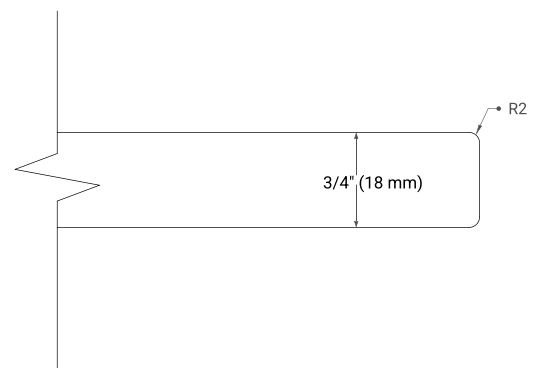

White Grey

FRONT VIEW

SIDE VIEW

PLAN VIEW

43" RIGHT RECTANGLE SINK COUNTERTOP WITH 0.75 IN. THICKNESS

OVERALL DIMENSIONS

43" W x 22" D x 0.75" H

COUNTERTOP OPTIONS

Carrara Marble

FEATURES

- Solid countertop with mitered edges & seams
- Undermount white rectangular sink
- Pre-drilled for 8" widespread faucet

INCLUDED

- Countertop
- Matching Backsplash
- Rectangle Sink

COUNTERTOP PLAN VIEW

EDGE SIDE VIEW

THREE DIMENSIONAL COUNTERTOP VIEW