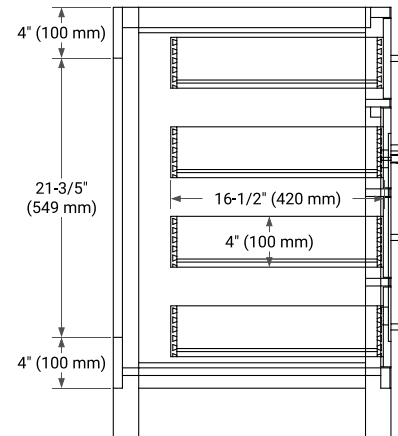

42" RIGHT OFFSET CABINET

BASE CABINET DIMENSIONS

42" W x 21.5" D x 33.5" H

FEATURES

- Solid wood frame with engineered wood panels
- Dovetail drawers and joints
- Soft closing doors & drawers

HARDWARE FINISHES*

White Grey

FRONT VIEW

SIDE VIEW

PLAN VIEW

43" RIGHT RECTANGLE SINK COUNTERTOP WITH 0.75 IN. THICKNESS

OVERALL DIMENSIONS

43" W x 22" D x 0.75" H

COUNTERTOP OPTIONS

Carrara Marble

FEATURES

- Solid countertop with mitered edges & seams
- Undermount white rectangular sink
- Pre-drilled for 8" widespread faucet

INCLUDED

- Countertop
- Matching Backsplash
- Rectangle Sink

COUNTERTOP PLAN VIEW

EDGE SIDE VIEW

THREE DIMENSIONAL COUNTERTOP VIEW