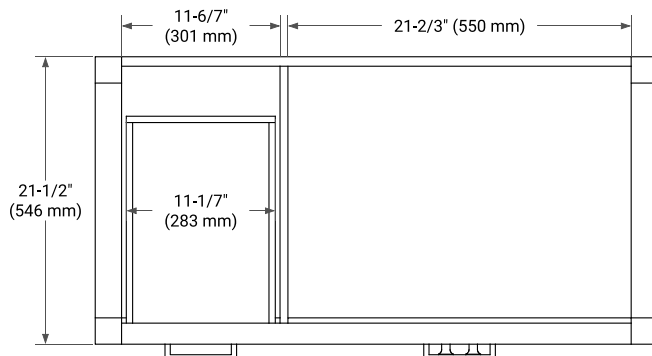

42" RIGHT OFFSET CABINET

BASE CABINET DIMENSIONS

42" W x 21.5" D x 33.5" H

FEATURES

- Solid wood frame with engineered wood panels
- Dovetail drawers and joints
- Soft closing doors & drawers

HARDWARE FINISHES*

White Grey

FRONT VIEW

SIDE VIEW

PLAN VIEW

43" RIGHT RECTANGLE SINK COUNTERTOP WITH 0.75 IN. THICKNESS

OVERALL DIMENSIONS

43" W x 22" D x 0.75" H

COUNTERTOP OPTIONS

Carrara Marble

FEATURES

- Solid countertop with mitered edges & seams
- Undermount white rectangular sink
- Pre-drilled for 8" widespread faucet

INCLUDED

- Countertop
- Matching Backsplash
- Rectangle Sink

COUNTERTOP PLAN VIEW

EDGE SIDE VIEW

THREE DIMENSIONAL COUNTERTOP VIEW