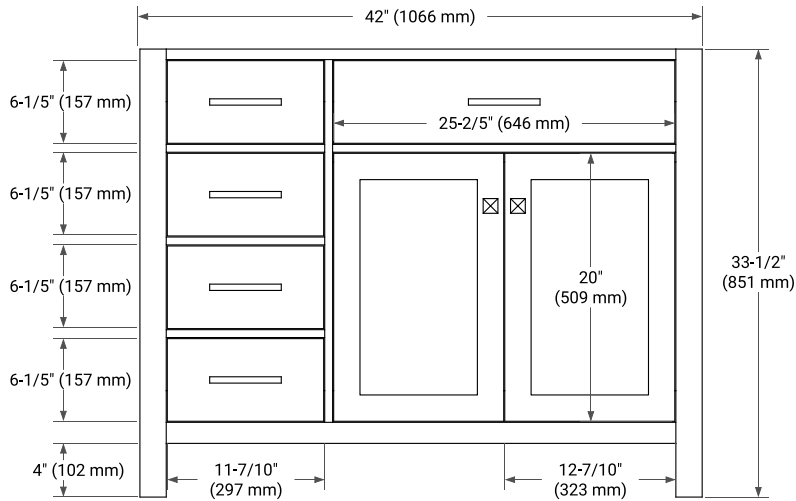

42" RIGHT OFFSET CABINET

BASE CABINET DIMENSIONS

42" W x 21.5" D x 33.5" H

FEATURES

- Solid wood frame with engineered wood panels
- Dovetail drawers and joints
- Soft closing doors & drawers

HARDWARE FINISHES*

White Grey

FRONT VIEW

SIDE VIEW

PLAN VIEW

43" RIGHT RECTANGLE SINK COUNTERTOP WITH 0.75 IN. THICKNESS

OVERALL DIMENSIONS

43" W x 22" D x 0.75" H

COUNTERTOP OPTIONS

Carrara Marble

FEATURES

- Solid countertop with mitered edges & seams
- Undermount white rectangular sink
- Pre-drilled for 8" widespread faucet

INCLUDED

- Countertop
- Matching Backsplash
- Rectangle Sink

COUNTERTOP PLAN VIEW

EDGE SIDE VIEW

THREE DIMENSIONAL COUNTERTOP VIEW