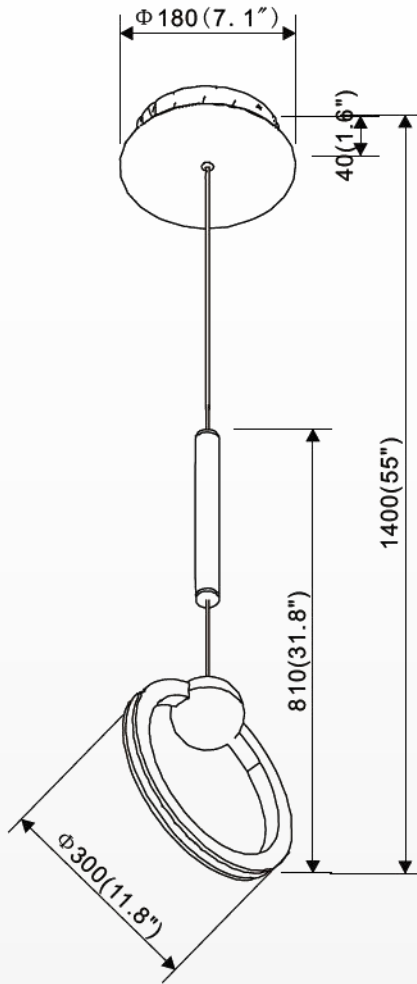

LED Pendant Lights

SPECIFICATION

- Dimension: 11.8"×55"
- Wattage: 9W
- Voltage: 120V
- Temp: 3000K
- Lumens: 520LM
- Dimmable: ELV , DIMMING 5%-100%
- CRI: > 80
- Material : Iron+Aluminum+Acrylic
- Lifespan : 50000hs
- Warranty: 3 years
- Operation temperature : -20°C-40°C

AVAILABLE FINISH

WHAT'S IN THE BOX:

mounting bracket; plastic anchors;
anchor screws; outlet screws;
wire connectors, ground screw,
canopy screw, gloves