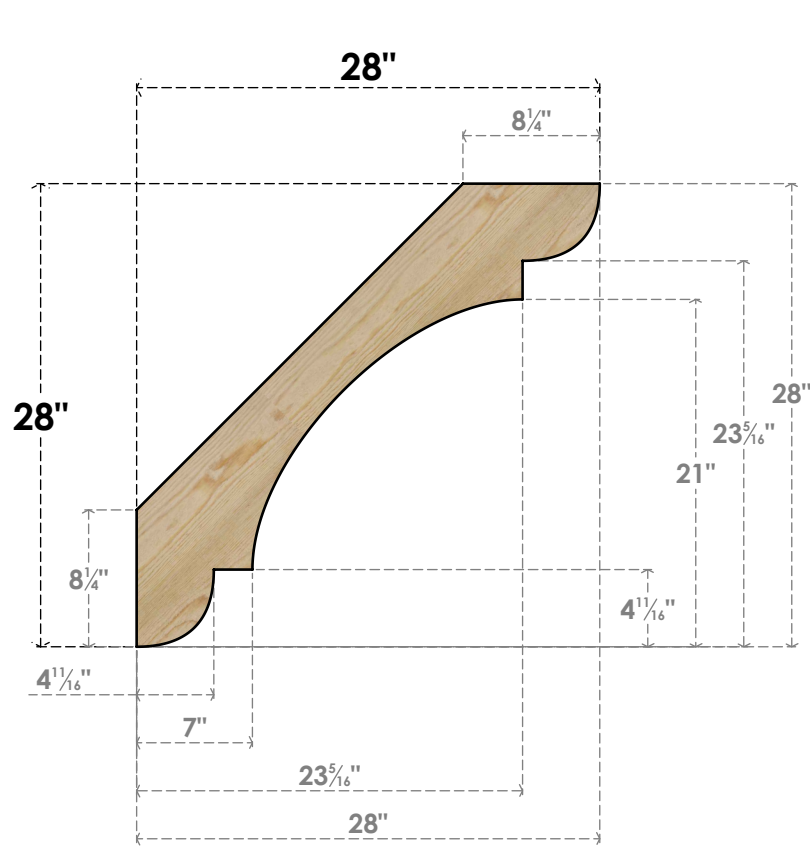

BRC06X28X28OLY00RDF

6"W X 28"D X 28"H OLYMPIC ROUGH SAWN BRACE, DOUGLAS FIR

SIDE

FRONT

EKENA MILLWORK
 2300 WEST MAIN ST.
 CLARKSVILLE, TX 75426
 TOLL FREE: 866-607-0453
 WWW.EKENAMILLWORK.COM

NOTES

1. INSTALLATION TO BE COMPLETED IN ACCORDANCE WITH MANUFACTURER'S SPECIFICATIONS.
2. DRAWING MAY NOT BE TO SCALE
3. THIS DRAWING IS INTENDED FOR DESIGN AND PLANNING PURPOSES ONLY.
4. ALL INFORMATION CONTAINED HEREIN WAS CURRENT AT THE TIME OF DEVELOPMENT BUT MUST BE REVIEWED AND APPROVED BY THE PRODUCT MANUFACTURER TO BE CONSIDERED ACCURATE.
5. PRODUCTS ARE NOT KILN DRIED. THIS ITEM IS UNIQUE AND WILL CONTAIN THE NATURAL VARIATIONS THAT THE WOOD SPECIES OFFERS. THIS MAY RESULT IN VARIATIONS UP TO 1/4"