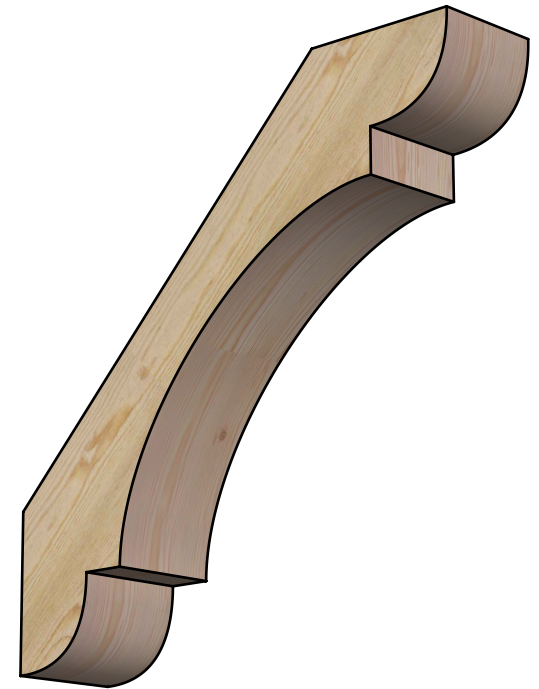

BRC06X28X28OLY00RDF

6"W X 28"D X 28"H OLYMPIC ROUGH SAWN BRACE, DOUGLAS FIR

SIDE

FRONT

EKENA MILLWORK
 2300 WEST MAIN ST.
 CLARKSVILLE, TX 75426
 TOLL FREE: 866-607-0453
 WWW.EKENAMILLWORK.COM

NOTES

1. INSTALLATION TO BE COMPLETED IN ACCORDANCE WITH MANUFACTURER'S SPECIFICATIONS.
2. DRAWING MAY NOT BE TO SCALE
3. THIS DRAWING IS INTENDED FOR DESIGN AND PLANNING PURPOSES ONLY.
4. ALL INFORMATION CONTAINED HEREIN WAS CURRENT AT THE TIME OF DEVELOPMENT BUT MUST BE REVIEWED AND APPROVED BY THE PRODUCT MANUFACTURER TO BE CONSIDERED ACCURATE.
5. PRODUCTS ARE NOT KILN DRIED. THIS ITEM IS UNIQUE AND WILL CONTAIN THE NATURAL VARIATIONS THAT THE WOOD SPECIES OFFERS. THIS MAY RESULT IN VARIATIONS UP TO 1/4"