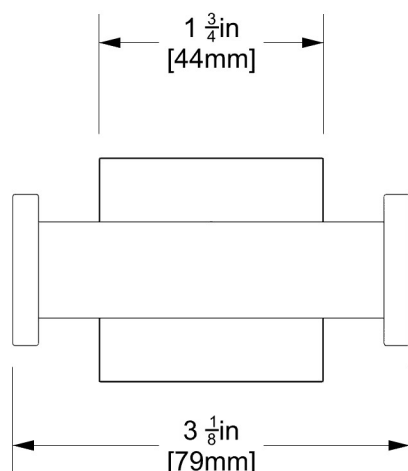

DIMENSIONS

Backed by our lifetime warranty, you can trust our products to always exceed your expectations and live up to their name.

1550 Factor Ave. San Leandro, CA 94577
Phone #: 800.227.5640
Email: cs@gatcoinc.com