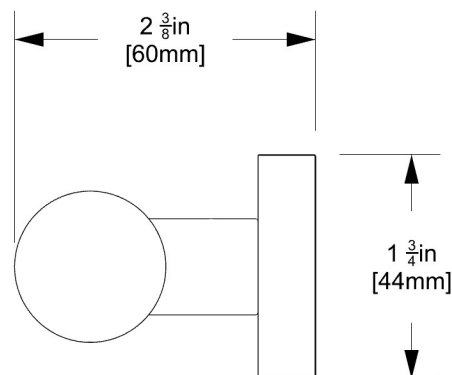

DIMENSIONS

Backed by our lifetime warranty, you can trust our products to always exceed your expectations and live up to their name.

1550 Factor Ave. San Leandro, CA 94577
Phone #: 800.227.5640
Email: cs@gatcoinc.com