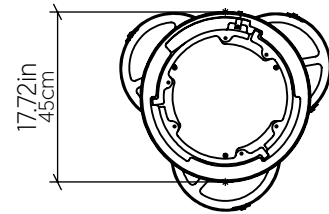

1543 [E26]

Name: Element Accord Pendant 1543
Collection: Element
Application: Pendant
Construction: Natural Wood Veneer, MDF

Specifications

Light Source: 3X 25W 120V-240V E26 (medium base)
Driver Location: N/A
Color Temperature: Lamp Dependent
Dimming Option: Lamp Dependent
CRI: Lamp Dependent
Delivered Lumens: Lamp Dependent
Total Power: Lamp Dependent
Input Voltage: 120V - 240V
Input Frequency: 60 Hz
Canopy Dimension: H0.8cm Ø13,5cm / H0.31" Ø5.31"
Height Adjustment Limit: 10'

Fixture Image

Technical Drawing

Photometric Graph

Standards