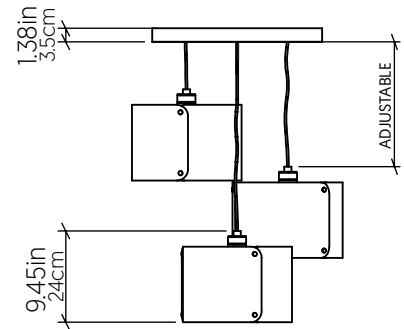

1543 [E26]

Name: Element Accord Pendant 1543
Collection: Element
Application: Pendant
Construction: Natural Wood Veneer, MDF

Specifications

Light Source: 3X 25W 120V-240V E26 (medium base)
Driver Location: N/A
Color Temperature: Lamp Dependent
Dimming Option: Lamp Dependent
CRI: Lamp Dependent
Delivered Lumens: Lamp Dependent
Total Power: Lamp Dependent
Input Voltage: 120V - 240V
Input Frequency: 60 Hz
Canopy Dimension: H0.8cm Ø13,5cm / H0.31" Ø5.31"
Height Adjustment Limit: 10'

Fixture Image

Technical Drawing

Photometric Graph

Standards