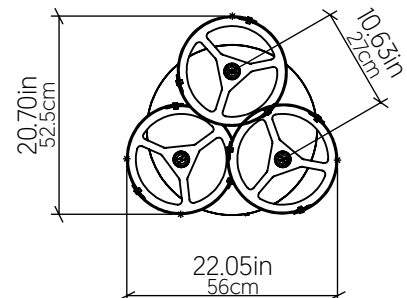

1543 [E26]

Name: Element Accord Pendant 1543
Collection: Element
Application: Pendant
Construction: Natural Wood Veneer, MDF

Specifications

Light Source: 3X 25W 120V-240V E26 (medium base)
Driver Location: N/A
Color Temperature: Lamp Dependent
Dimming Option: Lamp Dependent
CRI: Lamp Dependent
Delivered Lumens: Lamp Dependent
Total Power: Lamp Dependent
Input Voltage: 120V - 240V
Input Frequency: 60 Hz
Canopy Dimension: H0.8cm Ø13,5cm / H0.31" Ø5.31"
Height Adjustment Limit: 10'

Fixture Image

Technical Drawing

Photometric Graph

Standards