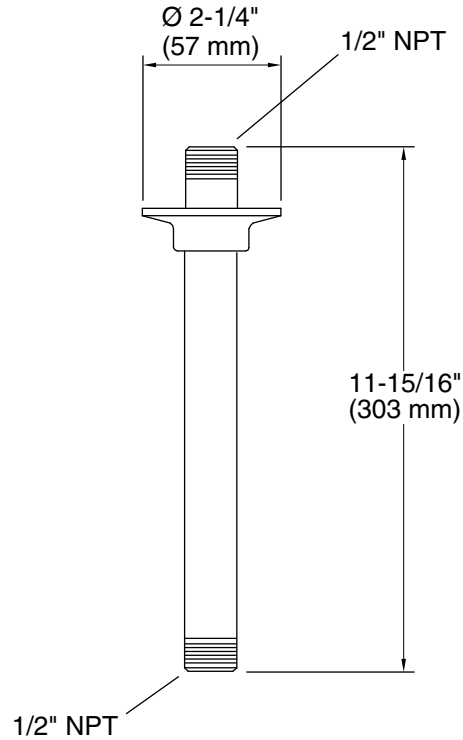

Features

- 1/2" NPT connections
- Includes flange
- 12" (303 mm) straight shower arm

Material

- Brass
- KOHLER® finishes resist corrosion and tarnishing

Installation

- Ceiling-mount

Recommended Products/Accessories

Technical Information

All product dimensions are nominal.

Handshower:

Rated maximum flow: 0 gal/min (0 l/min)

Notes

Install this product according to the installation instructions.