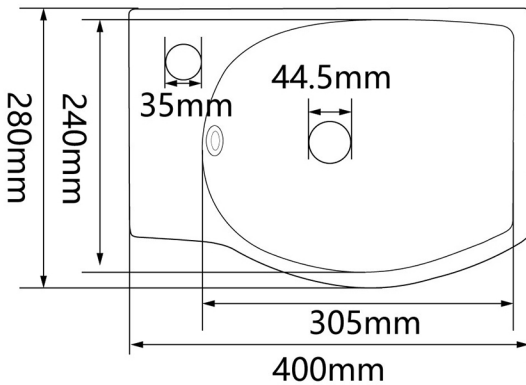

FEATURES

- High-Temperature Fired Ceramic Construction
- Smooth, Easy-to-Clean Surface
- Dense Curved Basin Design
- Non-Yellowing, Long-Lasting Material
- Standard 95mm Basin Depth
- Compatible with Standard Drain Assembly
- Sleek Wall-Mounted Design
- Flexible Faucet Hole Options

SPECIFICATIONS

- Material: Ceramic
- Outer Dimensions: 400mm × 280mm × 145mm
- Inner Dimensions: 305mm × 240mm × 95mm
- Mounting Hole Distance: 260mm
- Drain Diameter: 44.5mm
- Faucet Hole Diameter: 35mm
- Faucet Hole Position: Left
- Drain Position: Center
- Overflow: Yes
- Overflow Ring Color: Electroplated Silver
- Weight: 8.15 KG
- Shape: Irregular