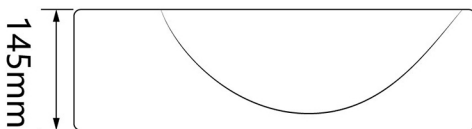

FEATURES

- High-Temperature Fired Ceramic Construction
- Smooth, Easy-to-Clean Surface
- Dense Curved Basin Design
- Non-Yellowing, Long-Lasting Material
- Standard 95mm Basin Depth
- Compatible with Standard Drain Assembly
- Sleek Wall-Mounted Design
- Flexible Faucet Hole Options

SPECIFICATIONS

- Material: Ceramic
- Outer Dimensions: 400mm × 280mm × 145mm
- Inner Dimensions: 305mm × 240mm × 95mm
- Mounting Hole Distance: 260mm
- Drain Diameter: 44.5mm
- Faucet Hole Diameter: 35mm
- Faucet Hole Position: Left
- Drain Position: Center
- Overflow: Yes
- Overflow Ring Color: Electroplated Silver
- Weight: 8.15 KG
- Shape: Irregular