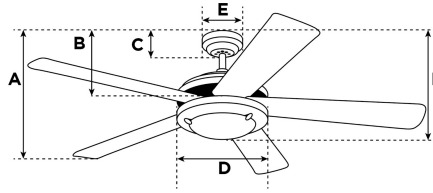

SPECIFICATION SHEET

Ceiling Fan

52 in. Brushed Nickel Finish
Reversible Blades (Rosewood/Bird's Eye Maple) Frosted Ribbed Glass

Specifications

Size	52"
Blades.....	Reversible MDF Blades (Rosewood/Bird's Eye Maple)
Blade Pitch.....	11°
Approved Location	Indoor
Suggested Room Size.....	Large Room (up to 15x15)
Down Rod.....	N/A
Installation.....	Hugger
Max. Ceiling Angle.....	N/A
Lead Wire	12"
Light Bulb Usage.....	Includes (4) Candelabra (E12) Base, 4.5 Watt B11 LED Lamps
Control	Pull chain included
Motor Finish.....	Brushed Nickel
Motor Material	Cold Rolled Steel Motor 153mm x 15mm
Reverse Airflow.....	Yes
Capacitor	Triple
Switch Housing Cap.....	Not Included

A. Top of Canopy to Bottom of Blades	7.1"
B. Top of Canopy to Bottom of Switch House	8.1"
C. Top of Canopy to Bottom of Canopy	N/A
D. Width of Motor Housing.....	11.5"
E. Width of Canopy.....	N/A
F. Top of Canopy to Bottom of Glass.....	13"