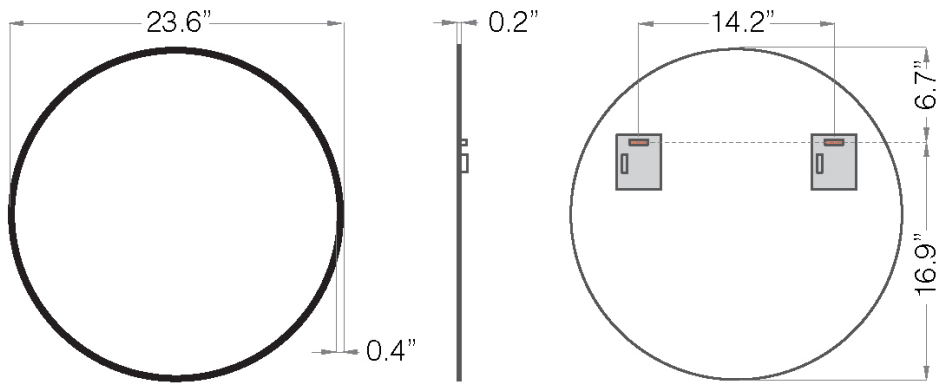

Rondo 60

Features

- Round Wall Mirror
- Diameter: 23.6"
- Available with Black or Gold Frame or Frameless
- Frame Thickness: 0.4"
- Mounting Hardware Included
- Made in Spain

SKU# | Option:

- Rondo 60A | Frameless
- Rondo 60BL | Black
- Rondo 60GD | Gold

Finishes:

- Frameless
- Black
- Gold

* WS Bath Collections reserve the right to make revisions without notice to product specifications, dimensions, or information.

Collection Rondo	Model Rondo 60	Dimensions Metric <i>1 inch = 2.54 cm</i> <i>1 inch = 25.4 mm</i>	 1051 Lea Drive - Collegeville, PA 19426 Tel. 215 513 9400 - Fax 610 831 0215 www.ws bathcollections.com - info@ws bathcollections.com
----------------------------	----------------------------	--	---

* WS Bath Collections reserve the right to make revisions without notice to product specifications, dimensions, or information.

Collection Rondo	Model Rondo 60	Dimensions Metric <i>1 inch = 2.54 cm</i> <i>1 inch = 25.4 mm</i>	 1051 Lea Drive - Collegeville, PA 19426 Tel. 215 513 9400 - Fax 610 831 0215 www.ws bathcollections.com - info@ws bathcollections.com
------------------------------	----------------------------	--	---