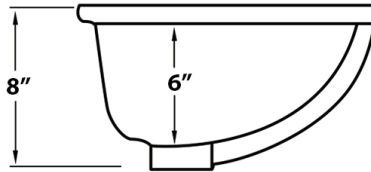

DIMENSIONS

SCAN TO REGISTER YOUR WARRANTY

or visit
www.ruvati.com/register

RUVATI USA
www.ruvati.com

Phone: 1.855.478.8284
Email: support@ruvati.com