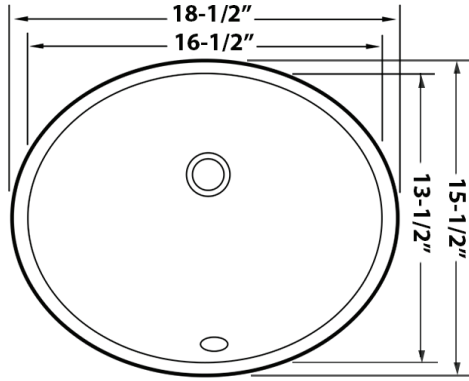

DIMENSIONS

SCAN TO REGISTER YOUR WARRANTY

or visit
www.ruvati.com/register

RUVATI USA
www.ruvati.com

Phone: 1.855.478.8284
Email: support@ruvati.com