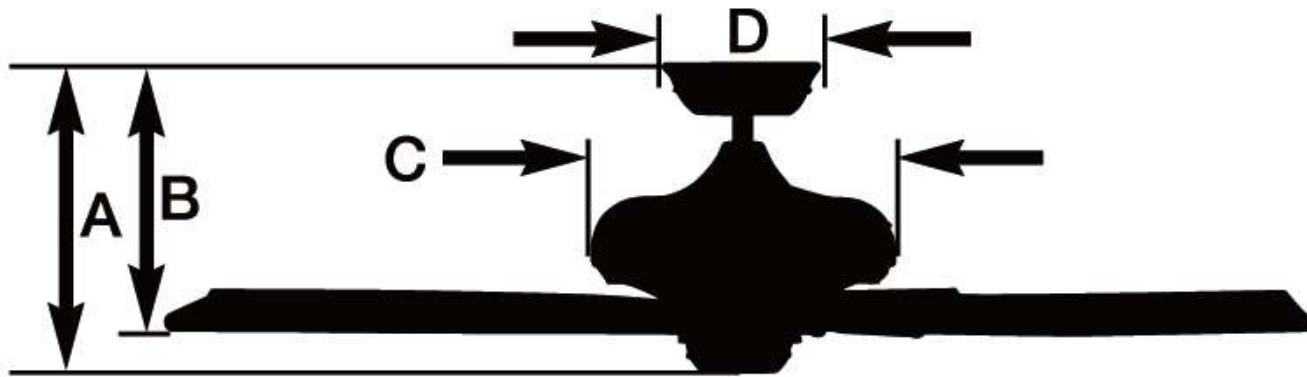

# Product Dimensions

**A.** Total Fan Height: **17.0 / 13.0"**

**B.** Bottom of Blade to Ceiling: **9.5" / 13.5"**

**C.** Width of Housing: **12.0"**

**D.** Width of Canopy: **5.3"**