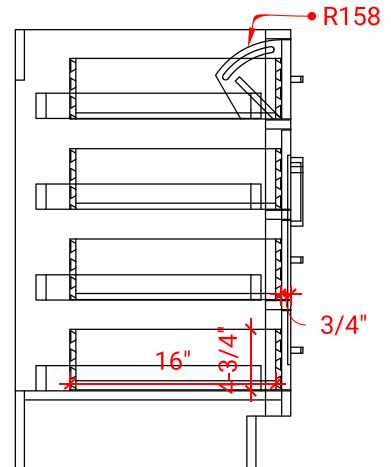

48" SINGLE SINK BASE CABINET

BASE CABINET DIMENSIONS

48" W x 21.5" D x 34.5" H

FEATURES

- Solid wood frame & plywood panels
- Dovetail drawers and joints
- Soft closing doors & drawers

HARDWARE FINISHES

Brushed Nickel Satin Brass Matte Black Polished Chrome

AVAILABLE COLORS

White Grey Midnight Blue

FRONT VIEW

SIDE VIEW

PLAN VIEW

48" SINGLE OVAL SINK COUNTERTOP WITH 1.5 IN. THICKNESS

OVERALL DIMENSIONS

48.25" W x 22" D x 1.5" H

COUNTERTOP PLAN VIEW

EDGE SIDE VIEW

THREE DIMENSIONAL COUNTERTOP VIEW