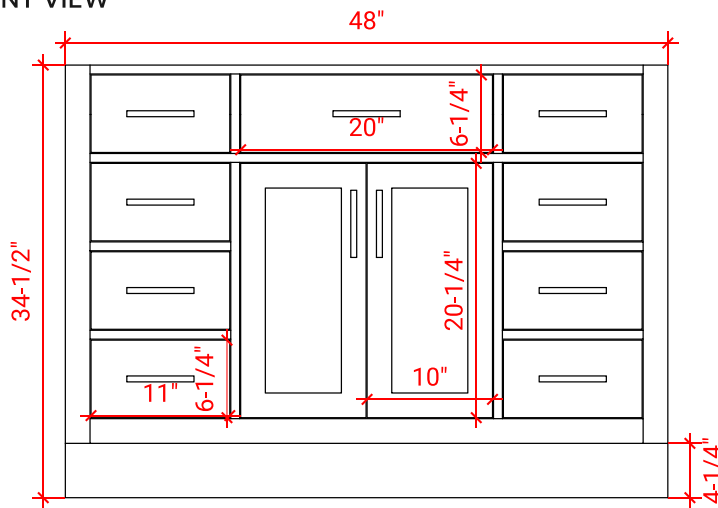

48" SINGLE SINK BASE CABINET

BASE CABINET DIMENSIONS

48" W x 21.5" D x 34.5" H

FEATURES

- Solid wood frame & plywood panels
- Dovetail drawers and joints
- Soft closing doors & drawers

HARDWARE FINISHES

Brushed Nickel Satin Brass Matte Black Polished Chrome

AVAILABLE COLORS

White Grey Midnight Blue

FRONT VIEW

SIDE VIEW

PLAN VIEW

48" SINGLE OVAL SINK COUNTERTOP WITH 1.5 IN. THICKNESS

OVERALL DIMENSIONS

48.25" W x 22" D x 1.5" H

COUNTERTOP OPTIONS

Carrara White Quartz

FEATURES

- Solid countertop with mitered edges & seams
- Undermount white oval sink
- Pre-drilled for 8" widespread faucet

INCLUDED

- Countertop
- Matching Backsplash
- Oval Sink

COUNTERTOP PLAN VIEW

EDGE SIDE VIEW

THREE DIMENSIONAL COUNTERTOP VIEW