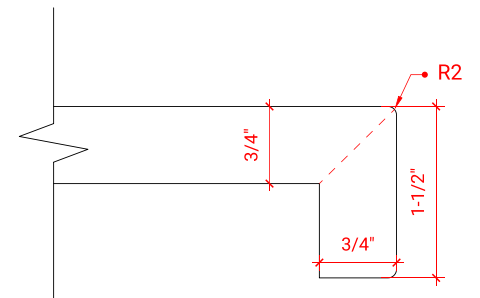

48" SINGLE SINK BASE CABINET

BASE CABINET DIMENSIONS

48" W x 21.5" D x 34.5" H

FEATURES

- Solid wood frame & plywood panels
- Dovetail drawers and joints
- Soft closing doors & drawers

HARDWARE FINISHES

Brushed Nickel Satin Brass Matte Black Polished Chrome

AVAILABLE COLORS

White Grey Midnight Blue

FRONT VIEW

SIDE VIEW

PLAN VIEW

48" SINGLE OVAL SINK COUNTERTOP WITH 1.5 IN. THICKNESS

OVERALL DIMENSIONS

48.25" W x 22" D x 1.5" H

COUNTERTOP OPTIONS

Carrara White Quartz

FEATURES

- Solid countertop with mitered edges & seams
- Undermount white oval sink
- Pre-drilled for 8" widespread faucet

INCLUDED

- Countertop
- Matching Backsplash
- Oval Sink

COUNTERTOP PLAN VIEW

EDGE SIDE VIEW

THREE DIMENSIONAL COUNTERTOP VIEW