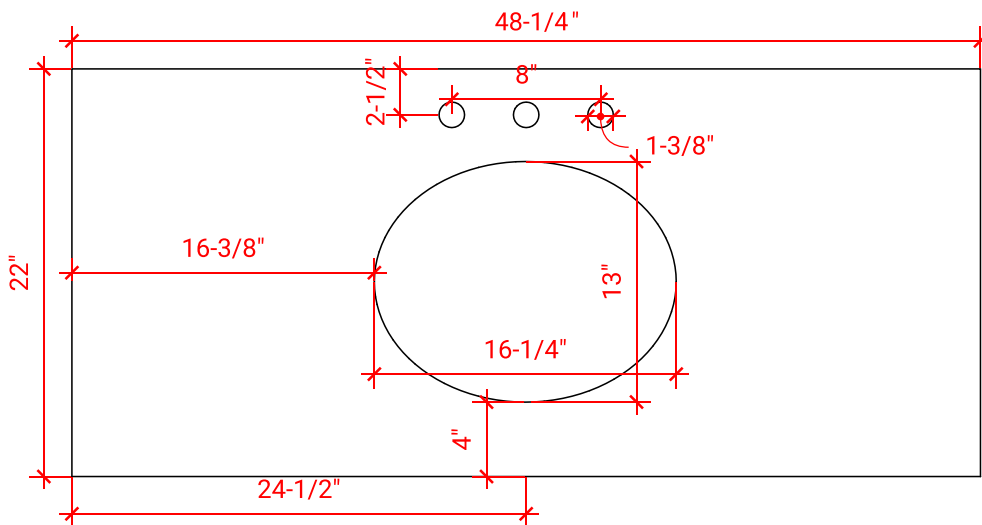

48" SINGLE SINK BASE CABINET

BASE CABINET DIMENSIONS

48" W x 21.5" D x 34.5" H

FEATURES

- Solid wood frame & plywood panels
- Dovetail drawers and joints
- Soft closing doors & drawers

HARDWARE FINISHES

Brushed Nickel Satin Brass Matte Black Polished Chrome

AVAILABLE COLORS

White Grey Midnight Blue

FRONT VIEW

SIDE VIEW

PLAN VIEW

48" SINGLE OVAL SINK COUNTERTOP WITH 1.5 IN. THICKNESS

OVERALL DIMENSIONS

48.25" W x 22" D x 1.5" H

COUNTERTOP PLAN VIEW

EDGE SIDE VIEW

THREE DIMENSIONAL COUNTERTOP VIEW