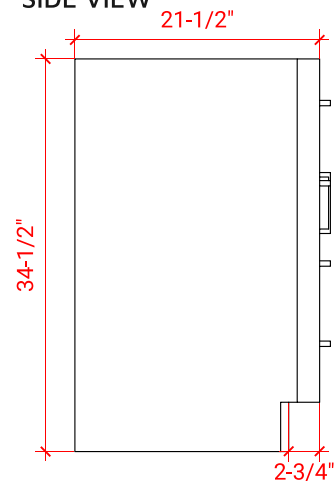

48" SINGLE SINK BASE CABINET

BASE CABINET DIMENSIONS

48" W x 21.5" D x 34.5" H

FEATURES

- Solid wood frame & plywood panels
- Dovetail drawers and joints
- Soft closing doors & drawers

HARDWARE FINISHES

Brushed Nickel Satin Brass Matte Black Polished Chrome

AVAILABLE COLORS

White Grey Midnight Blue

FRONT VIEW

SIDE VIEW

PLAN VIEW

48" SINGLE OVAL SINK COUNTERTOP WITH 1.5 IN. THICKNESS

OVERALL DIMENSIONS

48.25" W x 22" D x 1.5" H

COUNTERTOP PLAN VIEW

EDGE SIDE VIEW

THREE DIMENSIONAL COUNTERTOP VIEW