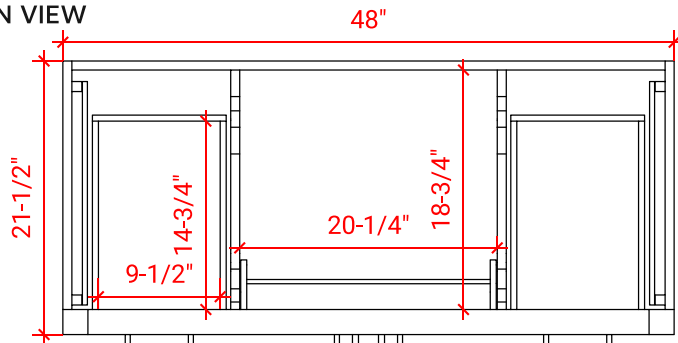

48" SINGLE SINK BASE CABINET

BASE CABINET DIMENSIONS

48" W x 21.5" D x 34.5" H

FEATURES

- Solid wood frame & plywood panels
- Dovetail drawers and joints
- Soft closing doors & drawers

HARDWARE FINISHES

Brushed Nickel Satin Brass Matte Black Polished Chrome

AVAILABLE COLORS

White Grey Midnight Blue

FRONT VIEW

SIDE VIEW

PLAN VIEW

48" SINGLE OVAL SINK COUNTERTOP WITH 1.5 IN. THICKNESS

OVERALL DIMENSIONS

48.25" W x 22" D x 1.5" H

COUNTERTOP PLAN VIEW

EDGE SIDE VIEW

THREE DIMENSIONAL COUNTERTOP VIEW