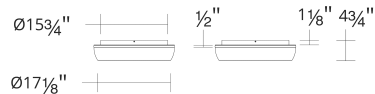

LINE DRAWING

FM-402619