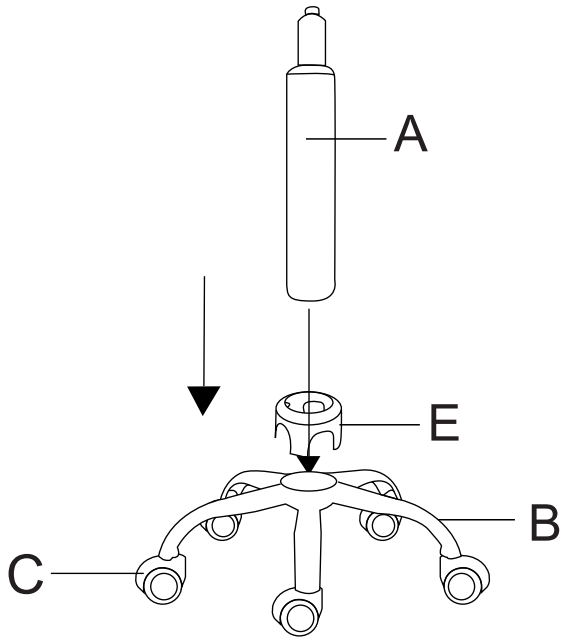

1

1. Find base(B); Install wheels(C) under base(B); Install decoration ring(E) and hydraulic bar(A) on base(B).

2

2. Install seat(D) on hydraulic bar(A) which is already fixed on base(B)

3

3. Finished.