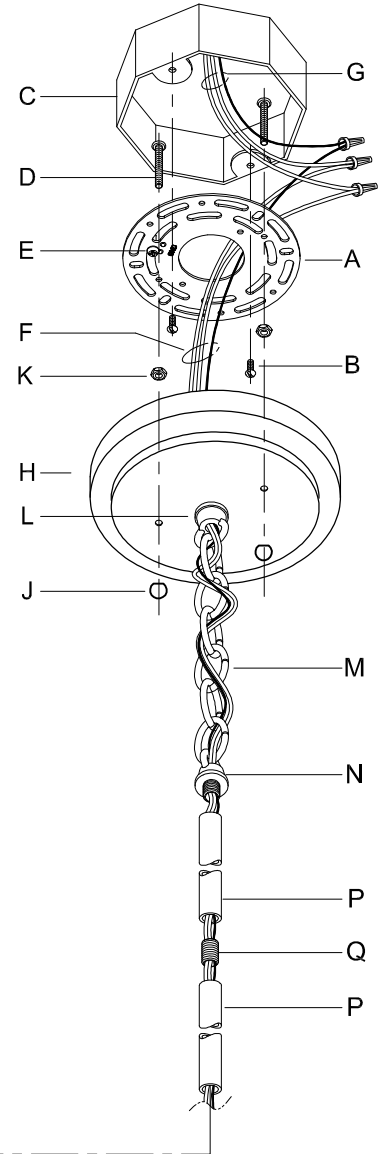

Assembly & Installation Instructions

CAUTION: Read instructions carefully and turn electricity off at main circuit breaker panel before beginning installation.

WARNING - If any Special Control Devices are used with this Fixture, Follow the Instructions Carefully to assure full compliance with N.E.C. requirements. If there are any questions, contact a Qualified Electrical Contractor.
WARNING - This product contains chemicals known to the State of California to cause cancer, birth defects and /or other reproductive harm. Thoroughly wash hands after installing, handling, cleaning, or otherwise touching this product.
CAUTION - All glass is fragile, use care when handling Glass component(s) and or Lamp(s).

CANOPY MOUNTING & WIRE CONNECTION ASSEMBLY STEPS:

ADJUST HEIGHT WITH "D"
 N → A (TO LOCK)
 RÉGLEZ LA HAUTEUR AVEC "D"
 N → A (À VERROUILLER)
 AJUSTA LA ALTURA CON "D"
 N → A (APRETAR)

**B, C, G & U
 (NOT FURNISHED)
 (NON FOURNIE)
 (NO INCLUIDA)**

1. D,E → A
2. K → D
3. B,A → C
4. F → N
5. N → P
6. P → Q
7. M → L,N
8. F → P,N,M,L
9. F → G
10. H,J → D
11. P → V
12. T → R
13. S → W
14. U → R

Instructions d'Assemblage et Installation

MISE EN GARDE: Lire les instructions avec soin et couper le courant au disjoncteur central avant de commencer l'installation.