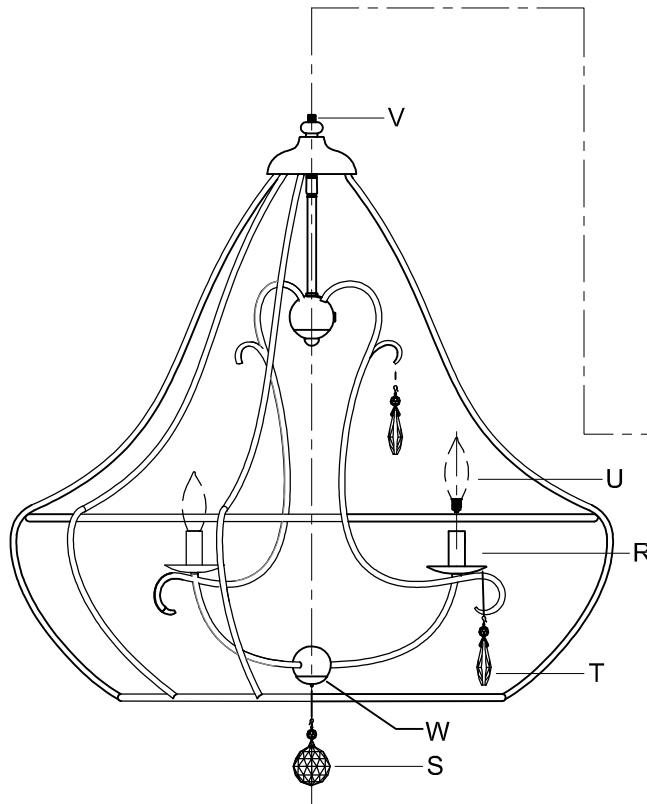

Assembly & Installation Instructions

CAUTION: Read instructions carefully and turn electricity off at main circuit breaker panel before beginning installation.

*****
WARNING - If any Special Control Devices are used with this Fixture, Follow the Instructions Carefully to assure full compliance with N.E.C. requirements. If there are any questions, contact a Qualified Electrical Contractor.
WARNING - This product contains chemicals known to the State of California to cause cancer, birth defects and /or other reproductive harm. Thoroughly wash hands after installing, handling, cleaning, or otherwise touching this product.
CAUTION - All glass is fragile, use care when handling Glass component(s) and or Lamp(s).
*****

CANOPY MOUNTING & WIRE CONNECTION ASSEMBLY STEPS:

ADJUST HEIGHT WITH "D"
N → A (TO LOCK)
RÉGLEZ LA HAUTEUR AVEC "D"
N → A (À VERROUILLER)
AJUSTA LA ALTURA CON "D"
N → A (APRETAR)

**B, C, G & U
(NOT FURNISHED)
(NON FOURNIE)
(NO INCLUIDA)**

1. D,E → A
2. K → D
3. B,A → C
4. F → N
5. N → P
6. P → Q
7. M → L,N
8. F → P,N,M,L
9. F → G
10. H,J → D
11. P → V
12. T → R
13. S → W
14. U → R