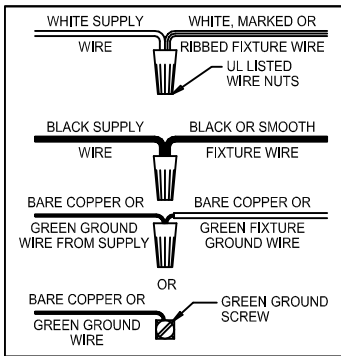

Assembly & Installation Instructions

CAUTION: Read instructions carefully and turn electricity off at main circuit breaker panel before beginning installation.

WARNING - If any Special Control Devices are used with this Fixture, Follow the Instructions Carefully to assure full compliance with N.E.C. requirements. If there are any questions, contact a Qualified Electrical Contractor.
WARNING - This product contains chemicals known to the State of California to cause cancer, birth defects and /or other reproductive harm. Thoroughly wash hands after installing, handling, cleaning, or otherwise touching this product.
CAUTION - All glass is fragile, use care when handling Glass component(s) and or Lamp(s).

CANOPY MOUNTING & WIRE CONNECTION ASSEMBLY STEPS:

ADJUST HEIGHT WITH "D"
 N → A (TO LOCK)
 RÉGLEZ LA HAUTEUR AVEC "D"
 N → A (À VERROUILLER)
 AJUSTA LA ALTURA CON "D"
 N → A (APRETAR)

**B, C, G & U
 (NOT FURNISHED)
 (NON FOURNIE)
 (NO INCLUIDA)**