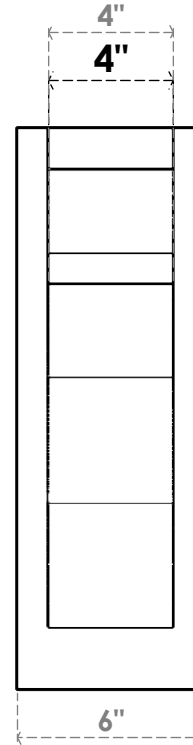

ITEM NUMBER: OUTUROC040X060X14000X18000X040X020X040FST24RCPR

4"W TOP X 6"W BACK X 14"D X 18"H X 4"T TOP X 2"T BACK TIMBERTHANE ROUGH CEDAR FUNSTON FAUX WOOD OPEN OUTLOOKER, SLAT TOP AND BLOCK BACK, 4"W CLOSED BRACE, PRIMED TAN

SIDE PROFILE

FRONT PROFILE

ISOMETRIC

GENERATED DATE : 07/06/2023

EKENA MILLWORK
2300 WEST MAIN ST.
CLARKSVILLE, TX 75426
TOLL FREE: 866-607-0453
WWW.EKENAMILLWORK.COM

NOTES

1. INSTALLATION TO BE COMPLETED IN ACCORDANCE WITH MANUFACTURER'S SPECIFICATIONS.
2. DRAWING MAY NOT BE TO SCALE
3. THIS DRAWING IS INTENDED FOR DESIGN AND PLANNING PURPOSES ONLY.
4. ALL INFORMATION CONTAINED HEREIN WAS CURRENT AT THE TIME OF DEVELOPMENT BUT MUST BE REVIEWED AND APPROVED BY THE PRODUCT MANUFACTURER TO BE CONSIDERED ACCURATE.
5. TIMBERTHANE ARCHITECTURAL PRODUCTS ARE MADE FROM HIGH DENSITY URETHANE AND COME FACTORY PRIMED