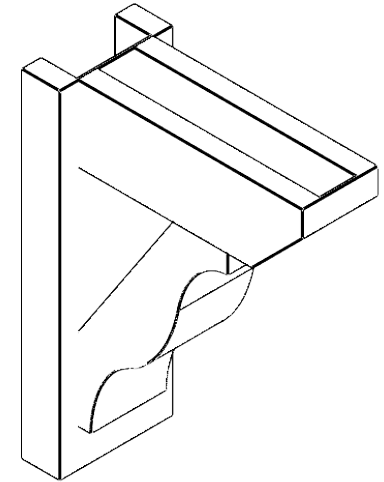

ITEM NUMBER: OUTUROC040X060X14000X18000X040X020X040FST24RCPR

4"W TOP X 6"W BACK X 14"D X 18"H X 4"T TOP X 2"T BACK TIMBERTHANE ROUGH CEDAR FUNSTON FAUX WOOD OPEN OUTLOOKER, SLAT TOP AND BLOCK BACK, 4"W CLOSED BRACE, PRIMED TAN

SIDE PROFILE

FRONT PROFILE

ISOMETRIC

GENERATED DATE : 07/06/2023

EKENA MILLWORK
2300 WEST MAIN ST.
CLARKSVILLE, TX 75426
TOLL FREE: 866-607-0453
WWW.EKENAMILLWORK.COM

NOTES

1. INSTALLATION TO BE COMPLETED IN ACCORDANCE WITH MANUFACTURER'S SPECIFICATIONS.
2. DRAWING MAY NOT BE TO SCALE
3. THIS DRAWING IS INTENDED FOR DESIGN AND PLANNING PURPOSES ONLY.
4. ALL INFORMATION CONTAINED HEREIN WAS CURRENT AT THE TIME OF DEVELOPMENT BUT MUST BE REVIEWED AND APPROVED BY THE PRODUCT MANUFACTURER TO BE CONSIDERED ACCURATE.
5. TIMBERTHANE ARCHITECTURAL PRODUCTS ARE MADE FROM HIGH DENSITY URETHANE AND COME FACTORY PRIMED