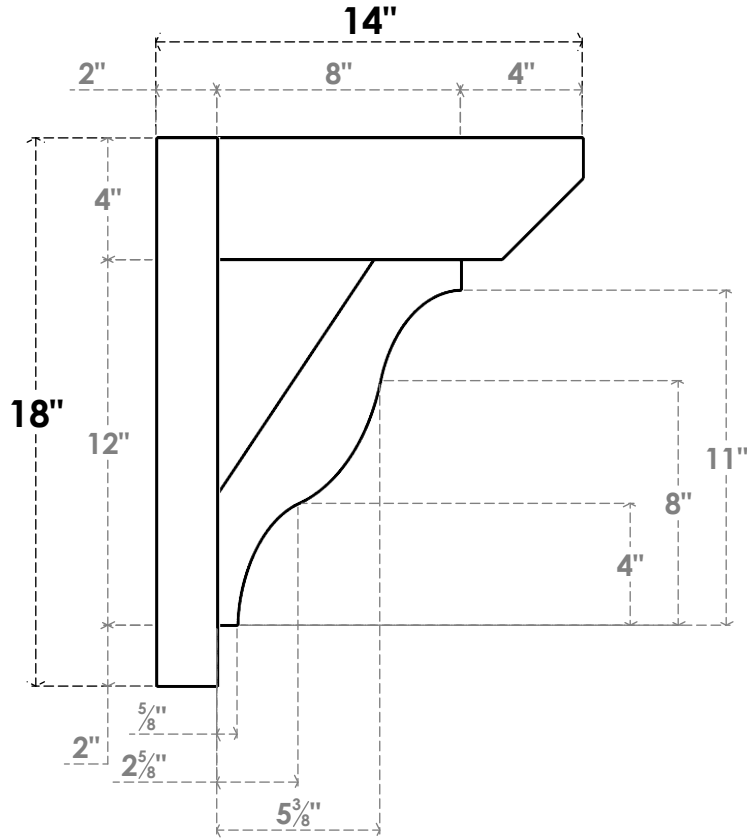

ITEM NUMBER: OUTUROC040X060X14000X18000X040X020X040FST24RCPR

4"W TOP X 6"W BACK X 14"D X 18"H X 4"T TOP X 2"T BACK TIMBERTHANE ROUGH CEDAR FUNSTON FAUX WOOD OPEN OUTLOOKER, SLAT TOP AND BLOCK BACK, 4"W CLOSED BRACE, PRIMED TAN

SIDE PROFILE

FRONT PROFILE

ISOMETRIC

GENERATED DATE : 07/06/2023

EKENA MILLWORK
2300 WEST MAIN ST.
CLARKSVILLE, TX 75426
TOLL FREE: 866-607-0453
WWW.EKENAMILLWORK.COM

NOTES

1. INSTALLATION TO BE COMPLETED IN ACCORDANCE WITH MANUFACTURER'S SPECIFICATIONS.
2. DRAWING MAY NOT BE TO SCALE
3. THIS DRAWING IS INTENDED FOR DESIGN AND PLANNING PURPOSES ONLY.
4. ALL INFORMATION CONTAINED HEREIN WAS CURRENT AT THE TIME OF DEVELOPMENT BUT MUST BE REVIEWED AND APPROVED BY THE PRODUCT MANUFACTURER TO BE CONSIDERED ACCURATE.
5. TIMBERTHANE ARCHITECTURAL PRODUCTS ARE MADE FROM HIGH DENSITY URETHANE AND COME FACTORY PRIMED