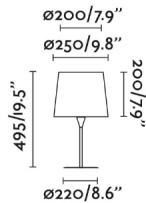

### General characteristics

Fixation	Table
voltage	120V
Hertz	60Hz
Cable length	0.02 ft
Switch type	On/Off
Max. Power	15W