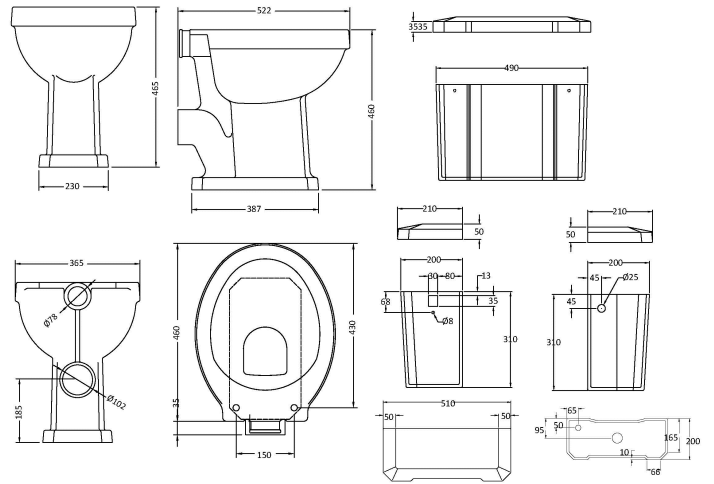

CUSTOMER DATA SHEET

DESCRIPTION: Comfort High Level Wc & Flush Pipe

CUSTOMER DATA SHEET - CERAMICS

DESCRIPTION: Comfort Height High/Low Pan Exc Seat

PRODUCT DIMENSIONS

Height (mm)	Width (mm)	Depth (mm)	Nett Wgt Kg
466	370	515	19

PACKAGING DIMENSIONS

Height (mm)	Width (mm)	Depth (mm)	Gross Wgt Kg
500	380	515	19.6

PACKAGING DATA

Box Colour		Label Colour	
Box Qty		Label Qty	
Label Size	x	Label Qty	

OUTER BOX DIMENSIONS (If Applicable)

Fixing Supplied	No
-----------------	----

CUSTOMER DATA SHEET - CERAMICS

DESCRIPTION: High Level Cistern B (Inc' Fittings)

PRODUCT DIMENSIONS			
Height (mm)	Width (mm)	Depth (mm)	Nett Wgt Kg
370	474	180	14.5

GENERAL	
Fixing Supplied	No

CUSTOMER DATA SHEET - WASTES & EXTRAS

DESCRIPTION: High Level Flush Pipe Pack

PRODUCT DIMENSIONS

Height (mm)	Width (mm)	Length (mm)	Depth (mm)	Nett Wgt Kg
1680	80		202	3.07

PACKAGING DIMENSIONS