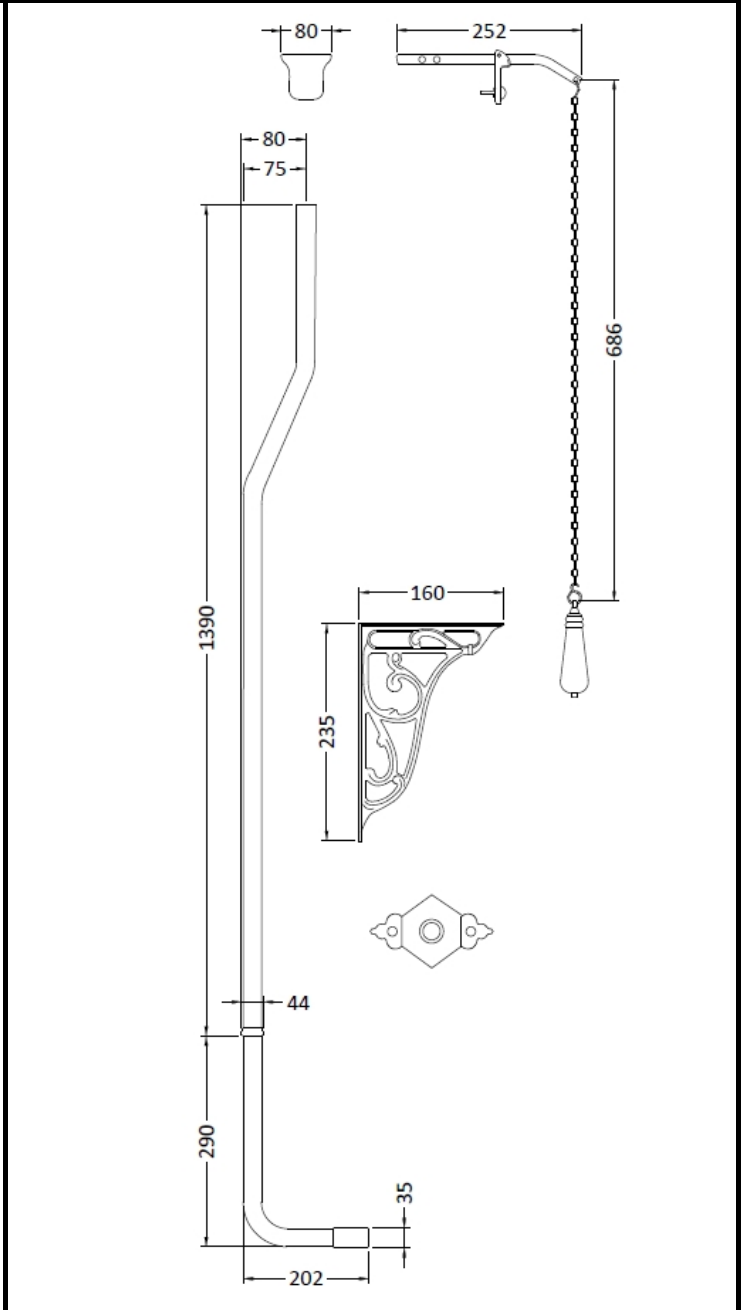

Fixing Supplied	No
-----------------	----

CUSTOMER DATA SHEET - CERAMICS

DESCRIPTION: High Level Cistern B (Inc' Fittings)

PRODUCT DIMENSIONS			
Height (mm)	Width (mm)	Depth (mm)	Nett Wgt Kg
370	474	180	14.5

OUTER BOX DIMENSIONS (If Applicable)			
Height (mm)	Width (mm)	Depth (mm)	Gross Wgt Kg

PRODUCT DETAILS	
Country of Origin	China
Fitting Instruction	No

Certification	CE	Yes	WRAS	Yes	WRAS Number	N/A
Product Material	Vitreous China					

BASINS			
Tap Hole	Not Applicable	Chain Stay Hole	Not Applicable
Template	Not Applicable	Waste Type Req'd	Not Applicable
Overflow Incl.	Not Applicable	Overflow Cover	Not Applicable
Inner Bowl Depth	N/A		

GENERAL	
Fixing Supplied	No

CUSTOMER DATA SHEET - WASTES & EXTRAS

DESCRIPTION: High Level Flush Pipe Pack

PRODUCT DIMENSIONS

Height (mm)	Width (mm)	Length (mm)	Depth (mm)	Nett Wgt Kg
1680	80		202	3.07

PACKAGING DIMENSIONS