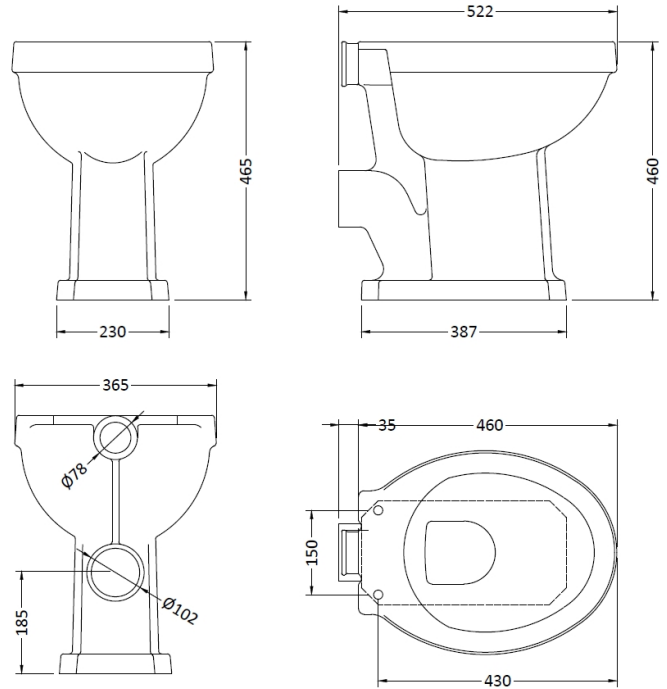

CUSTOMER DATA SHEET

DESCRIPTION: Comfort High Level Wc & Flush Pipe

CUSTOMER DATA SHEET - CERAMICS

DESCRIPTION: Comfort Height High/Low Pan Exc Seat

PRODUCT DIMENSIONS

Height (mm)	Width (mm)	Depth (mm)	Nett Wgt Kg
466	370	515	19

PACKAGING DIMENSIONS

Height (mm)	Width (mm)	Depth (mm)	Gross Wgt Kg
500	380	515	19.6

PACKAGING DATA

Box Colour		Label Colour	
Box Qty		Label Qty	
Label Size	x	Label Qty	

OUTER BOX DIMENSIONS (If Applicable)

Fixing Supplied	No
-----------------	----

CUSTOMER DATA SHEET - CERAMICS

DESCRIPTION: High Level Cistern B (Inc' Fittings)

PRODUCT DIMENSIONS			
Height (mm)	Width (mm)	Depth (mm)	Nett Wgt Kg
370	474	180	14.5

GENERAL	
Fixing Supplied	No

CUSTOMER DATA SHEET - WASTES & EXTRAS

DESCRIPTION: High Level Flush Pipe Pack

PRODUCT DIMENSIONS

Height (mm)	Width (mm)	Length (mm)	Depth (mm)	Nett Wgt Kg
1680	80		202	3.07

PACKAGING DIMENSIONS