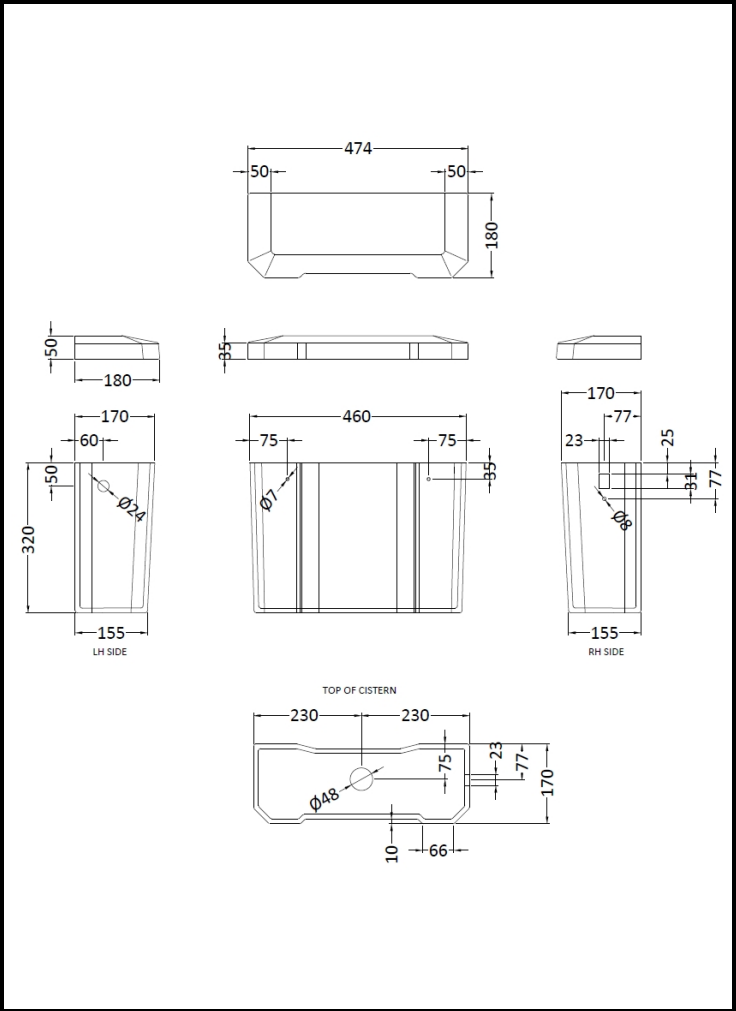

CUSTOMER DATA SHEET

DESCRIPTION: Comfort High Level Wc & Flush Pipe

CUSTOMER DATA SHEET - CERAMICS

DESCRIPTION: Comfort Height High/Low Pan Exc Seat

PRODUCT DIMENSIONS

Height (mm)	Width (mm)	Depth (mm)	Nett Wgt Kg
466	370	515	19

Fixing Supplied	No
-----------------	----

CUSTOMER DATA SHEET - CERAMICS

DESCRIPTION: High Level Cistern B (Inc' Fittings)

PRODUCT DIMENSIONS			
Height (mm)	Width (mm)	Depth (mm)	Nett Wgt Kg
370	474	180	14.5

OUTER BOX DIMENSIONS (If Applicable)			
Height (mm)	Width (mm)	Depth (mm)	Gross Wgt Kg

PRODUCT DETAILS	
Country of Origin	China
Fitting Instruction	No

Certification	CE	Yes	WRAS	Yes	WRAS Number	N/A
Product Material	Vitreous China					

GENERAL	
Fixing Supplied	No

CUSTOMER DATA SHEET - WASTES & EXTRAS

DESCRIPTION: High Level Flush Pipe Pack

PRODUCT DIMENSIONS

Height (mm)	Width (mm)	Length (mm)	Depth (mm)	Nett Wgt Kg
1680	80		202	3.07

PACKAGING DIMENSIONS