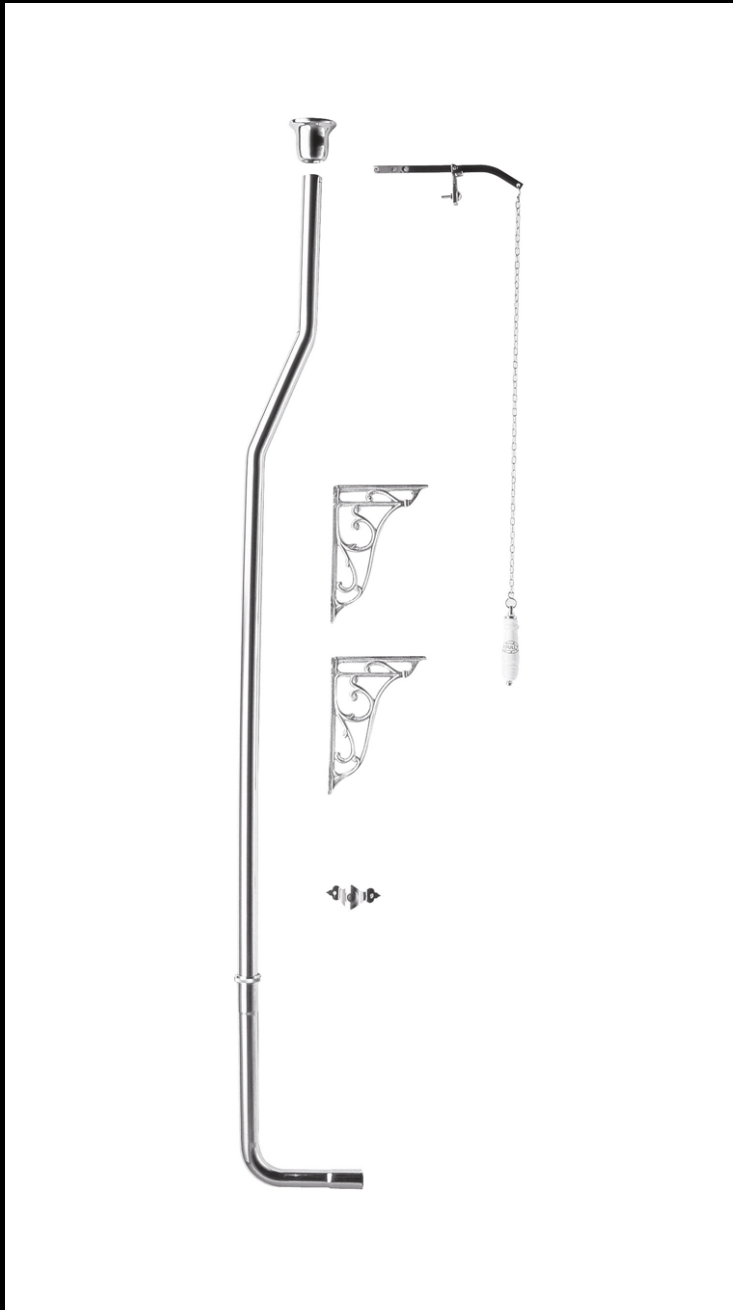

CUSTOMER DATA SHEET - WASTES & EXTRAS

DESCRIPTION: High Level Flush Pipe Pack

PRODUCT DIMENSIONS

Height (mm)	Width (mm)	Length (mm)	Depth (mm)	Nett Wgt Kg
1680	80		202	3.07

PACKAGING DIMENSIONS

Height (mm)	Width (mm)	Depth (mm)	Gross Wgt Kg
1435	185	100	3.78

PACKAGING DATA

Box Colour	White Cardboard Box		
Box Qty	1	Label Colour	White Label
Label Size	100 x 50	Label Qty	2

OUTER BOX DIMENSIONS (If Applicable)

Height (mm)	Width (mm)	Length (mm)	Depth (mm)	Gross Wgt Kg
210	1420			

PRODUCT DETAILS

Country of Origin	China	CE Certification	N/A
Fitting Instruction	Yes	Colour/Finish	Chrome
Product Material	Brass	Product Diameter	35mm
Heating Element Wattage	Not Applicable	Connection Size	11/2"