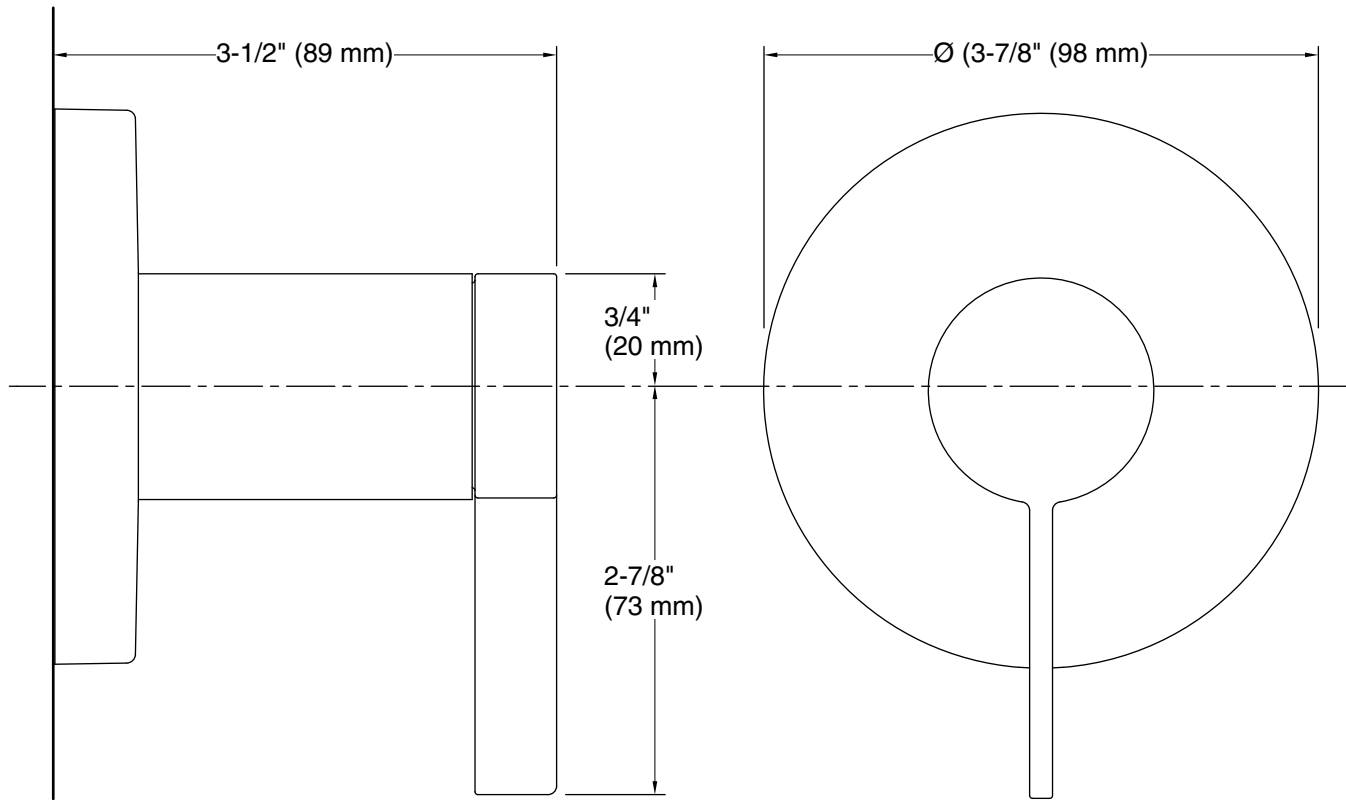

Technical Information

All product dimensions are nominal.

Notes

Install this product according to the installation instructions.

ADA, OBC, CSA B651 compliant when installed to the specific requirements of these regulations.