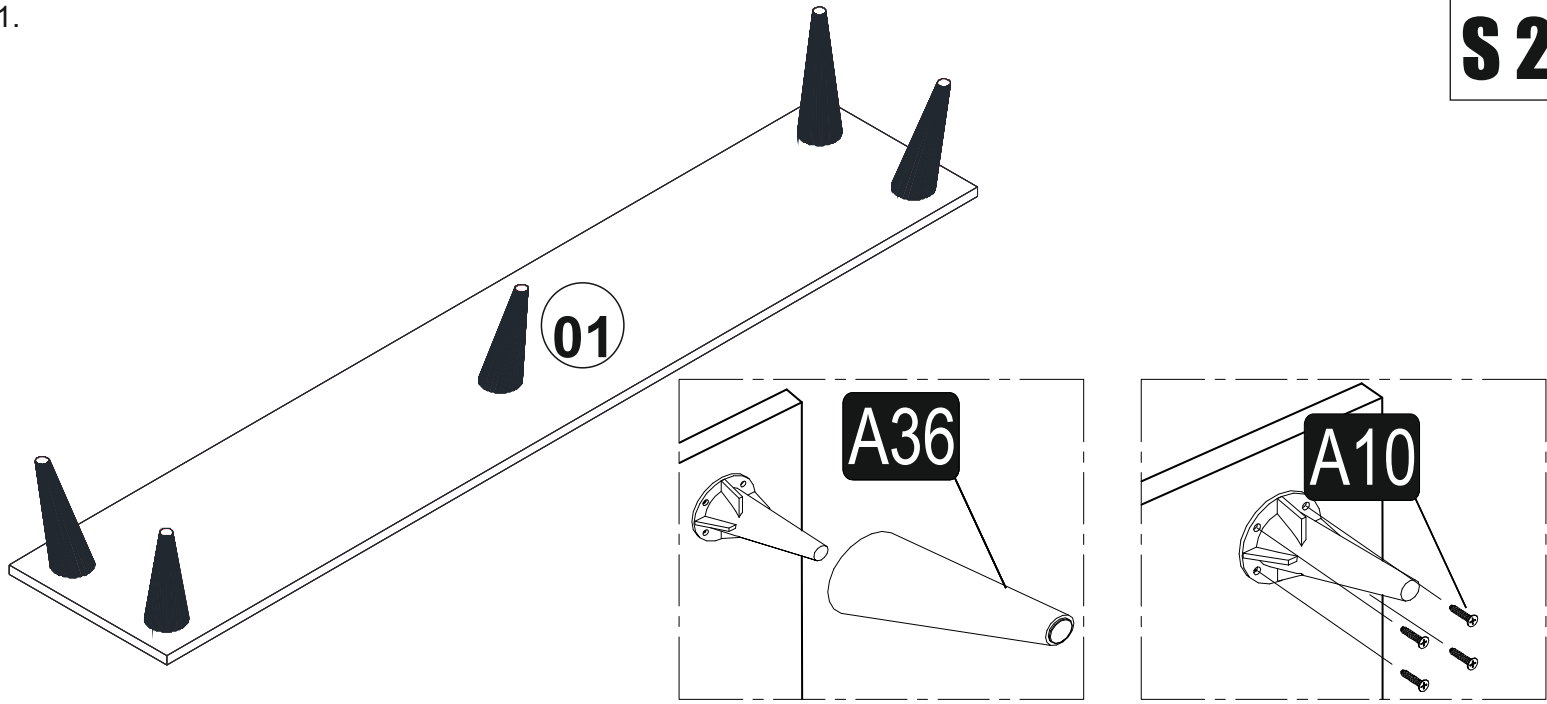

Assembly Instruction

S 2

1.