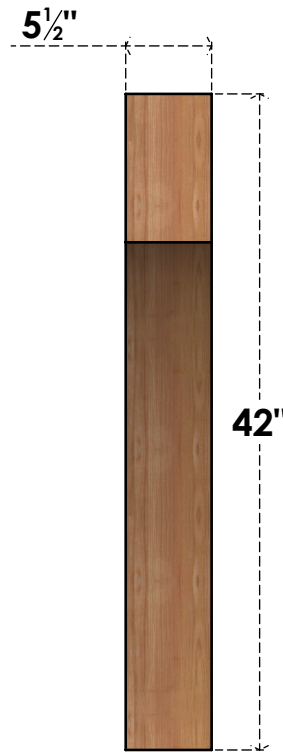

BRC06X42X42WTLOOSWR

5 1/2"W X 42"D X 42"H WESTLAKE SMOOTH BRACE, WESTERN RED CEDAR

SIDE

FRONT

EKENA MILLWORK
 2300 WEST MAIN ST.
 CLARKSVILLE, TX 75426
 TOLL FREE: 866-607-0453
 WWW.EKENAMILLWORK.COM

NOTES

1. INSTALLATION TO BE COMPLETED IN ACCORDANCE WITH MANUFACTURER'S SPECIFICATIONS.
2. DRAWING MAY NOT BE TO SCALE
3. THIS DRAWING IS INTENDED FOR DESIGN AND PLANNING PURPOSES ONLY.
4. ALL INFORMATION CONTAINED HEREIN WAS CURRENT AT THE TIME OF DEVELOPMENT BUT MUST BE REVIEWED AND APPROVED BY THE PRODUCT MANUFACTURER TO BE CONSIDERED ACCURATE.
5. PRODUCTS ARE NOT KILN DRIED. THIS ITEM IS UNIQUE AND WILL CONTAIN THE NATURAL VARIATIONS THAT THE WOOD SPECIES OFFERS. THIS MAY RESULT IN VARIATIONS UP TO 1/4"