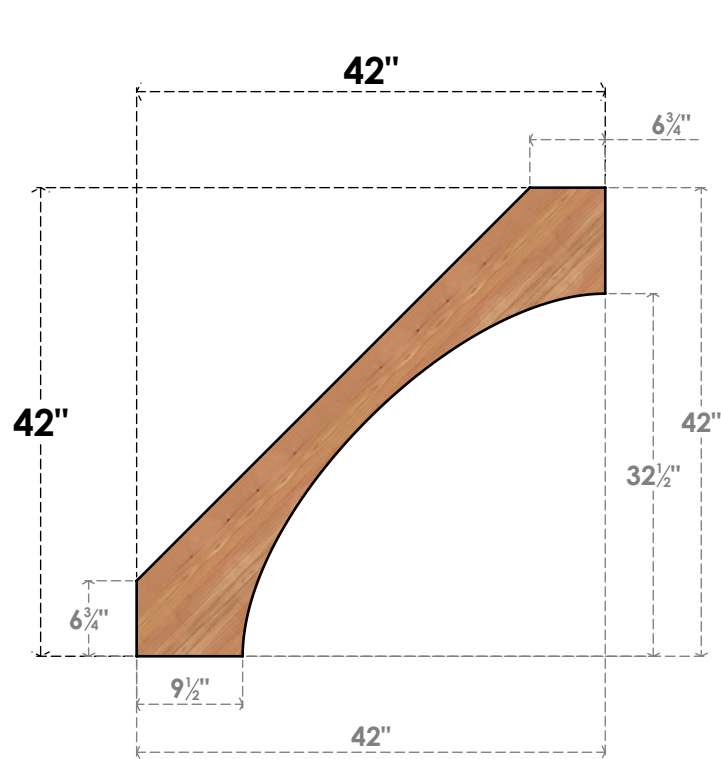

BRC06X42X42WTLOOSWR

5 1/2"W X 42"D X 42"H WESTLAKE SMOOTH BRACE, WESTERN RED CEDAR

SIDE

FRONT

EKENA MILLWORK
 2300 WEST MAIN ST.
 CLARKSVILLE, TX 75426
 TOLL FREE: 866-607-0453
 WWW.EKENAMILLWORK.COM

NOTES