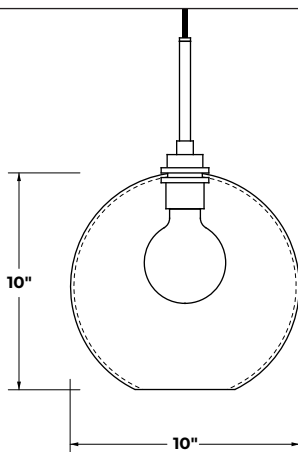

SOLITAIRE OPTIQUE PENDANT

ITEM NO. PEN-SOL	DESIGNER JEREMY PYLES	DATE 2023	SERIES OPTIQUE

The forever classic Solitaire Pendant Light joins the Optique pendant collection. This pendant features a soft texture on the inside of the glass that refracts light, creating extraordinary moments. The Solitaire Optique Pendant Light is appealing on its own and even more so in a cluster.

This handmade glass pendant light is available in three superior glass colors and pairs beautifully with Luxe hardware metal finishes.

MATERIAL

Hand-blown glass

ELECTRICAL & HARDWARE

4' (1.22 M) or 24' (7.32 M) cord lengths available. Can be cut on site.

CEILING CANOPY

Available in five premium finishes: Graphite, Satin Brass, Polished Nickel, Matte White, and Brushed Nickel

LAMPING OPTIONS

See product page for all lamping options, including voltage, wattage, and lumens.

LEAD TIME

Generally in stock (in limited quantities) and ships within 7-10 days

DIMENSIONS

10" (25 CM) diameter

PRODUCT PAGE

store.nichemodern.com/products/solitaire-optique-modern-pendant-light

UL/CUL/CE LISTED UPON REQUEST

FEATURED IN PHOTO

HANDMADE CRYSTAL OPTIQUE GLASS SHADE

Polished Nickel Luxe Cord Set and LED G30 Quad Loop Bulb

GLASS COLOR OPTIONS