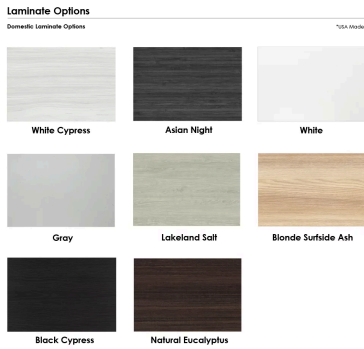

Skutchi Designs, Inc.

(888) 993-3757
sales@skutchi.com

20-PERSON CONFERENCE TABLE WITH METAL T BASE | HARMONY CONFERENCE SERIES | 4'X20' MEETING ROOM TABLE

From \$3,897.04

- **Table Top Shapes Available:** Arc Boat; Arc Rectangle; Boat; Oval; Racetrack; Rectangle
- **Table Top size:** 48"x240"
- **Features:**
 - Height: 29
 - Metal T base, available in silver or matte black finish
 - Contemporary design with modern accents
 - Optional power and data module with 2 AC outlets, 1 USB-A and 1 USB-C port, 1 data port and 1 HDMI port
 - Coordinates with the [Sapphire Wall System](#) and [Sapphire Cubicle System](#) for a uniformed working environment
- Due to screen resolution and lighting variations, color may look different in person from what you see in the image.

Also, you can call toll-free (888) 993-3757 to customize this table with another size, tabletop shape, base, or laminates available.

SKU: HAR-48X240-T

GALLERY IMAGES

PRODUCT DESCRIPTION

The [Harmony Conference Table Series](#) offers this 20-person conference table with metal T base. It measures approximately 20' in length, 4' in width, and the thickness of the tabletop is 1". It can comfortably seat up to 20 people depending upon the chairs you pick (any chairs pictured in the rendering on this page are not included).

Our **Harmony Series** features modern conference tables designed to look sleek and stylish for any board room or meeting room. Because our conference tables are commercial-grade and constructed from eco-friendly materials, they make them one of our top-selling products. You can choose from various options such as shape, size, bases, laminates, and data/electric modules.