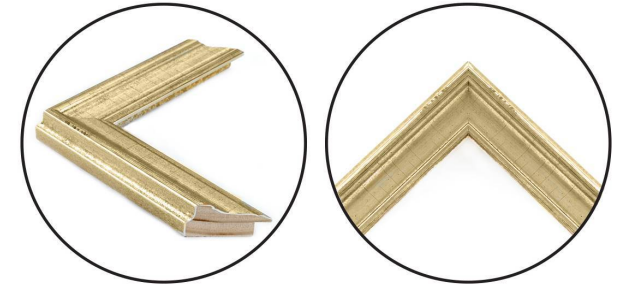

# WENDOVER ART GROUP

---

ITEM NUMBER : **WLA2257**

TITLE : **Lavender Shadows**

OUTWARD DIMENSION (W X H) : **38.75" x 28.75"**

FRAME (WIDTH X DEPTH) : **M0862 | 1.63" x 0.75"**

FRAME FINISH : **Standard Frame**

**White Gold**

DESCRIPTION :

**Giclee on Raw Canvas, Mounted to Hardboard, Artist**

**Enhanced, Framed without Glass**